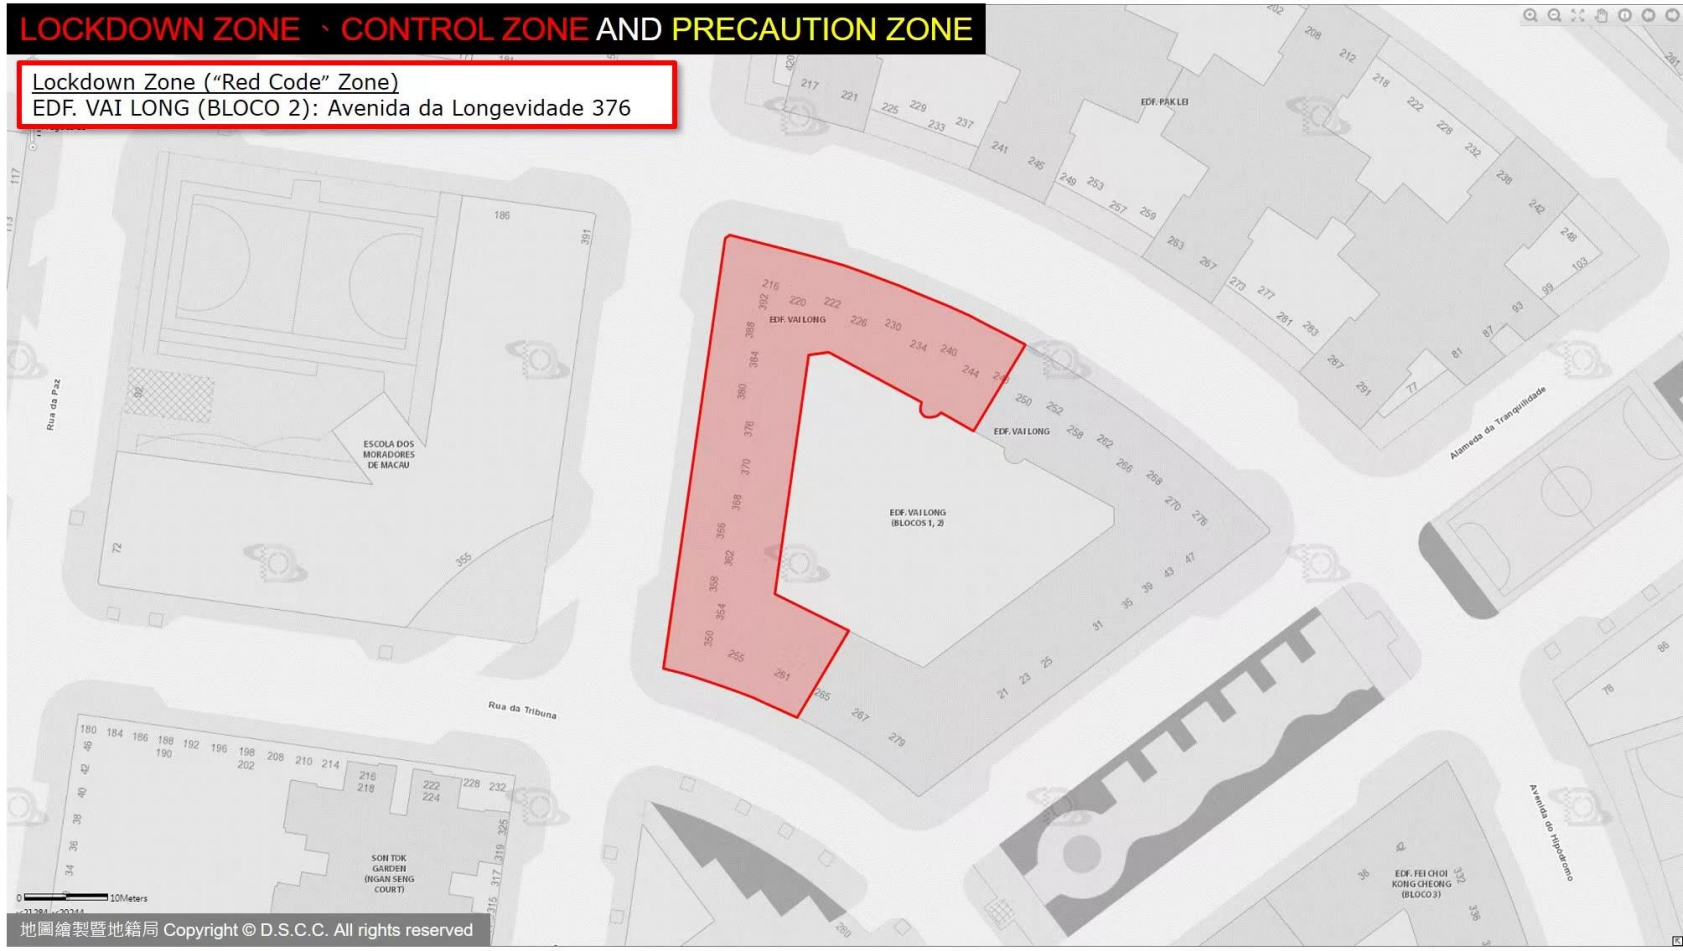

Rua de Malaca 192-210

0 10Meters

x:21557, y:18431

地圖繪製暨地籍局 Copyright © D.S.C.C. All rights reserved

LOCKDOWN ZONE、CONTROL ZONE AND PRECAUTION ZONE

Lockdown Zone ("Red Code" Zone)

Vila Universal: Rua da Felicidade, n.º 73, r/c e Kuoc-chai, Macau

LOCKDOWN ZONE - CONTROL ZONE AND PRECAUTION ZONE

Lockdown Zone ("Red Code" Zone)
EDF. CONCÓRDIA SQUARE (BLOCO 2): Rua da Tribuna 82C

LOCKDOWN ZONE · CONTROL ZONE AND PRECAUTION ZONE

Lockdown Zone ("Red Code" Zone)

NAM WA SAN CHUN (BLOCO 3): Rua de Mã Káu Séak 94

LOCKDOWN ZONE、CONTROL ZONE AND PRECAUTION ZONE

Lockdown Zone ("Red Code" Zone)
CHUN PEK: Rua da Tribuna 142

LOCKDOWN ZONE · CONTROL ZONE AND PRECAUTION ZONE

Lockdown Zone ("Red Code" Zone)
EDF. YAU KAI: Rua Um do Bairro Iao Hon 19-37

LOCKDOWN ZONE · CONTROL ZONE AND PRECAUTION ZONE

Lockdown Zone (“Red Code” Zone)

EDF. VAI LONG (BLOCO 2): Avenida da Longevidade 376