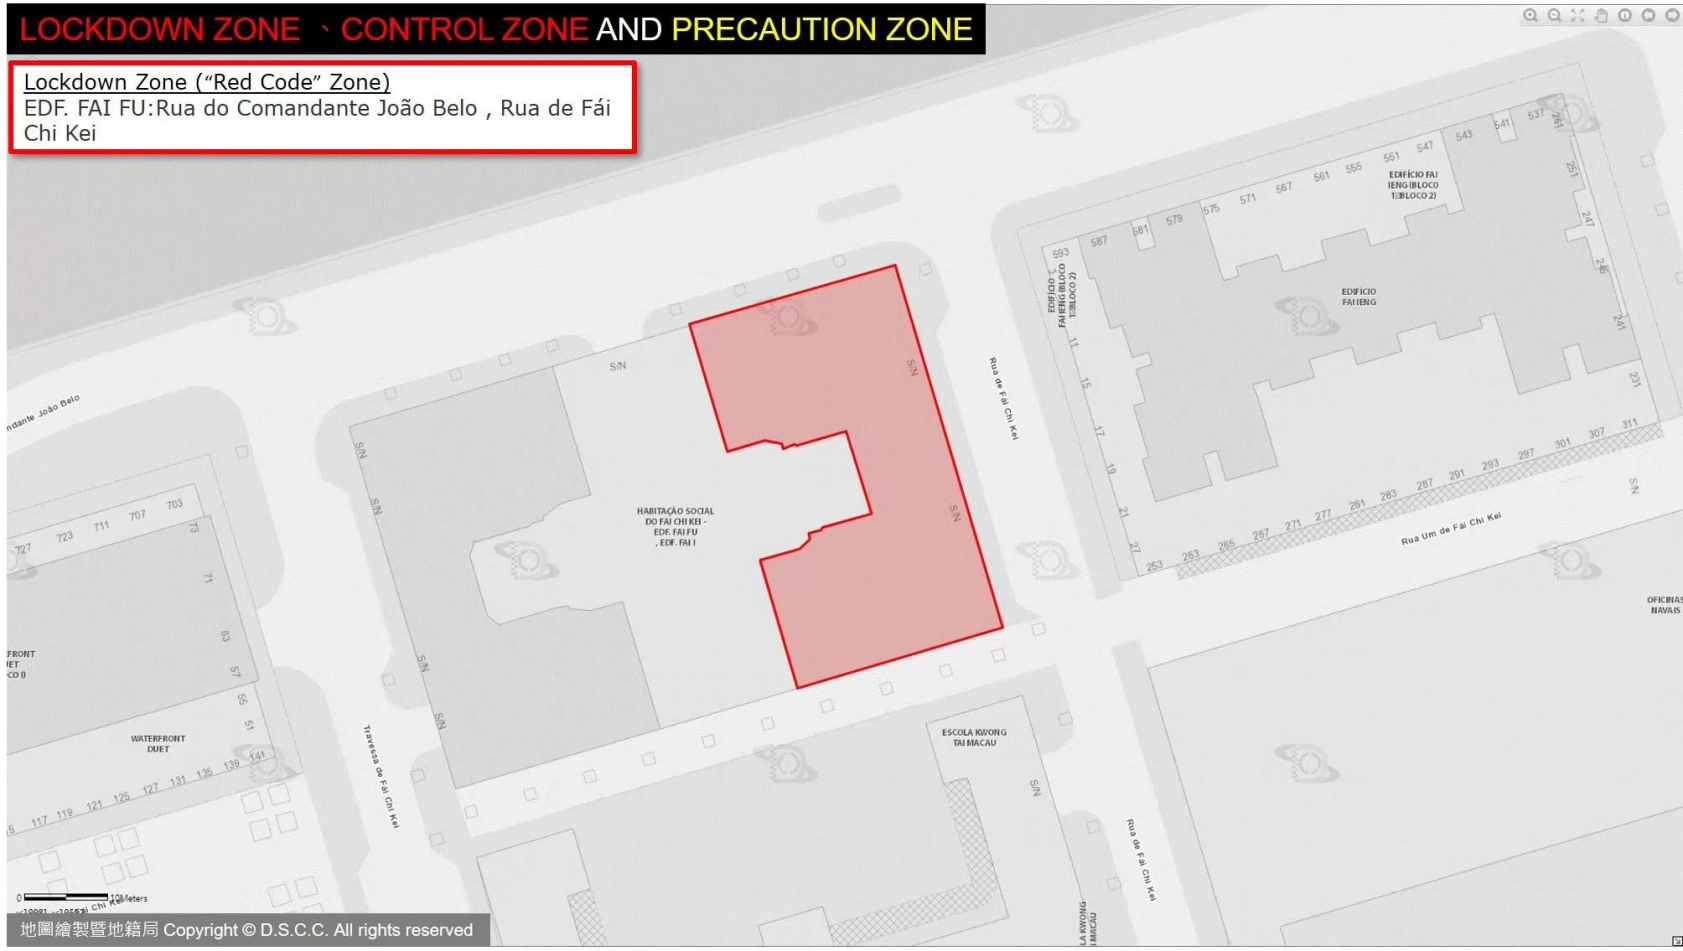

LOCKDOWN ZONE · CONTROL ZONE AND PRECAUTION ZONE

Lockdown Zone (“Red Code” Zone)
EDF. FAI FU: Rua do Comandante João Belo , Rua de Fái Chi Kei

LOCKDOWN ZONE · CONTROL ZONE AND PRECAUTION ZONE

Lockdown Zone ("Red Code" Zone)

EDF. LOK FU GARDEN: Avenida da Longevidade 200-250, Rua do Mercado de Iao Hon 524-568, Rua Direita do Hipódromo 4-48, Rua da Tribuna 332-386

LOCKDOWN ZONE CONTROL ZONE AND PRECAUTION ZONE

Lockdown Zone ("Red Code" Zone)

EDF. KUONG WA (BLOCO 8): Avenida 1º de Maio 506

LOCKDOWN ZONE · CONTROL ZONE AND PRECAUTION ZONE

Lockdown Zone ("Red Code" Zone)

SUN STAR PLAZA : Praça das Portas do Cerco 194

LOCKDOWN ZONE · CONTROL ZONE AND PRECAUTION ZONE

Lockdown Zone (“Red Code” Zone)

EDF. VAI LONG (BLOCO 1): Alameda da Tranquilidade 31

LOCKDOWN ZONE · CONTROL ZONE AND PRECAUTION ZONE

Lockdown Zone ("Red Code" Zone)

CASA REAL HOTEL:

Avenida do Dr. Rodrigo Rodrigues 1086-1142J,