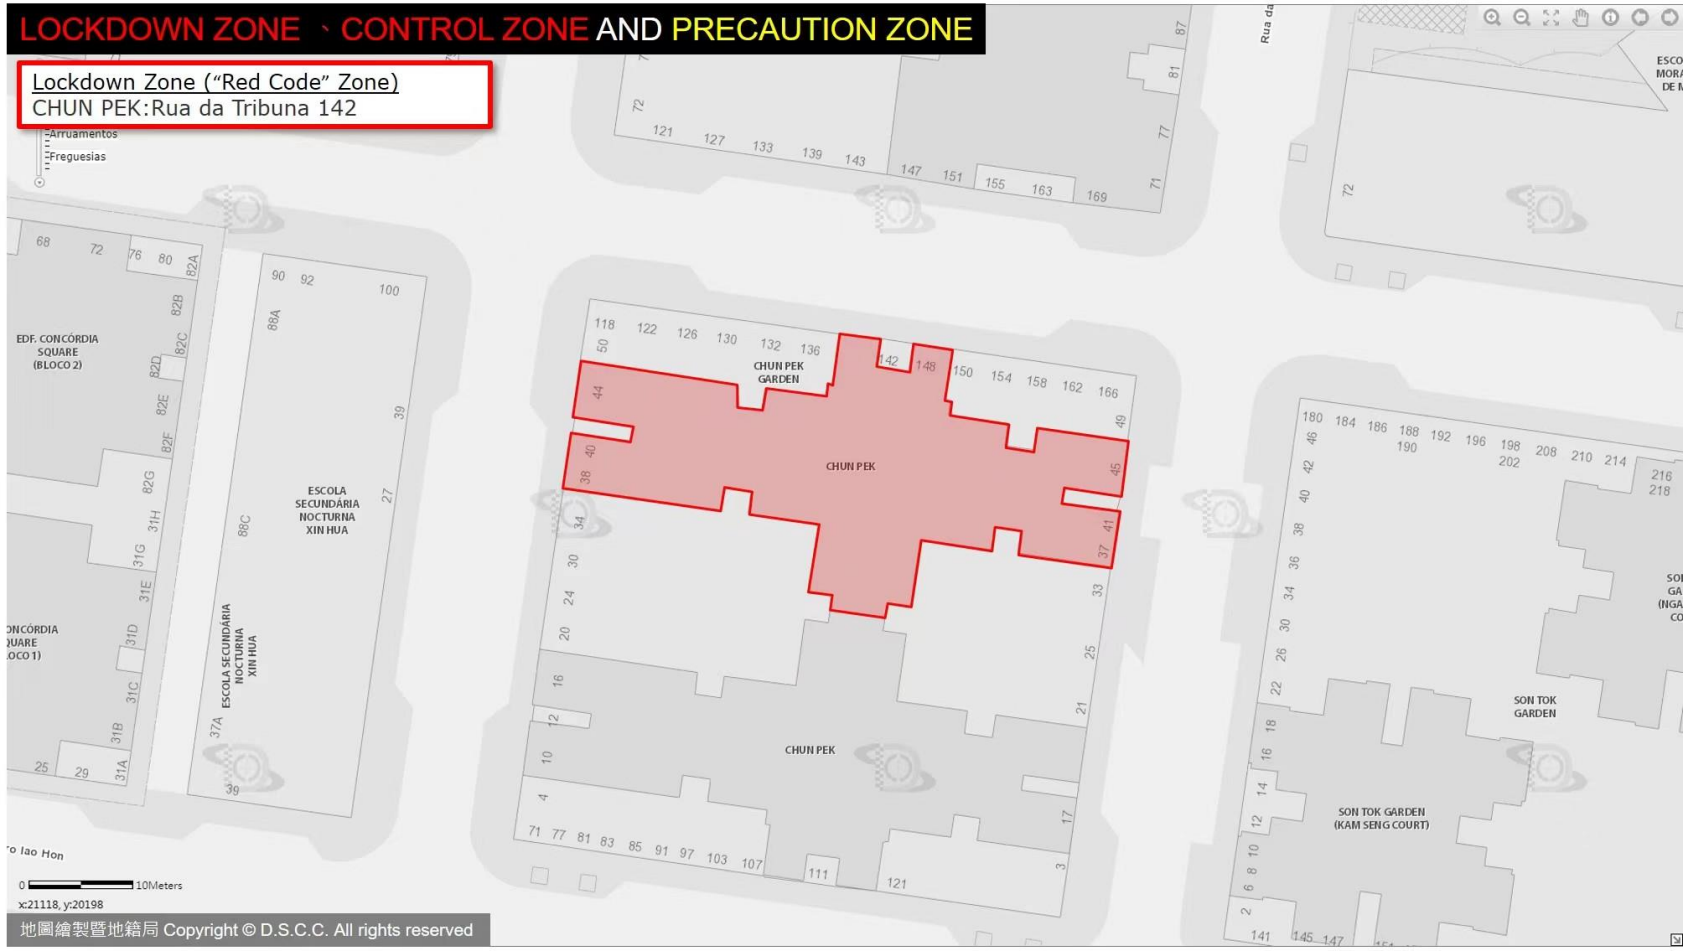

Rua de Malaca 192-210

0 10Meters

x:21557, y:18431

地圖繪製暨地籍局 Copyright © D.S.C.C. All rights reserved

LOCKDOWN ZONE、CONTROL ZONE AND PRECAUTION ZONE

Lockdown Zone ("Red Code" Zone)

Vila Universal: Rua da Felicidade, n.º 73, r/c e Kuoc-chai, Macau

LOCKDOWN ZONE · CONTROL ZONE AND PRECAUTION ZONE

Lockdown Zone ("Red Code" Zone)

EDF. SAN MEI ON :

Rua Cinco do Bairro da Areia Preta 16-28,

Rua Dois do Bairro da Areia Preta 55-67,

Rua Três do Bairro da Areia Preta 56-68

LOCKDOWN ZONE - CONTROL ZONE AND PRECAUTION ZONE

Lockdown Zone ("Red Code" Zone)
EDF. CONCÓRDIA SQUARE (BLOCO 2): Rua da Tribuna 82C

LOCKDOWN ZONE · CONTROL ZONE AND PRECAUTION ZONE

Lockdown Zone ("Red Code" Zone)

NAM WA SAN CHUN (BLOCO 3): Rua de Mã Káu Séak 94

LOCKDOWN ZONE、CONTROL ZONE AND PRECAUTION ZONE

Lockdown Zone ("Red Code" Zone)
CHUN PEK: Rua da Tribuna 142

LOCKDOWN ZONE · CONTROL ZONE AND PRECAUTION ZONE