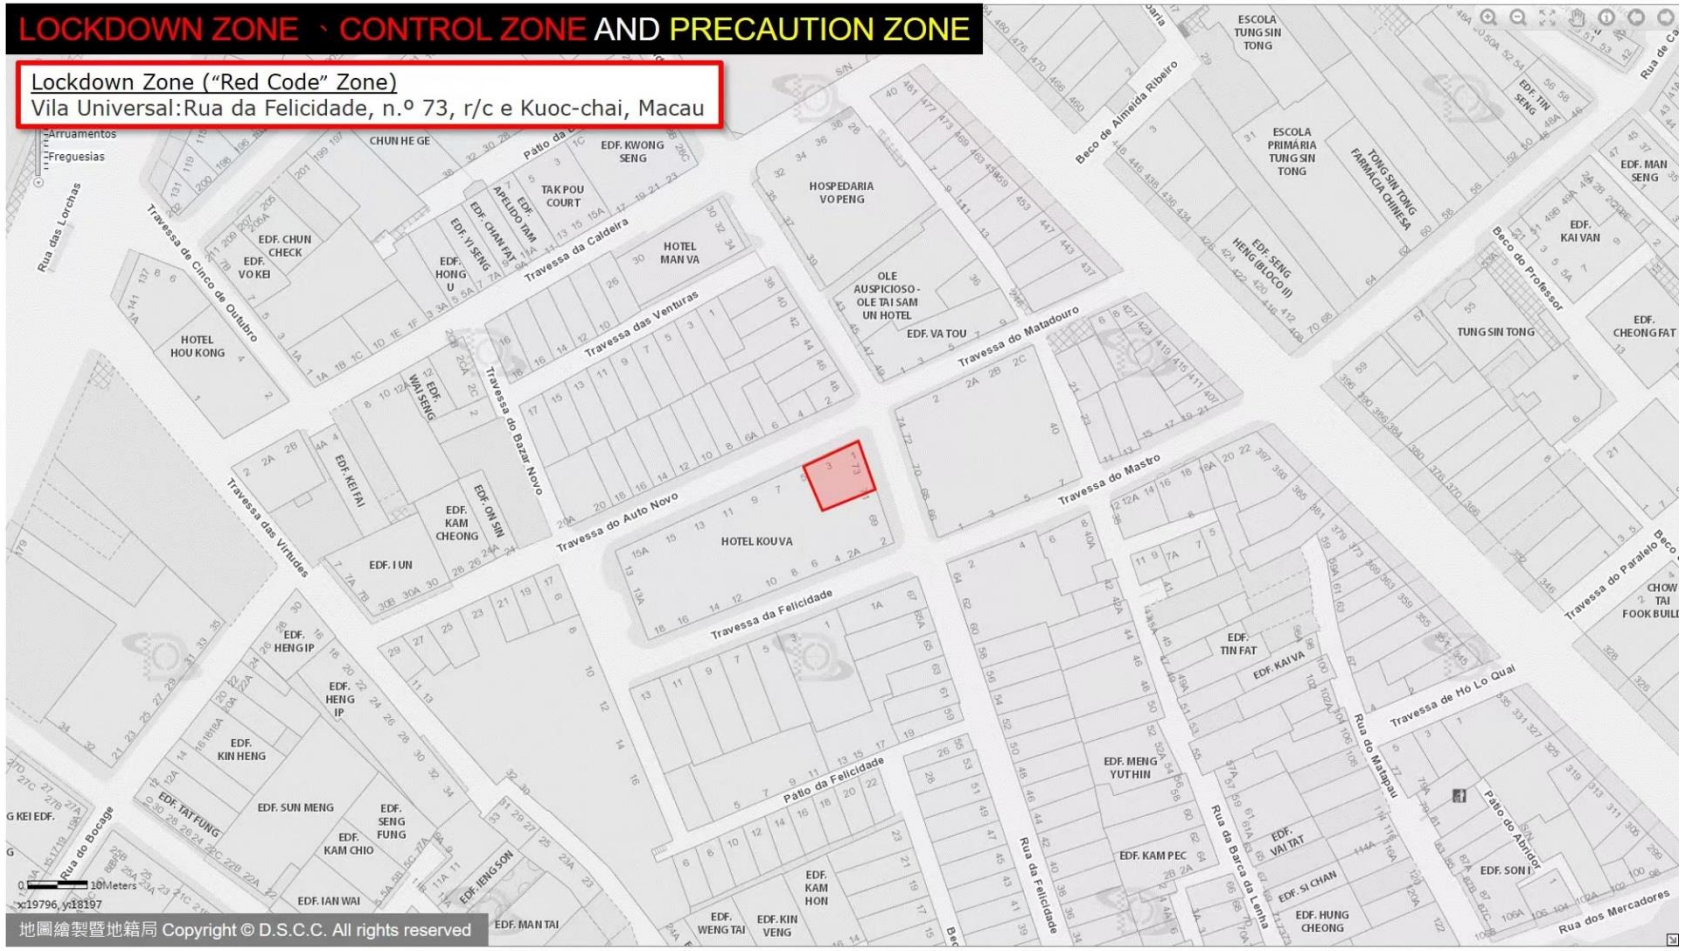

Lockdown Zone (“Red Code” Zone)

EDF. VAI LONG (BLOCO 1): Alameda da Tranquilidade 31

LOCKDOWN ZONE · CONTROL ZONE AND PRECAUTION ZONE

Lockdown Zone ("Red Code" Zone)

CASA REAL HOTEL:

Avenida do Dr. Rodrigo Rodrigues 1086-1142J,

Rua de Malaca 192-210

0 10Meters

x:21557, y:18431

地圖繪製暨地籍局 Copyright © D.S.C.C. All rights reserved

LOCKDOWN ZONE、CONTROL ZONE AND PRECAUTION ZONE

Lockdown Zone ("Red Code" Zone)

Vila Universal: Rua da Felicidade, n.º 73, r/c e Kuoc-chai, Macau

LOCKDOWN ZONE · CONTROL ZONE AND PRECAUTION ZONE

Lockdown Zone ("Red Code" Zone)

EDF. SAN MEI ON :

Rua Cinco do Bairro da Areia Preta 16-28,

Rua Dois do Bairro da Areia Preta 55-67,

Rua Três do Bairro da Areia Preta 56-68

LOCKDOWN ZONE - CONTROL ZONE AND PRECAUTION ZONE

Lockdown Zone ("Red Code" Zone)
EDF. CONCÓRDIA SQUARE (BLOCO 2): Rua da Tribuna 82C

LOCKDOWN ZONE · CONTROL ZONE AND PRECAUTION ZONE

Lockdown Zone ("Red Code" Zone)