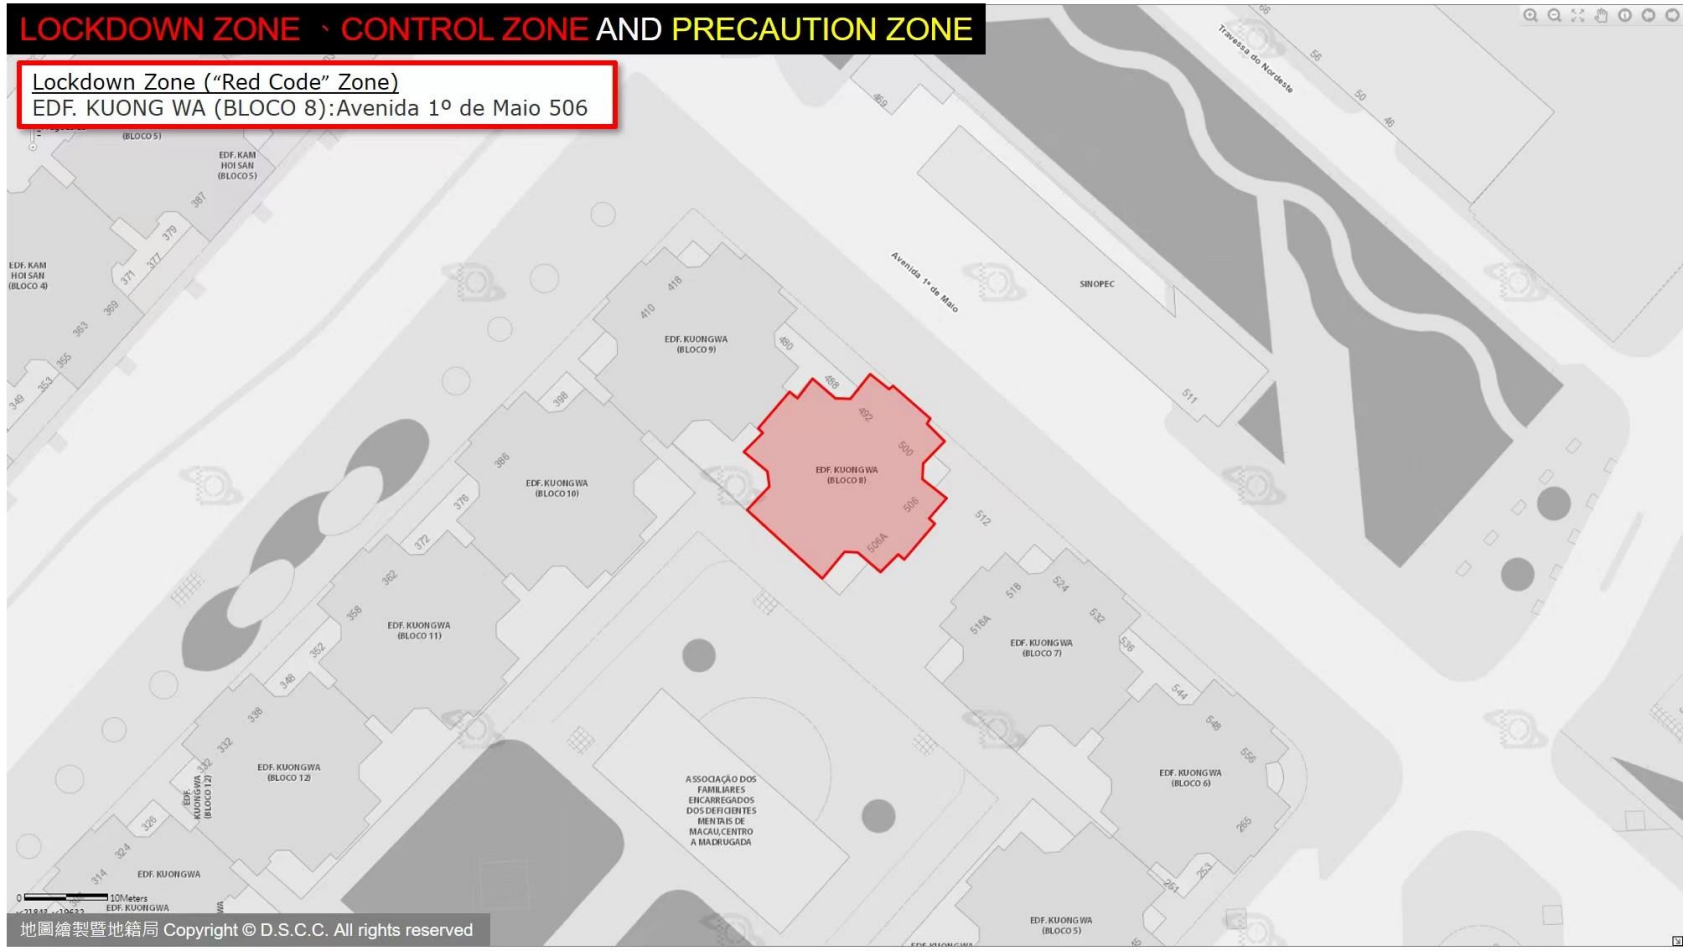

LOCKDOWN ZONE · CONTROL ZONE AND PRECAUTION ZONE

Lockdown Zone (“Red Code” Zone)
EDF. FAI FU: Rua do Comandante João Belo , Rua de Fái Chi Kei

LOCKDOWN ZONE · CONTROL ZONE AND PRECAUTION ZONE

Lockdown Zone ("Red Code" Zone)

EDF. LOK FU GARDEN: Avenida da Longevidade 200-250, Rua do Mercado de Iao Hon 524-568, Rua Direita do Hipódromo 4-48, Rua da Tribuna 332-386

LOCKDOWN ZONE CONTROL ZONE AND PRECAUTION ZONE

Lockdown Zone ("Red Code" Zone)

EDF. KUONG WA (BLOCO 8): Avenida 1º de Maio 506

LOCKDOWN ZONE · CONTROL ZONE AND PRECAUTION ZONE

Lockdown Zone ("Red Code" Zone)

SUN STAR PLAZA : Praça das Portas do Cerco 194

LOCKDOWN ZONE · CONTROL ZONE AND PRECAUTION ZONE

Lockdown Zone (“Red Code” Zone)

EDF. VAI LONG (BLOCO 1): Alameda da Tranquilidade 31

LOCKDOWN ZONE · CONTROL ZONE AND PRECAUTION ZONE

Lockdown Zone ("Red Code" Zone)

CASA REAL HOTEL:

Avenida do Dr. Rodrigo Rodrigues 1086-1142J,