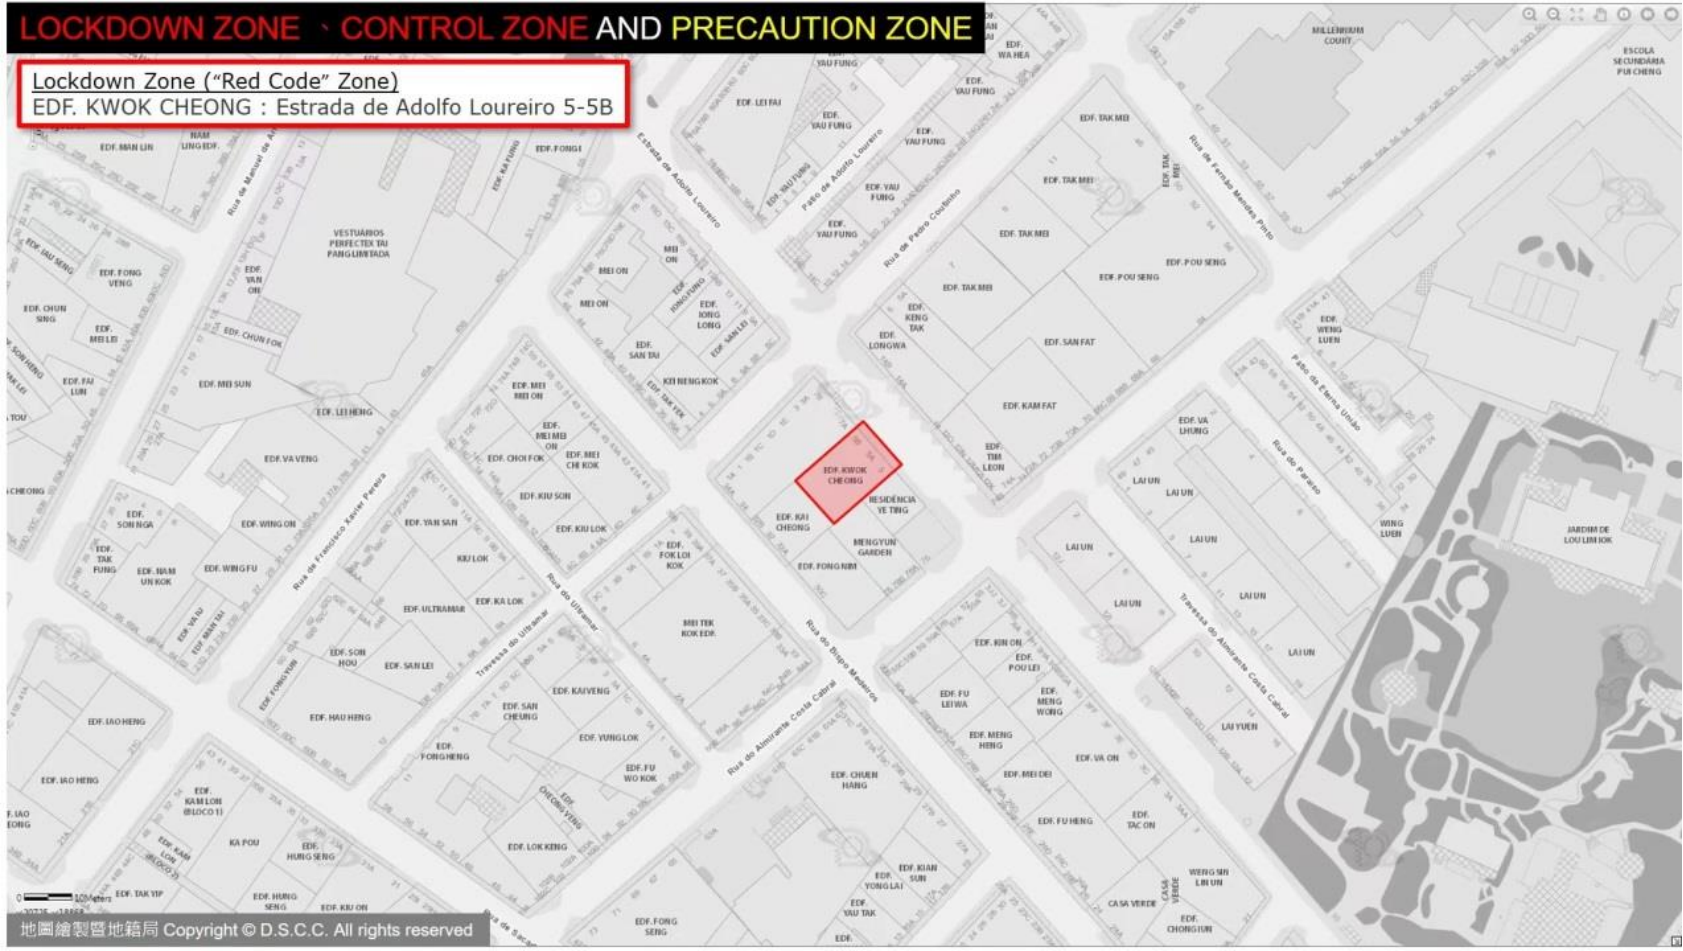

LOCKDOWN ZONE - CONTROL ZONE AND PRECAUTION ZONE

Lockdown Zone ("Red Code" Zone)
EDF. CONCÓRDIA SQUARE (BLOCO 2): Rua da Tribuna 82C

LOCKDOWN ZONE · CONTROL ZONE AND PRECAUTION ZONE

Lockdown Zone ("Red Code" Zone)

NAM WA SAN CHUN (BLOCO 3): Rua de Mã Káu Séak 94

LOCKDOWN ZONE、CONTROL ZONE AND PRECAUTION ZONE

Lockdown Zone ("Red Code" Zone)
CHUN PEK: Rua da Tribuna 142

LOCKDOWN ZONE · CONTROL ZONE AND PRECAUTION ZONE

Lockdown Zone ("Red Code" Zone)
EDF. YAU KAI: Rua Um do Bairro Iao Hon 19-37

LOCKDOWN ZONE · CONTROL ZONE AND PRECAUTION ZONE

Lockdown Zone (“Red Code” Zone)

EDF. VAI LONG (BLOCO 2): Avenida da Longevidade 376

LOCKDOWN ZONE、CONTROL ZONE AND PRECAUTION ZONE

Lockdown Zone (“Red Code” Zone)

EDF. KWOK CHEONG : Estrada de Adolfo Loureiro 5-5B

LOCKDOWN ZONE · CONTROL ZONE AND PRECAUTION ZONE

Lockdown Zone ("Red Code" Zone)
THE PRAIA T4: Rua da Bacia Sul 38