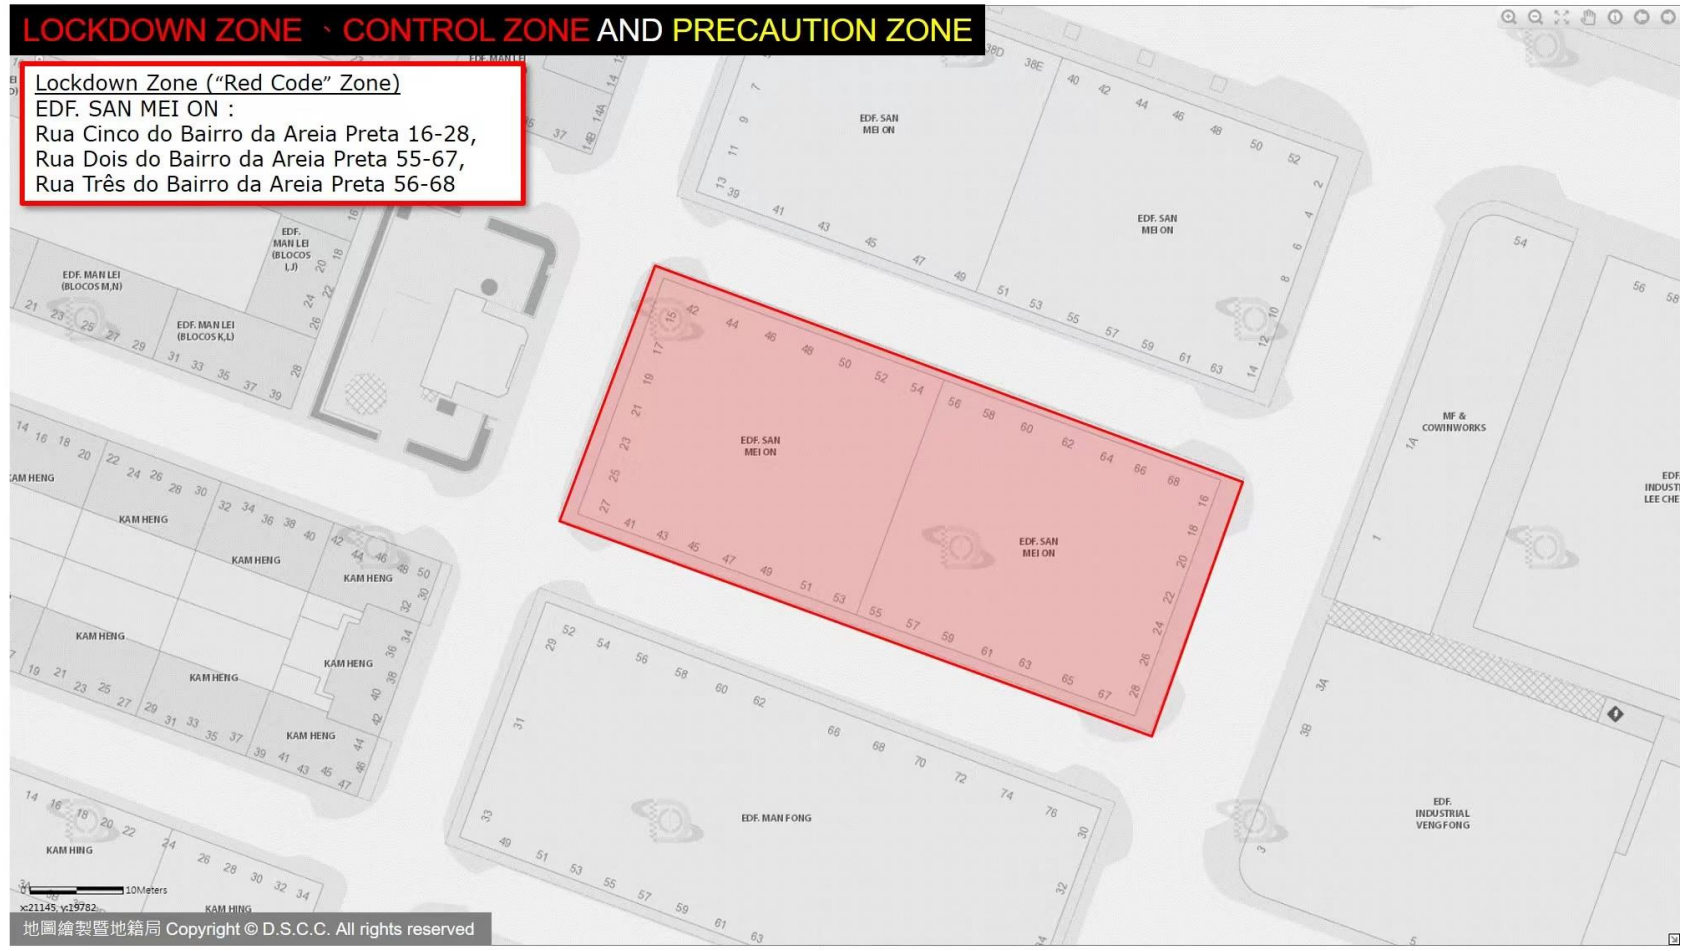

Rua de Malaca 192-210

0 10Meters

x:21557, y:18431

地圖繪製暨地籍局 Copyright © D.S.C.C. All rights reserved

LOCKDOWN ZONE、CONTROL ZONE AND PRECAUTION ZONE

Lockdown Zone ("Red Code" Zone)

Vila Universal: Rua da Felicidade, n.º 73, r/c e Kuoc-chai, Macau

LOCKDOWN ZONE · CONTROL ZONE AND PRECAUTION ZONE

Lockdown Zone ("Red Code" Zone)

EDF. SAN MEI ON :

Rua Cinco do Bairro da Areia Preta 16-28,

Rua Dois do Bairro da Areia Preta 55-67,

Rua Três do Bairro da Areia Preta 56-68

LOCKDOWN ZONE - CONTROL ZONE AND PRECAUTION ZONE

Lockdown Zone ("Red Code" Zone)
EDF. CONCÓRDIA SQUARE (BLOCO 2): Rua da Tribuna 82C

LOCKDOWN ZONE · CONTROL ZONE AND PRECAUTION ZONE

Lockdown Zone ("Red Code" Zone)

NAM WA SAN CHUN (BLOCO 3): Rua de Mã Káu Séak 94

LOCKDOWN ZONE、CONTROL ZONE AND PRECAUTION ZONE

Lockdown Zone ("Red Code" Zone)
CHUN PEK: Rua da Tribuna 142

LOCKDOWN ZONE · CONTROL ZONE AND PRECAUTION ZONE