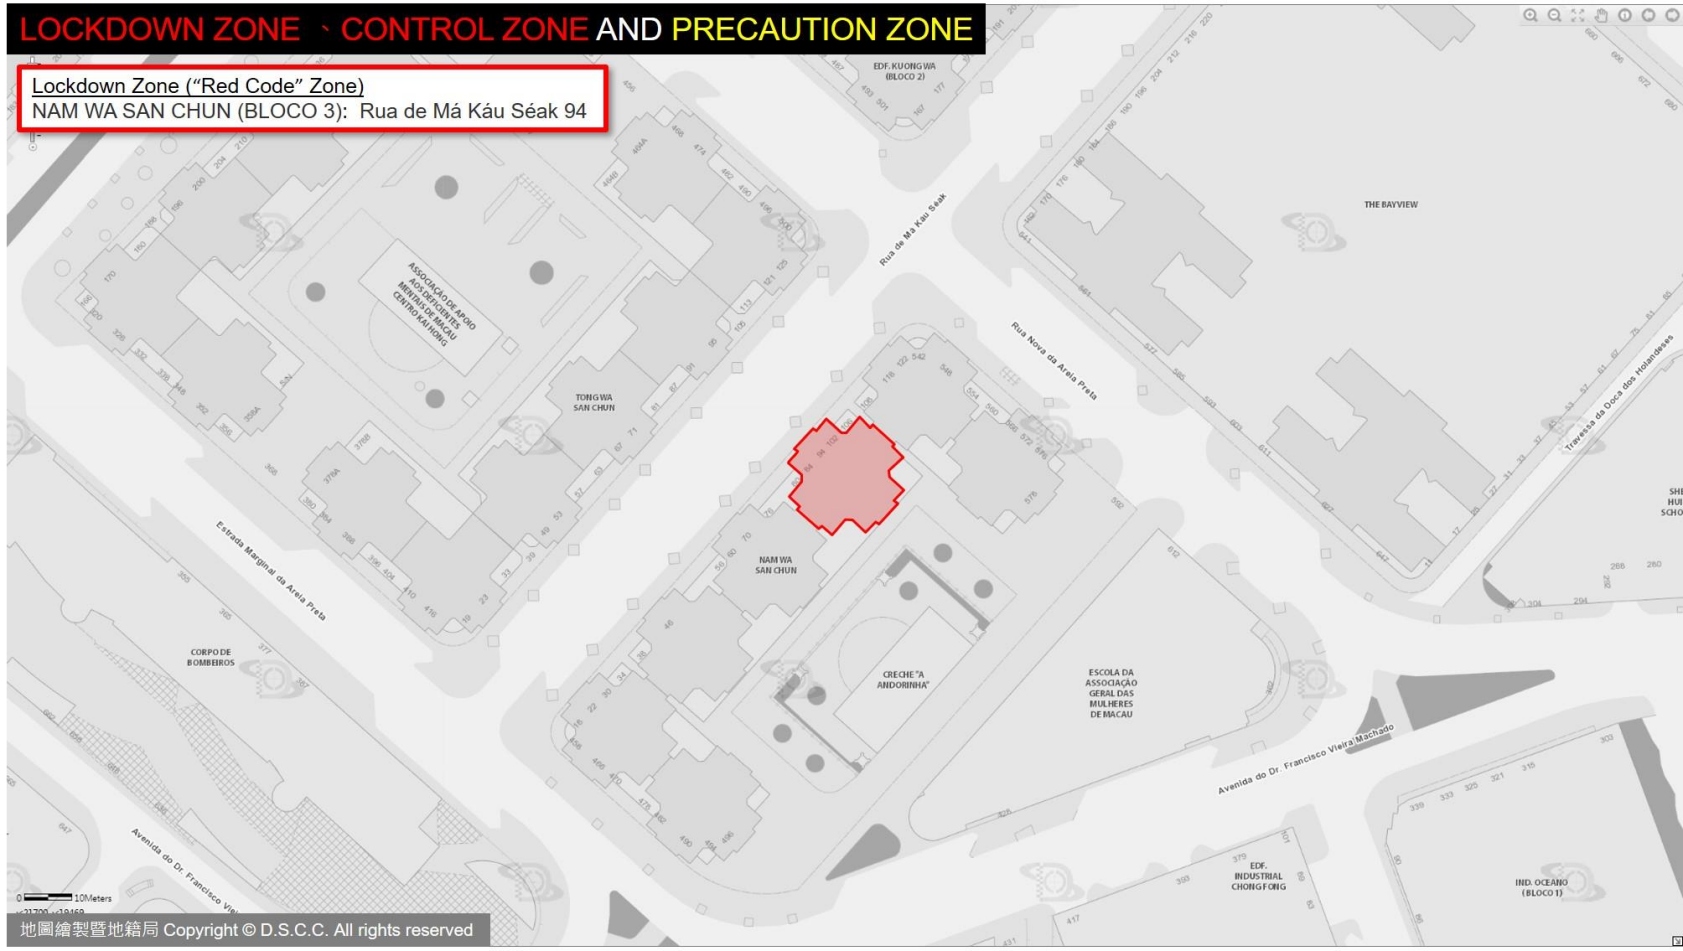

Rua de Malaca 192-210

0 10Meters

x:21557, y:18431

地圖繪製暨地籍局 Copyright © D.S.C.C. All rights reserved

LOCKDOWN ZONE、CONTROL ZONE AND PRECAUTION ZONE

Lockdown Zone ("Red Code" Zone)

Vila Universal: Rua da Felicidade, n.º 73, r/c e Kuoc-chai, Macau

LOCKDOWN ZONE · CONTROL ZONE AND PRECAUTION ZONE

Lockdown Zone ("Red Code" Zone)

EDF. SAN MEI ON :

Rua Cinco do Bairro da Areia Preta 16-28,

Rua Dois do Bairro da Areia Preta 55-67,

Rua Três do Bairro da Areia Preta 56-68

LOCKDOWN ZONE - CONTROL ZONE AND PRECAUTION ZONE

Lockdown Zone ("Red Code" Zone)
EDF. CONCÓRDIA SQUARE (BLOCO 2): Rua da Tribuna 82C

LOCKDOWN ZONE · CONTROL ZONE AND PRECAUTION ZONE

Lockdown Zone ("Red Code" Zone)

NAM WA SAN CHUN (BLOCO 3): Rua de Mã Káu Séak 94

LOCKDOWN ZONE、CONTROL ZONE AND PRECAUTION ZONE

Lockdown Zone ("Red Code" Zone)
CHUN PEK: Rua da Tribuna 142

LOCKDOWN ZONE · CONTROL ZONE AND PRECAUTION ZONE