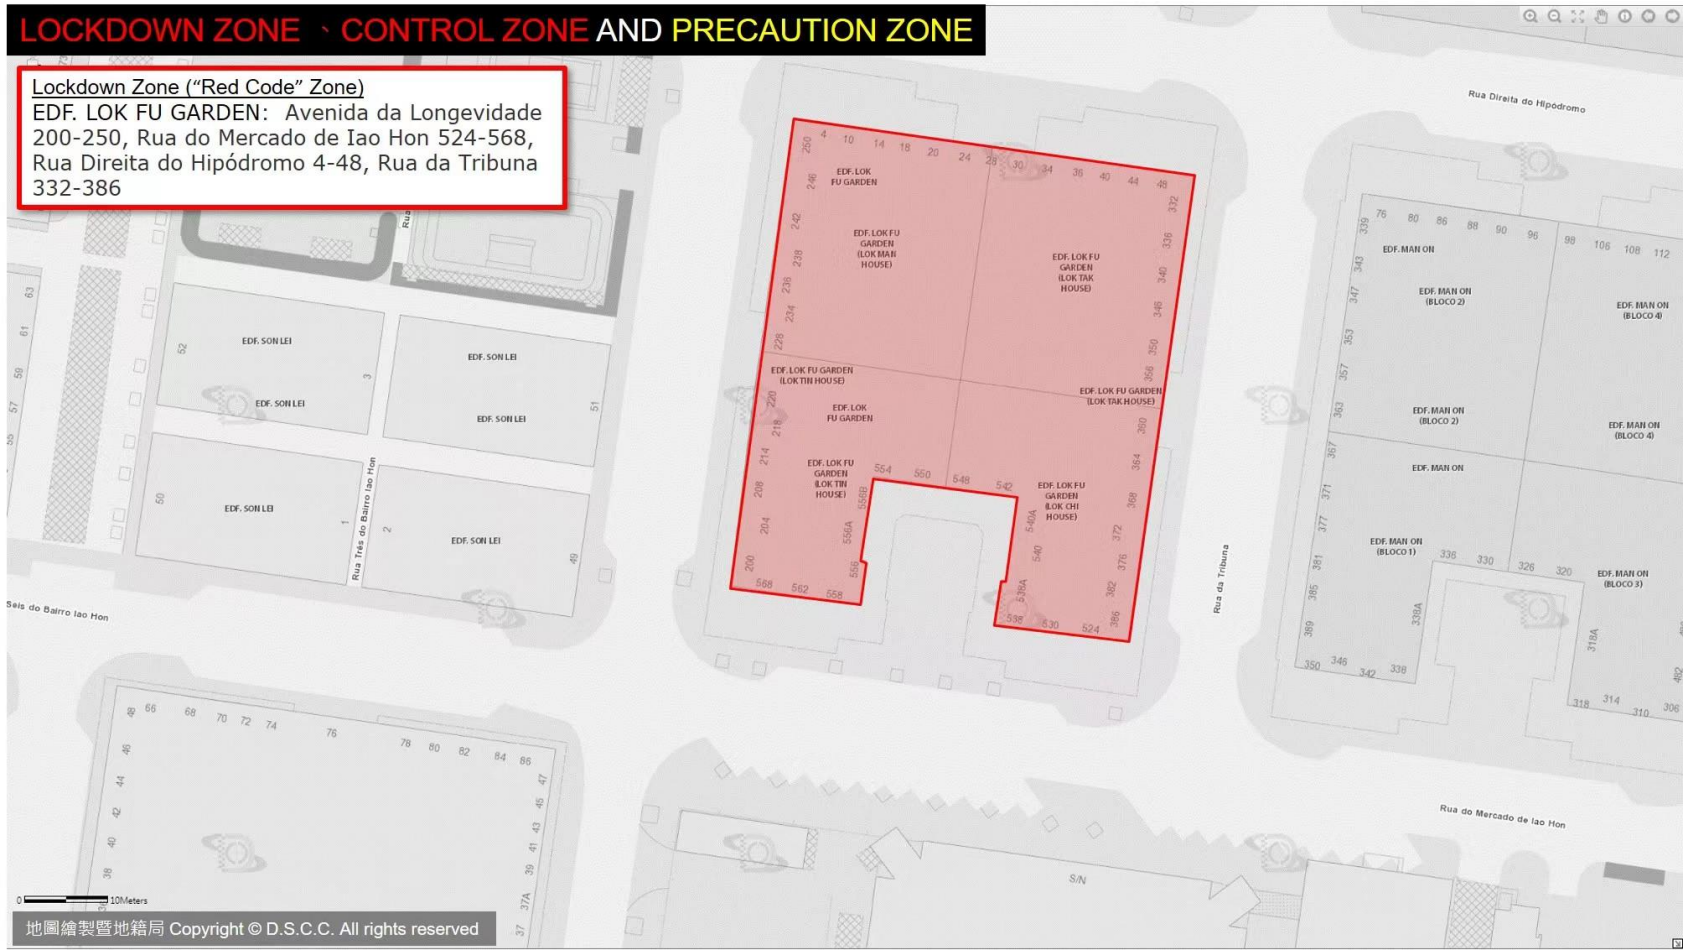

LOCKDOWN ZONE · CONTROL ZONE AND PRECAUTION ZONE

Lockdown Zone (“Red Code” Zone)
EDF. FAI FU: Rua do Comandante João Belo , Rua de Fái Chi Kei

LOCKDOWN ZONE · CONTROL ZONE AND PRECAUTION ZONE

Lockdown Zone ("Red Code" Zone)

EDF. LOK FU GARDEN: Avenida da Longevidade 200-250, Rua do Mercado de Iao Hon 524-568, Rua Direita do Hipódromo 4-48, Rua da Tribuna 332-386

LOCKDOWN ZONE CONTROL ZONE AND PRECAUTION ZONE

Lockdown Zone ("Red Code" Zone)

EDF. KUONG WA (BLOCO 8): Avenida 1º de Maio 506

LOCKDOWN ZONE · CONTROL ZONE AND PRECAUTION ZONE

Lockdown Zone ("Red Code" Zone)

SUN STAR PLAZA : Praça das Portas do Cerco 194

LOCKDOWN ZONE · CONTROL ZONE AND PRECAUTION ZONE

Lockdown Zone (“Red Code” Zone)

EDF. VAI LONG (BLOCO 1): Alameda da Tranquilidade 31

LOCKDOWN ZONE · CONTROL ZONE AND PRECAUTION ZONE

Lockdown Zone ("Red Code" Zone)

CASA REAL HOTEL:

Avenida do Dr. Rodrigo Rodrigues 1086-1142J,