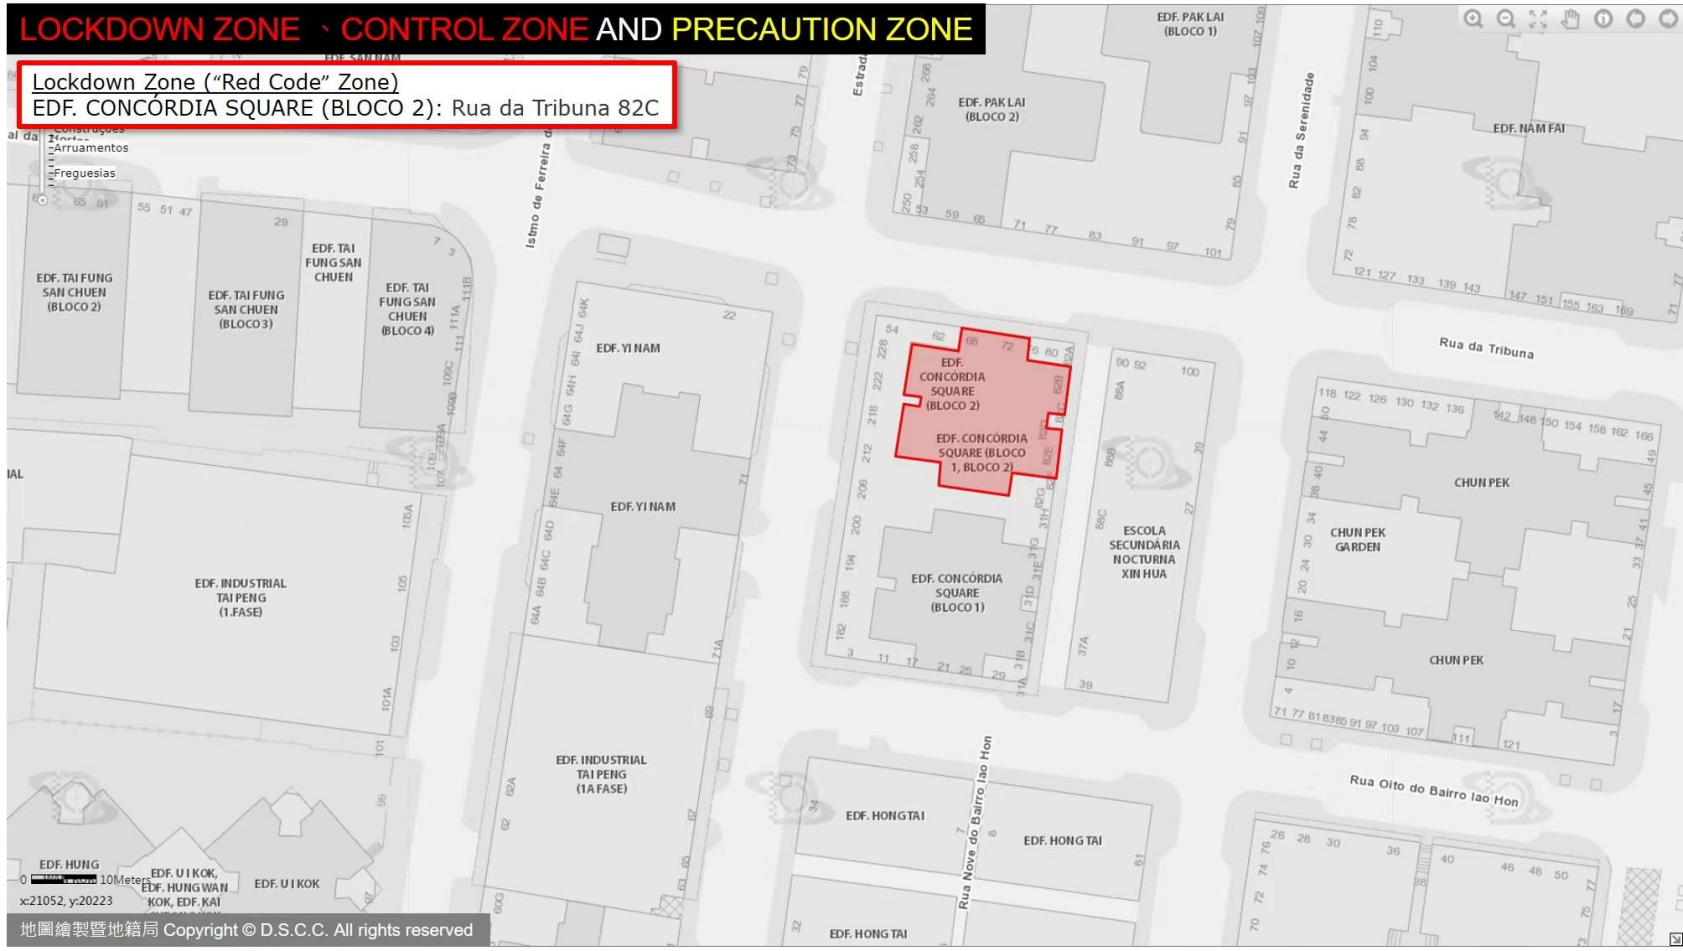

Rua de Malaca 192-210

0 10Meters

x:21557, y:18431

地圖繪製暨地籍局 Copyright © D.S.C.C. All rights reserved

LOCKDOWN ZONE、CONTROL ZONE AND PRECAUTION ZONE

Lockdown Zone ("Red Code" Zone)

Vila Universal: Rua da Felicidade, n.º 73, r/c e Kuoc-chai, Macau

LOCKDOWN ZONE · CONTROL ZONE AND PRECAUTION ZONE

Lockdown Zone ("Red Code" Zone)

EDF. SAN MEI ON :

Rua Cinco do Bairro da Areia Preta 16-28,

Rua Dois do Bairro da Areia Preta 55-67,

Rua Três do Bairro da Areia Preta 56-68

LOCKDOWN ZONE - CONTROL ZONE AND PRECAUTION ZONE

Lockdown Zone ("Red Code" Zone)
EDF. CONCÓRDIA SQUARE (BLOCO 2): Rua da Tribuna 82C

LOCKDOWN ZONE · CONTROL ZONE AND PRECAUTION ZONE

Lockdown Zone ("Red Code" Zone)

NAM WA SAN CHUN (BLOCO 3): Rua de Mã Káu Séak 94

LOCKDOWN ZONE、CONTROL ZONE AND PRECAUTION ZONE

Lockdown Zone ("Red Code" Zone)
CHUN PEK: Rua da Tribuna 142

LOCKDOWN ZONE · CONTROL ZONE AND PRECAUTION ZONE