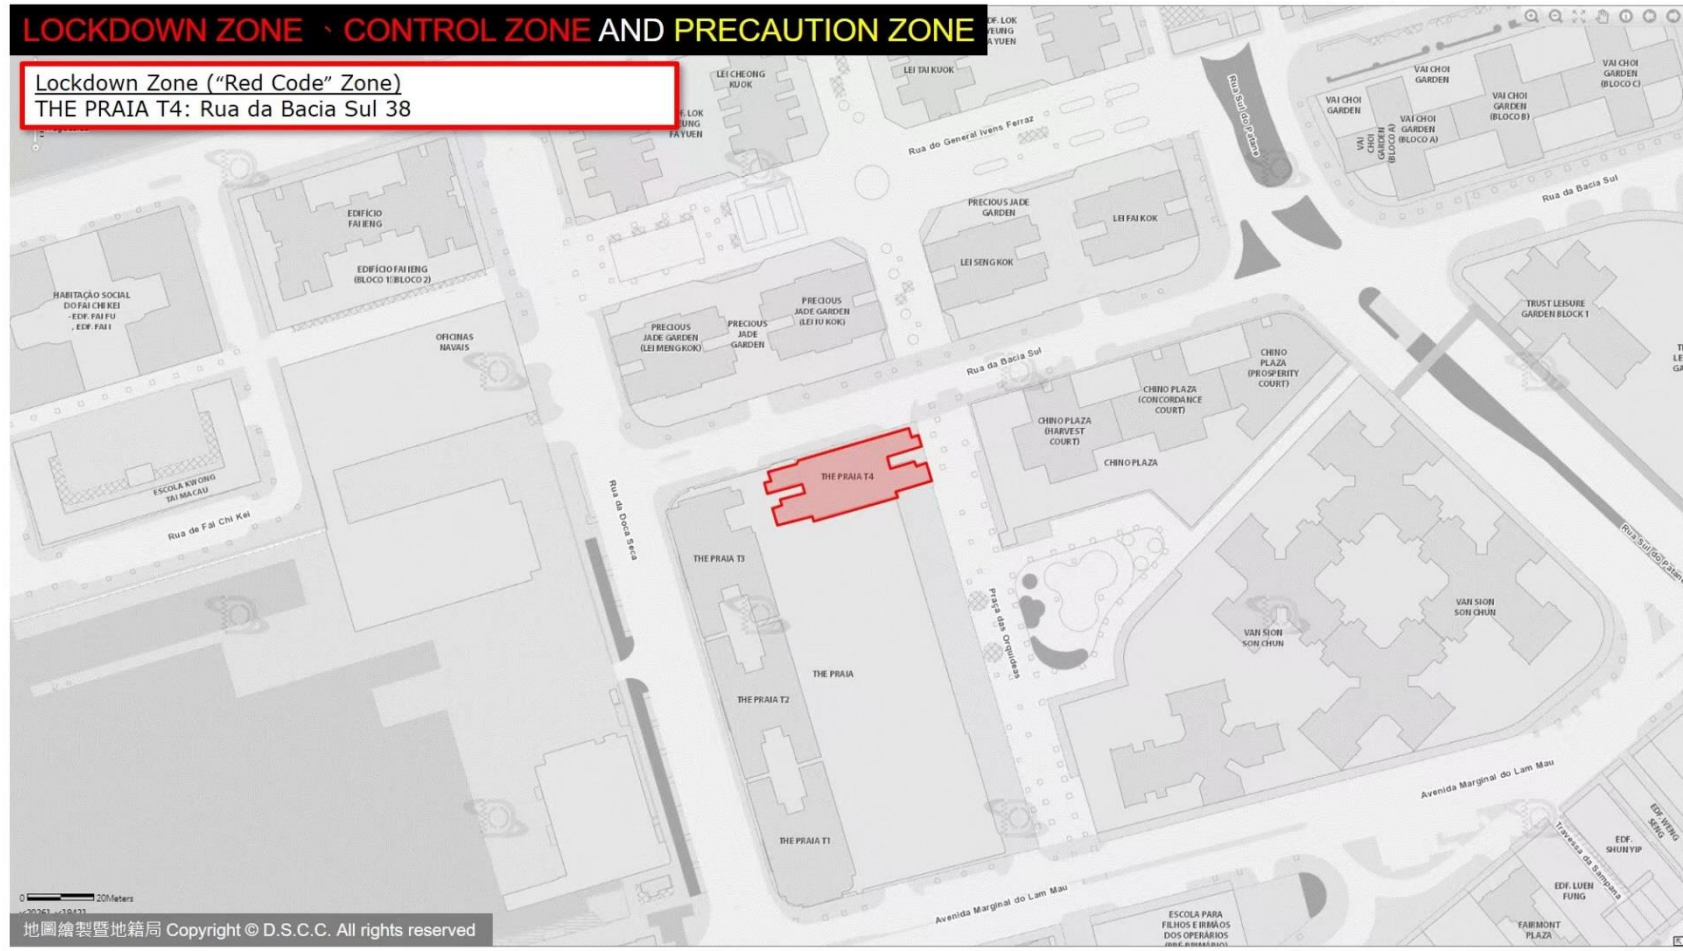

LOCKDOWN ZONE - CONTROL ZONE AND PRECAUTION ZONE

Lockdown Zone ("Red Code" Zone)
EDF. CONCÓRDIA SQUARE (BLOCO 2): Rua da Tribuna 82C

LOCKDOWN ZONE · CONTROL ZONE AND PRECAUTION ZONE

Lockdown Zone ("Red Code" Zone)

Lockdown Zone ("Red Code" Zone)
EDF. YAU KAI: Rua Um do Bairro Iao Hon 19-37

LOCKDOWN ZONE · CONTROL ZONE AND PRECAUTION ZONE

Lockdown Zone (“Red Code” Zone)

EDF. VAI LONG (BLOCO 2): Avenida da Longevidade 376

LOCKDOWN ZONE、CONTROL ZONE AND PRECAUTION ZONE

Lockdown Zone (“Red Code” Zone)

EDF. KWOK CHEONG : Estrada de Adolfo Loureiro 5-5B

LOCKDOWN ZONE · CONTROL ZONE AND PRECAUTION ZONE

Lockdown Zone ("Red Code" Zone)
THE PRAIA T4: Rua da Bacia Sul 38

LOCKDOWN ZONE · CONTROL ZONE AND PRECAUTION ZONE

Lockdown Zone (“Red Code” Zone)

EDF. LIN FONG (BLOCO 5): Rua do Templo Lin-Fong 75