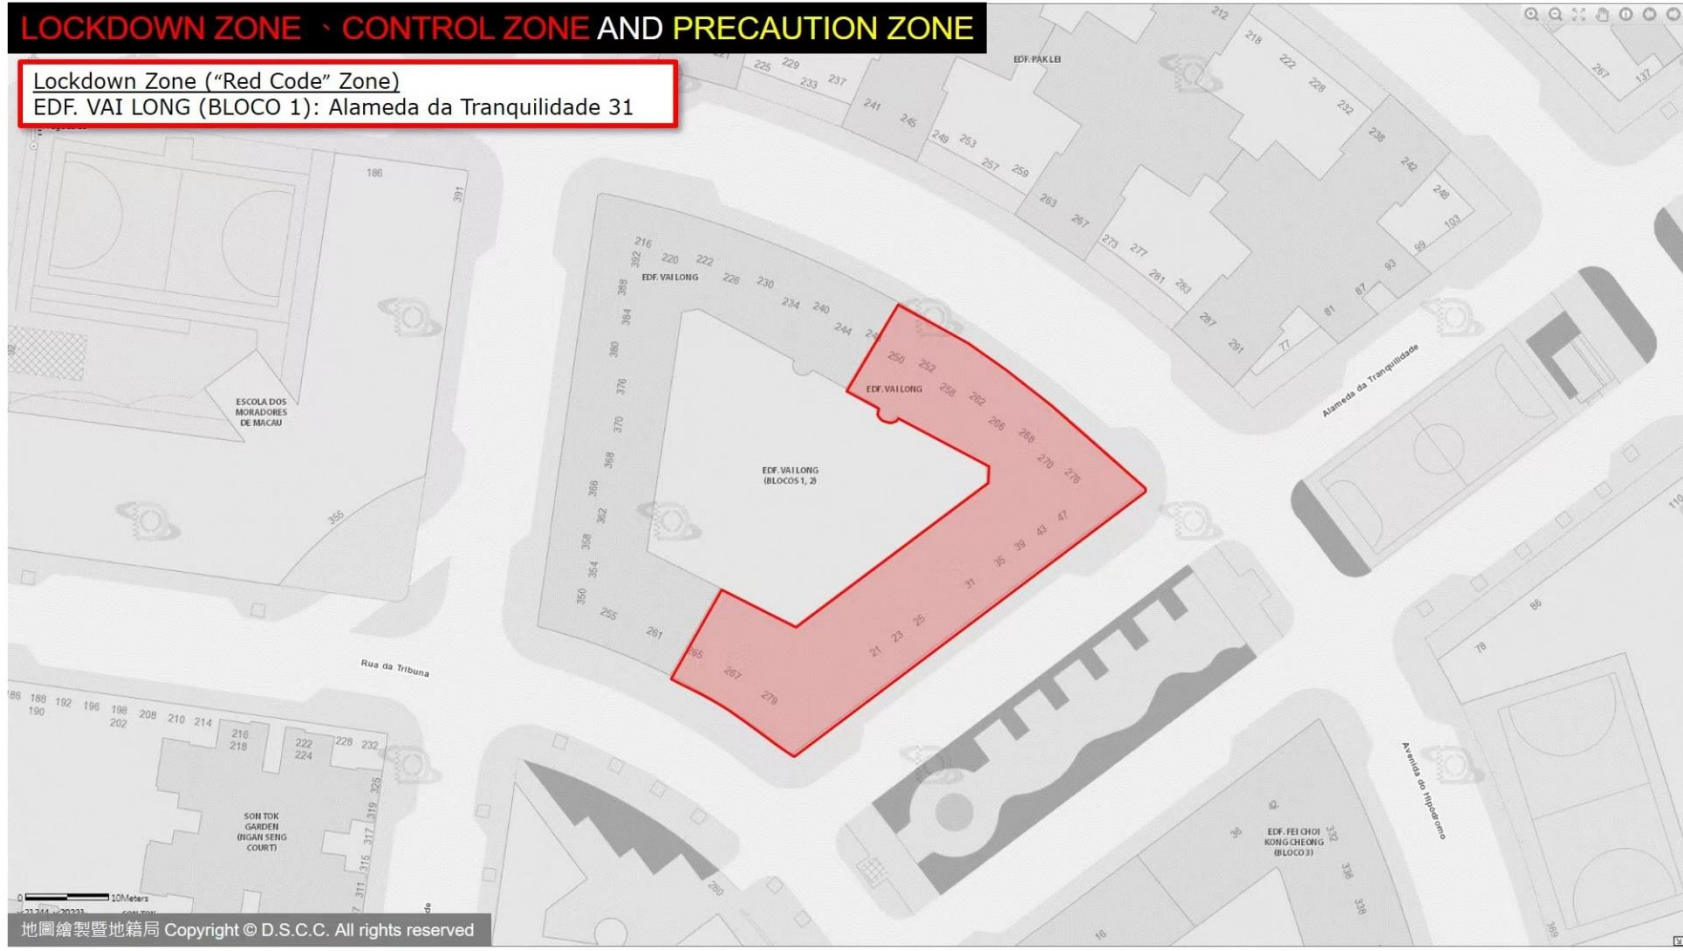

LOCKDOWN ZONE · CONTROL ZONE AND PRECAUTION ZONE

Lockdown Zone (“Red Code” Zone)
EDF. FAI FU: Rua do Comandante João Belo , Rua de Fái Chi Kei

LOCKDOWN ZONE · CONTROL ZONE AND PRECAUTION ZONE

Lockdown Zone (“Red Code” Zone)

EDF. VAI LONG (BLOCO 1): Alameda da Tranquilidade 31

LOCKDOWN ZONE · CONTROL ZONE AND PRECAUTION ZONE

Lockdown Zone ("Red Code" Zone)
Vila Universal, HOTEL KOU VA, VILA TONG KENG:
Travessa do Auto Novo 1-15A, Travessa do Bazar Novo 13-13A, Rua da Felicidade 69-73, Travessa da Felicidade 2-18

LOCKDOWN ZONE - CONTROL ZONE AND PRECAUTION ZONE

Lockdown Zone ("Red Code" Zone)
SAN TOU KOCK(BLOCO 1): Rua da Prata 2-2E

LOCKDOWN ZONE · CONTROL ZONE AND PRECAUTION ZONE

Lockdown Zone (“Red Code” Zone)

EDF. SAN MEI ON :

LOCKDOWN ZONE · CONTROL ZONE AND PRECAUTION ZONE

Lockdown Zone (“Red Code” Zone)

EDF. VAI LONG (BLOCO 2): Avenida da Longevidade 376

LOCKDOWN ZONE · CONTROL ZONE AND PRECAUTION ZONE

Lockdown Zone ("Red Code" Zone)
THE PRAIA T4: Rua da Bacia Sul 38