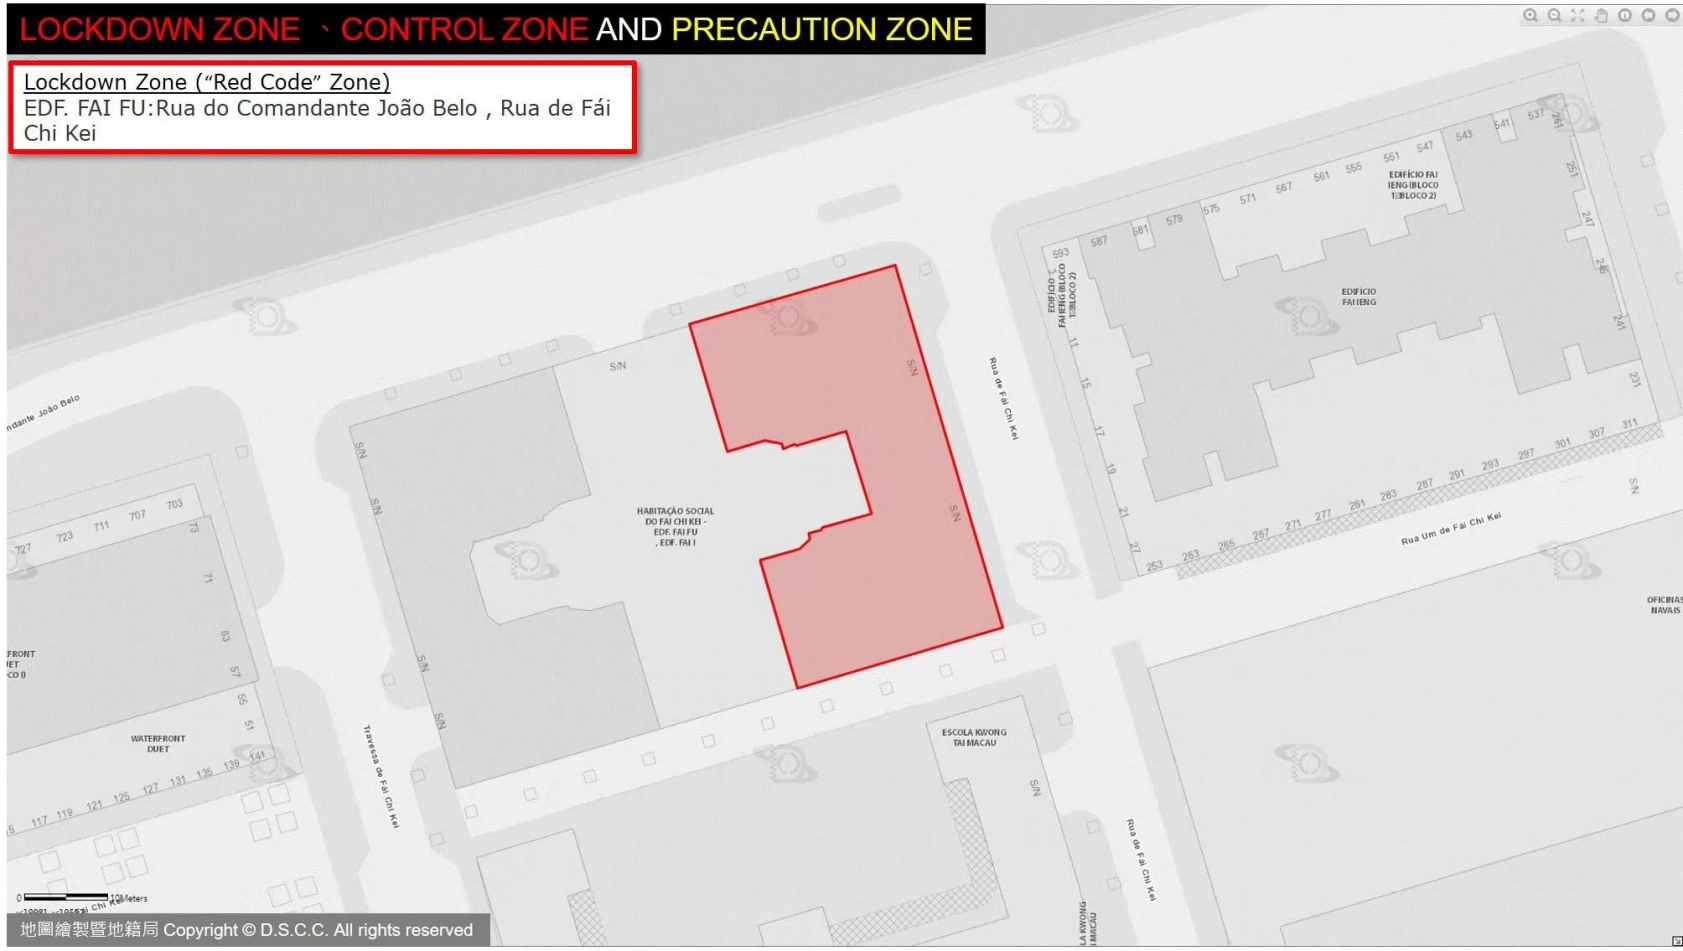

LOCKDOWN ZONE · CONTROL ZONE AND PRECAUTION ZONE

Lockdown Zone (“Red Code” Zone)
EDF. FAI FU: Rua do Comandante João Belo , Rua de Fái Chi Kei

LOCKDOWN ZONE · CONTROL ZONE AND PRECAUTION ZONE

Lockdown Zone (“Red Code” Zone)

EDF. VAI LONG (BLOCO 1): Alameda da Tranquilidade 31

LOCKDOWN ZONE · CONTROL ZONE AND PRECAUTION ZONE

Lockdown Zone ("Red Code" Zone)
Vila Universal, HOTEL KOU VA, VILA TONG KENG:
Travessa do Auto Novo 1-15A, Travessa do Bazar Novo 13-13A, Rua da Felicidade 69-73, Travessa da Felicidade 2-18

LOCKDOWN ZONE - CONTROL ZONE AND PRECAUTION ZONE

Lockdown Zone ("Red Code" Zone)
SAN TOU KOCK(BLOCO 1): Rua da Prata 2-2E

LOCKDOWN ZONE · CONTROL ZONE AND PRECAUTION ZONE

Lockdown Zone (“Red Code” Zone)

EDF. SAN MEI ON :

LOCKDOWN ZONE · CONTROL ZONE AND PRECAUTION ZONE

Lockdown Zone (“Red Code” Zone)

EDF. VAI LONG (BLOCO 2): Avenida da Longevidade 376

LOCKDOWN ZONE · CONTROL ZONE AND PRECAUTION ZONE

Lockdown Zone ("Red Code" Zone)
THE PRAIA T4: Rua da Bacia Sul 38