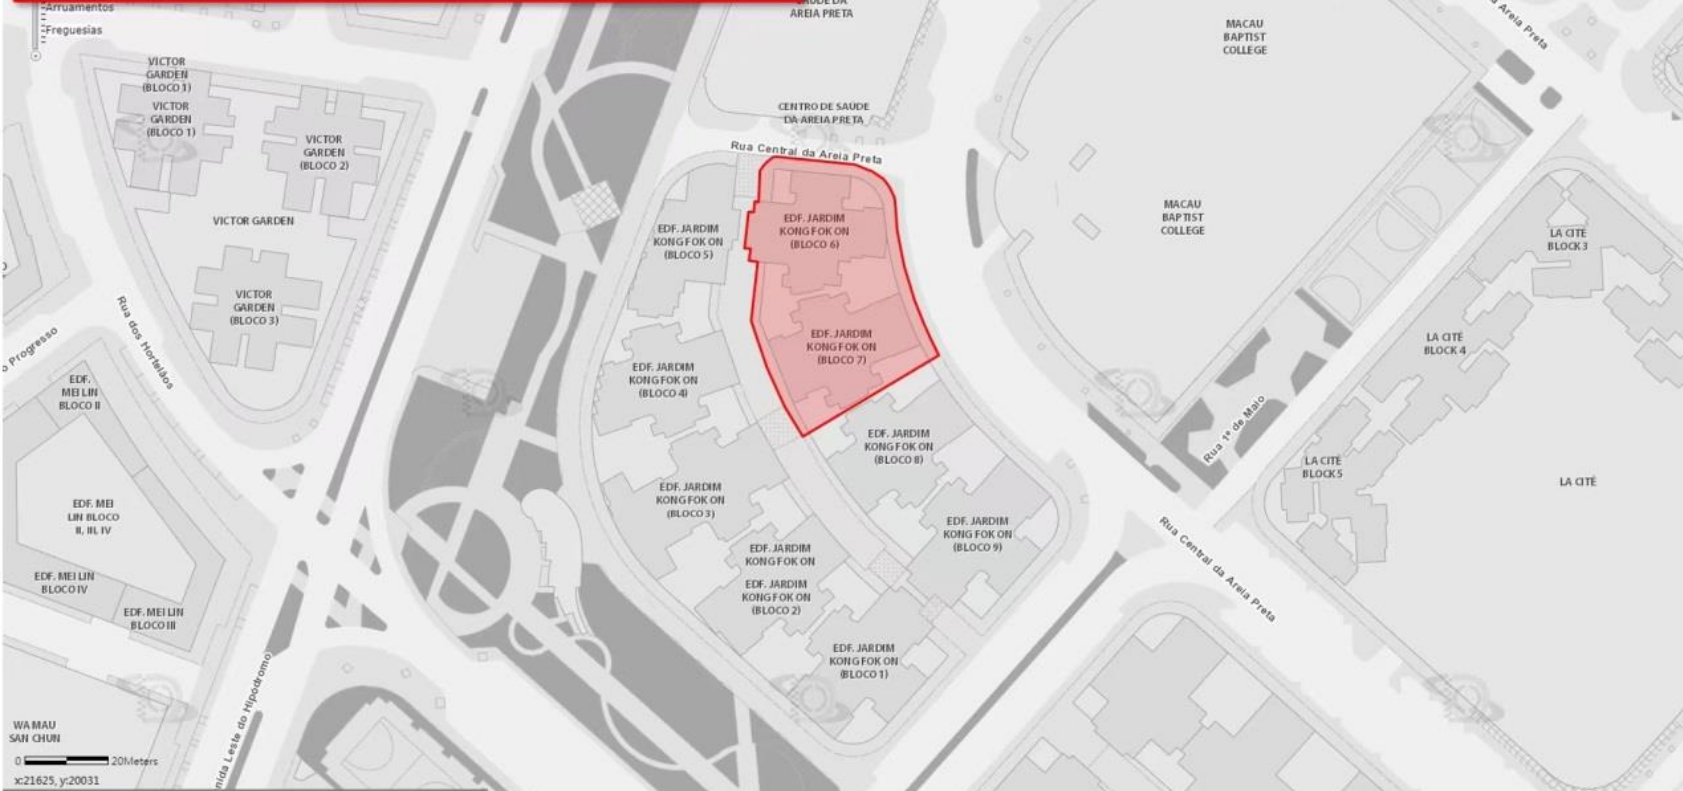

LOCKDOWN ZONE · CONTROL ZONE AND PRECAUTION ZONE

Lockdown Zone (“Red Code” Zone)
EDF. FAI FU: Rua do Comandante João Belo , Rua de Fái Chi Kei

LOCKDOWN ZONE · CONTROL ZONE AND PRECAUTION ZONE

Lockdown Zone ("Red Code" Zone)
CASA REAL HOTEL:
Avenida do Dr. Rodrigo Rodrigues 1086-1142J,
Rua de Malaca 192-210

0 10Meters

x:21557, y:18431

LOCKDOWN ZONE · CONTROL ZONE AND PRECAUTION ZONE

Lockdown Zone ("Red Code" Zone)
Vila Universal, HOTEL KOU VA, VILA TONG KENG:
Travessa do Auto Novo 1-15A, Travessa do Bazar Novo 13-13A, Rua da Felicidade 69-73, Travessa da Felicidade 2-18

LOCKDOWN ZONE - CONTROL ZONE AND PRECAUTION ZONE

Lockdown Zone ("Red Code" Zone)
SAN TOU KOCK(BLOCO 1): Rua da Prata 2-2E

LOCKDOWN ZONE · CONTROL ZONE AND PRECAUTION ZONE

Lockdown Zone (“Red Code” Zone)
EDF. JARDIM KONG FOK ON (BLOCO 6 & 7): Rua Central da Areia Preta

WAMAU
SAH CHUN
0 20Meters
x:21625, y:20031

LOCKDOWN ZONE · CONTROL ZONE AND PRECAUTION ZONE

Lockdown Zone (“Red Code” Zone)
EDF. YI NAM : Estrada dos Cavaleiros 71-71A, Istmo de
Ferreira do Amaral 64-64K, Rua da Tribuna 22