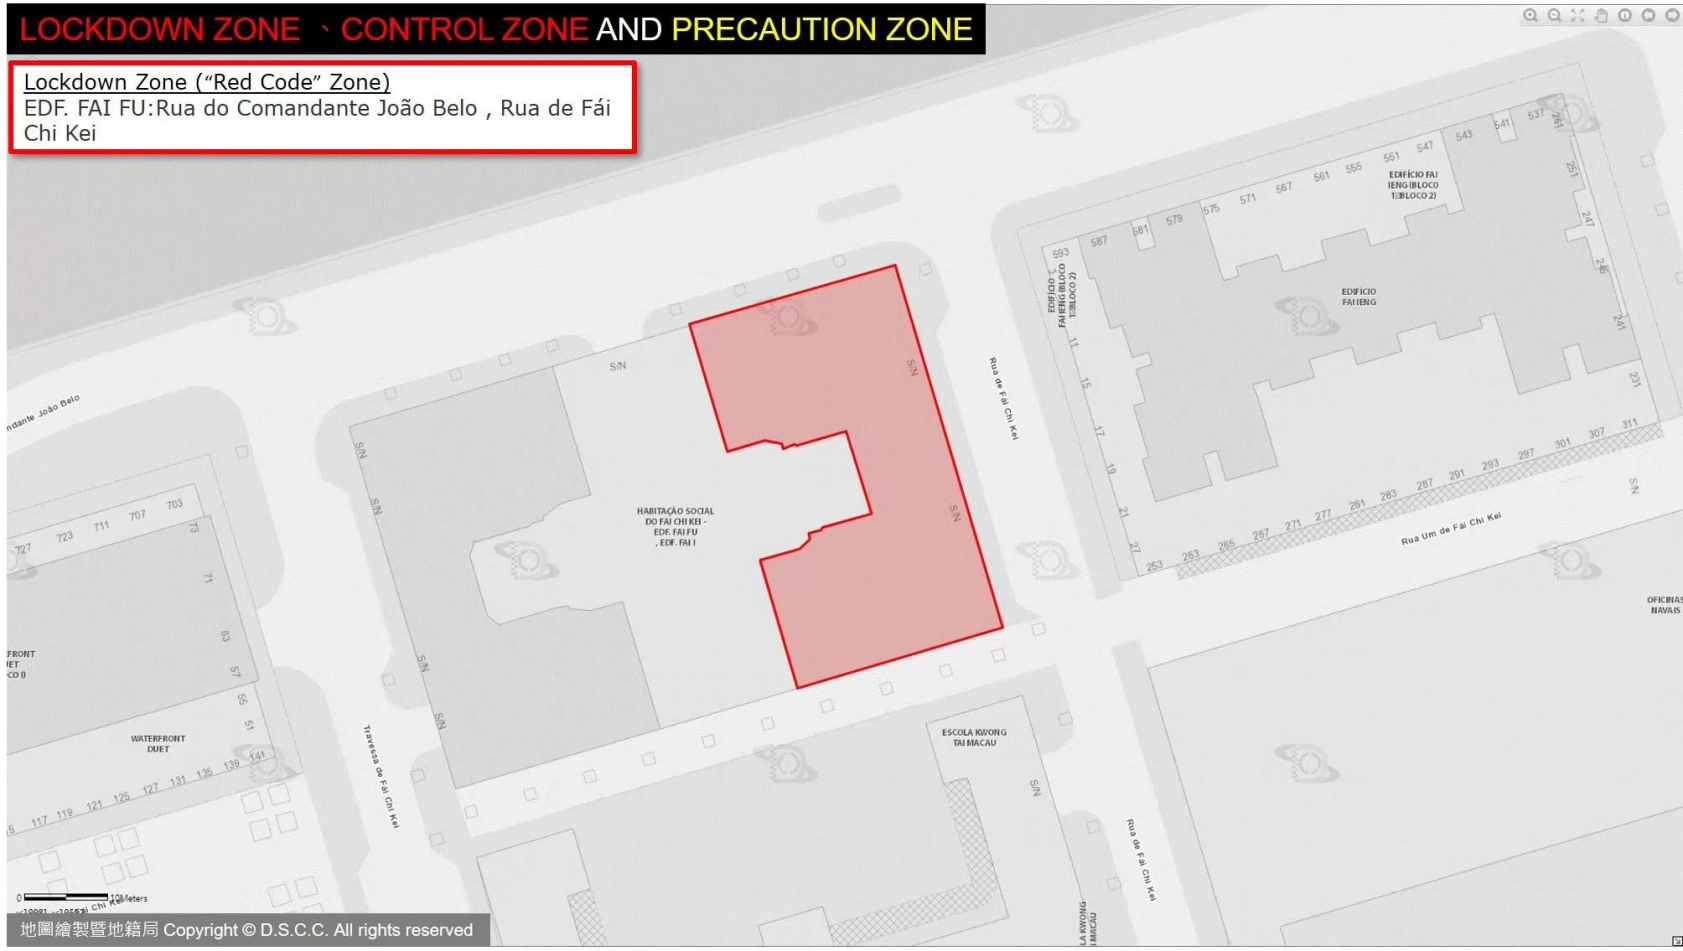

LOCKDOWN ZONE · CONTROL ZONE AND PRECAUTION ZONE

Lockdown Zone (“Red Code” Zone)
EDF. FAI FU: Rua do Comandante João Belo , Rua de Fái Chi Kei

LOCKDOWN ZONE · CONTROL ZONE AND PRECAUTION ZONE

Lockdown Zone ("Red Code" Zone)
CASA REAL HOTEL:
Avenida do Dr. Rodrigo Rodrigues 1086-1142J,
Rua de Malaca 192-210

0 10Meters

x:21557, y:18431

LOCKDOWN ZONE · CONTROL ZONE AND PRECAUTION ZONE

Lockdown Zone ("Red Code" Zone)
Vila Universal, HOTEL KOU VA, VILA TONG KENG:
Travessa do Auto Novo 1-15A, Travessa do Bazar Novo 13-13A, Rua da Felicidade 69-73, Travessa da Felicidade 2-18

LOCKDOWN ZONE - CONTROL ZONE AND PRECAUTION ZONE

Lockdown Zone ("Red Code" Zone)
SAN TOU KOCK(BLOCO 1): Rua da Prata 2-2E

LOCKDOWN ZONE · CONTROL ZONE AND PRECAUTION ZONE

Lockdown Zone (“Red Code” Zone)
EDF. JARDIM KONG FOK ON (BLOCO 6 & 7): Rua Central da Areia Preta

WAMAU
SAH CHUN
0 20Meters
x:21625, y:20031

LOCKDOWN ZONE · CONTROL ZONE AND PRECAUTION ZONE

Lockdown Zone (“Red Code” Zone)
EDF. YI NAM : Estrada dos Cavaleiros 71-71A, Istmo de
Ferreira do Amaral 64-64K, Rua da Tribuna 22