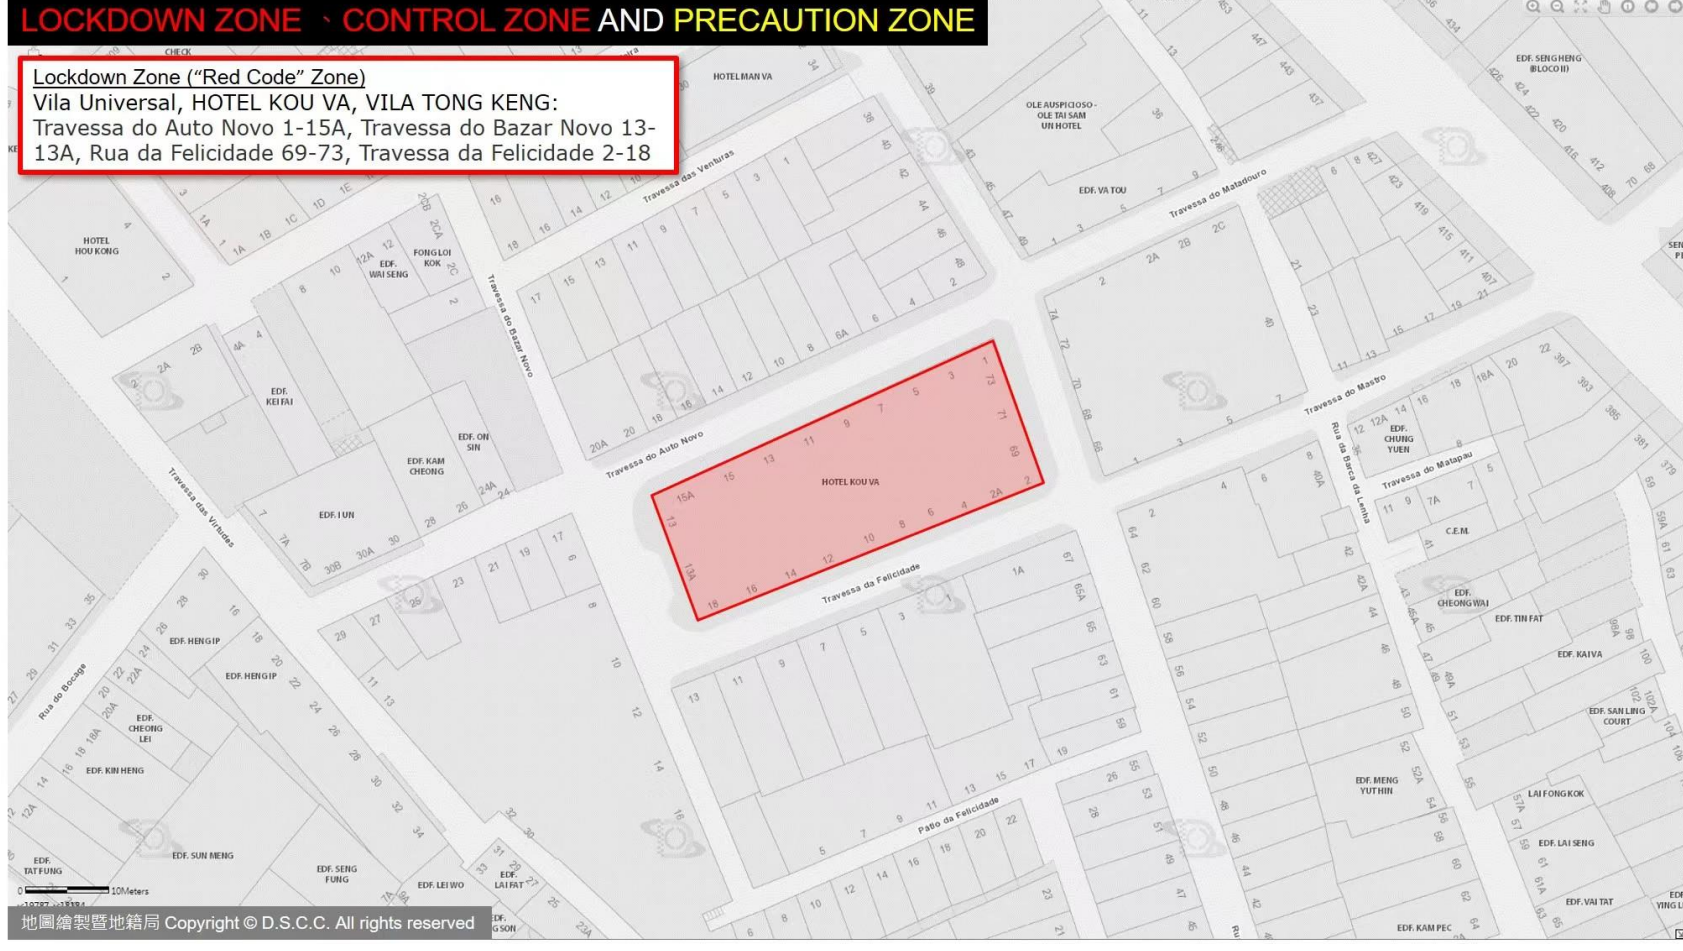

LOCKDOWN ZONE · CONTROL ZONE AND PRECAUTION ZONE

Lockdown Zone (“Red Code” Zone)
EDF. FAI FU: Rua do Comandante João Belo , Rua de Fái Chi Kei

LOCKDOWN ZONE · CONTROL ZONE AND PRECAUTION ZONE

Lockdown Zone ("Red Code" Zone)
CASA REAL HOTEL:
Avenida do Dr. Rodrigo Rodrigues 1086-1142J,
Rua de Malaca 192-210

0 10Meters

x:21557, y:18431

LOCKDOWN ZONE · CONTROL ZONE AND PRECAUTION ZONE

Lockdown Zone ("Red Code" Zone)
Vila Universal, HOTEL KOU VA, VILA TONG KENG:
Travessa do Auto Novo 1-15A, Travessa do Bazar Novo 13-13A, Rua da Felicidade 69-73, Travessa da Felicidade 2-18

LOCKDOWN ZONE - CONTROL ZONE AND PRECAUTION ZONE

Lockdown Zone ("Red Code" Zone)
SAN TOU KOCK(BLOCO 1): Rua da Prata 2-2E

LOCKDOWN ZONE · CONTROL ZONE AND PRECAUTION ZONE

Lockdown Zone (“Red Code” Zone)
EDF. JARDIM KONG FOK ON (BLOCO 6 & 7): Rua Central da Areia Preta