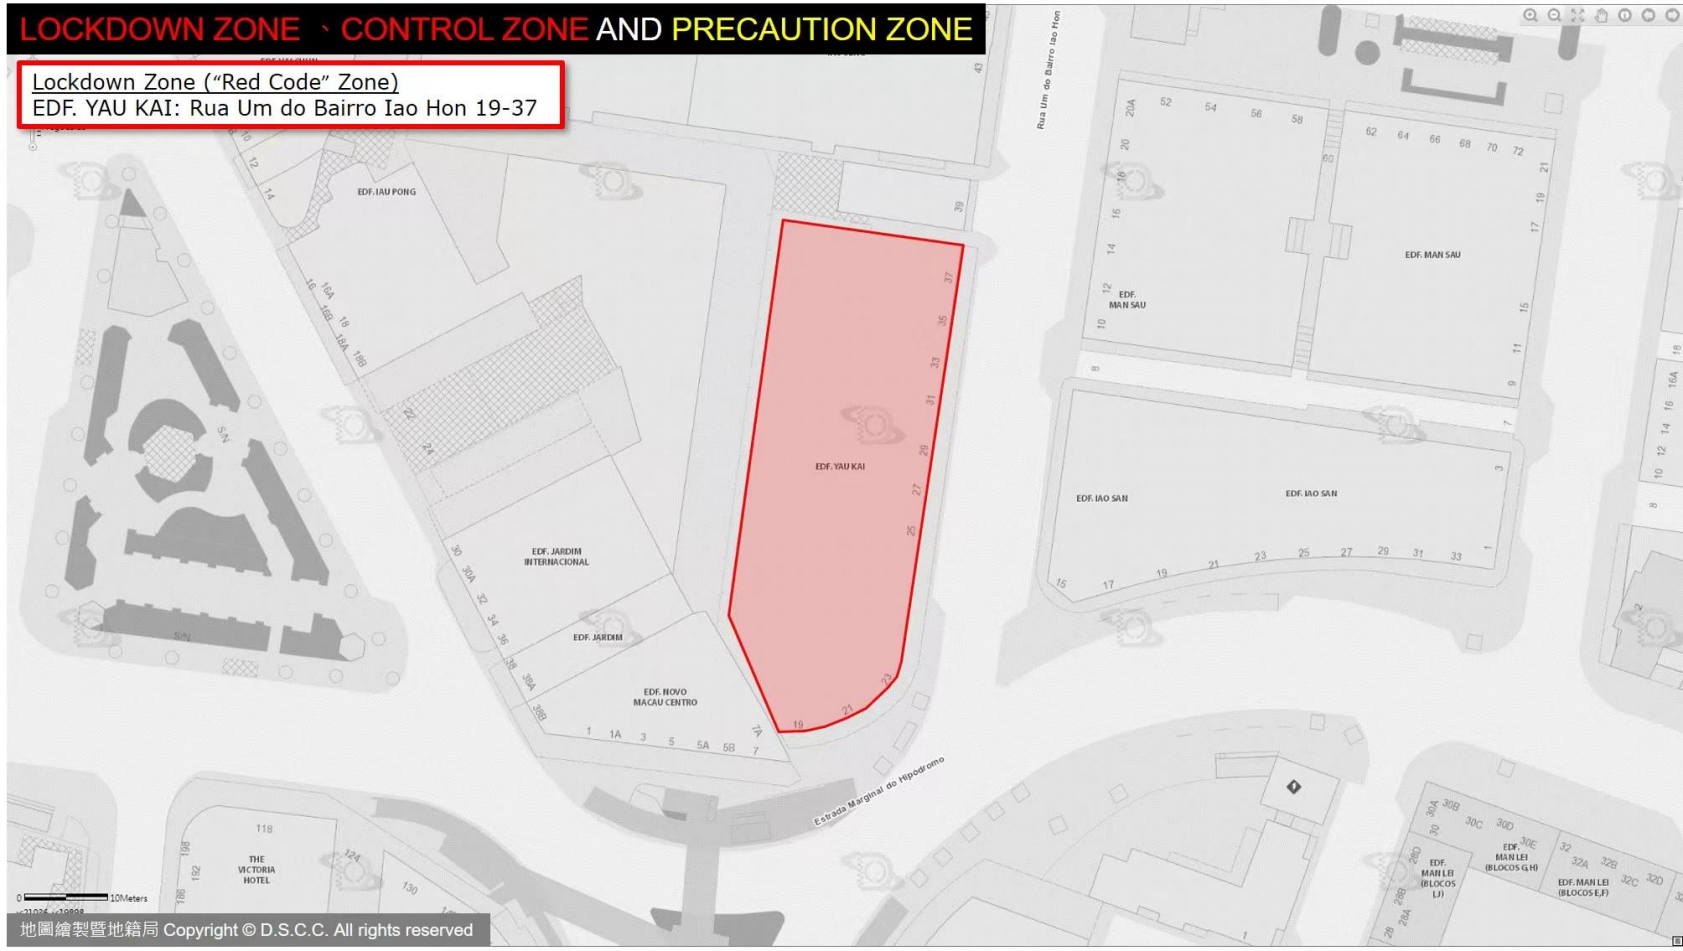

0 10Meters

x:21557, y:18431

LOCKDOWN ZONE · CONTROL ZONE AND PRECAUTION ZONE

Lockdown Zone ("Red Code" Zone)
Vila Universal, HOTEL KOU VA, VILA TONG KENG:
Travessa do Auto Novo 1-15A, Travessa do Bazar Novo 13-13A, Rua da Felicidade 69-73, Travessa da Felicidade 2-18

WAMAU
SAH CHUN
0 20Meters
x:21625, y:20031

LOCKDOWN ZONE · CONTROL ZONE AND PRECAUTION ZONE

Lockdown Zone (“Red Code” Zone)
EDF. YI NAM : Estrada dos Cavaleiros 71-71A, Istmo de
Ferreira do Amaral 64-64K, Rua da Tribuna 22

0 10Meters

x:20979, y:20232

LOCKDOWN ZONE · CONTROL ZONE AND PRECAUTION ZONE

Lockdown Zone (“Red Code” Zone)

EDF. SAN MEI ON :

Rua Cinco do Bairro da Areia Preta 16-28,

Rua Dois do Bairro da Areia Preta 55-67,

Rua Três do Bairro da Areia Preta 56-68

LOCKDOWN ZONE · CONTROL ZONE AND PRECAUTION ZONE

Lockdown Zone (“Red Code” Zone)

EDF. YAU KAI: Rua Um do Bairro Iao Hon 19-37

LOCKDOWN ZONE · CONTROL ZONE AND PRECAUTION ZONE