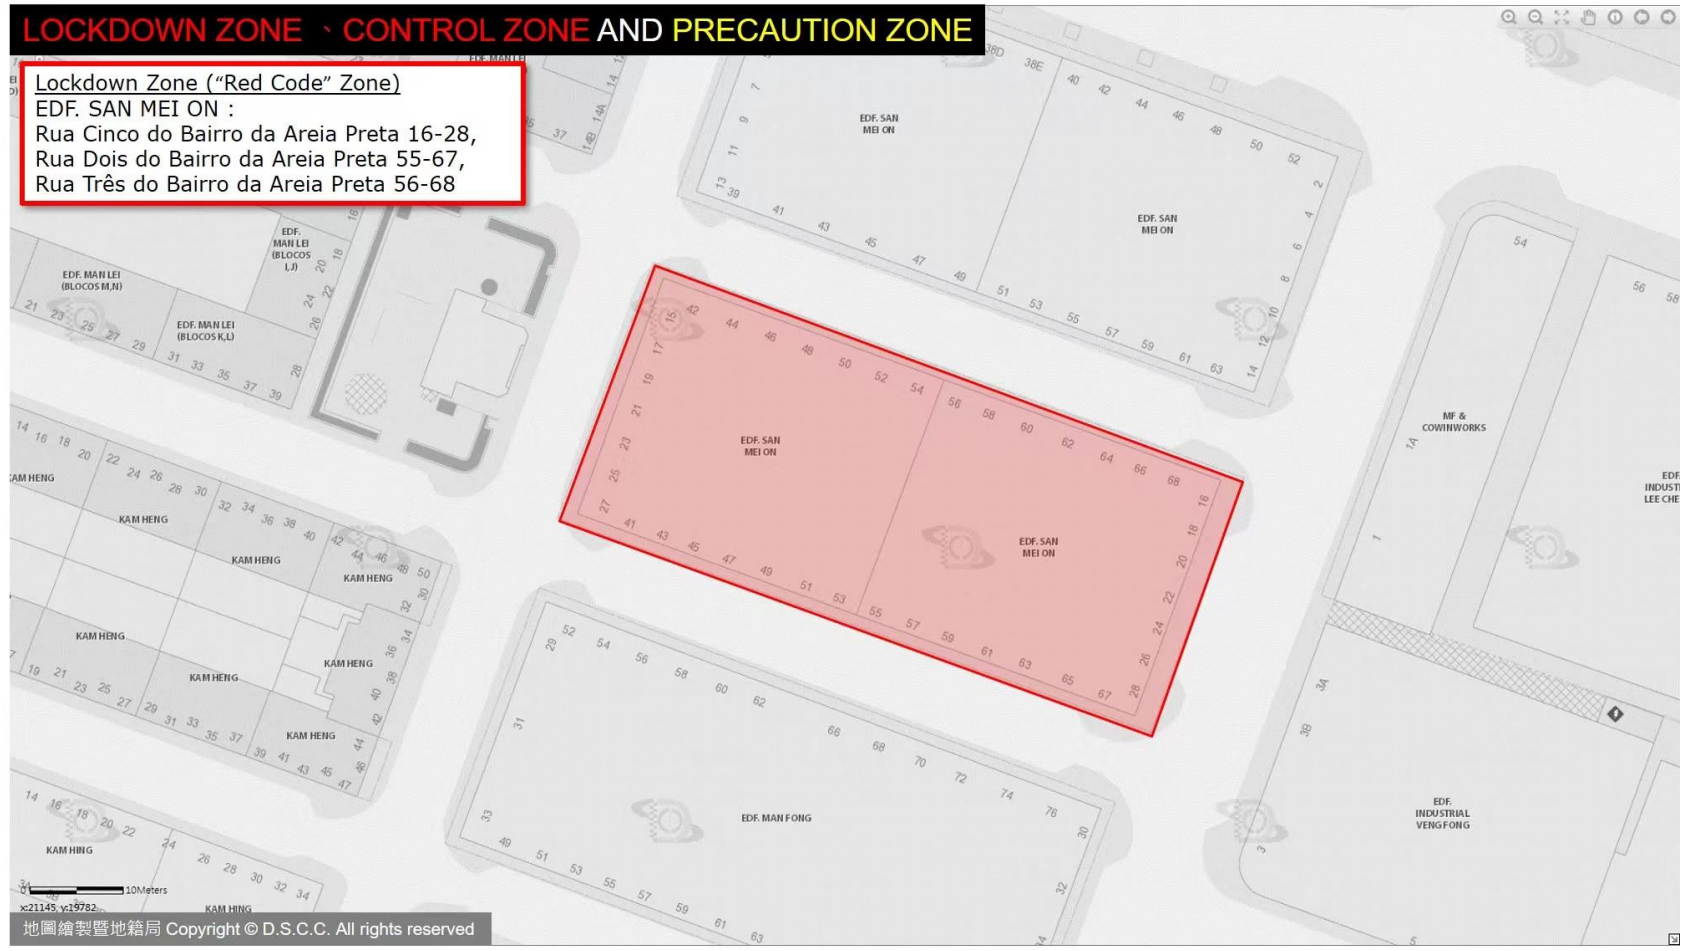

0 10Meters

x:21557, y:18431

LOCKDOWN ZONE · CONTROL ZONE AND PRECAUTION ZONE

Lockdown Zone ("Red Code" Zone)
Vila Universal, HOTEL KOU VA, VILA TONG KENG:
Travessa do Auto Novo 1-15A, Travessa do Bazar Novo 13-13A, Rua da Felicidade 69-73, Travessa da Felicidade 2-18

WAMAU
SAH CHUN
0 20Meters
x:21625, y:20031

LOCKDOWN ZONE · CONTROL ZONE AND PRECAUTION ZONE

Lockdown Zone (“Red Code” Zone)
EDF. YI NAM : Estrada dos Cavaleiros 71-71A, Istmo de
Ferreira do Amaral 64-64K, Rua da Tribuna 22

0 10Meters

x:20979, y:20232

LOCKDOWN ZONE · CONTROL ZONE AND PRECAUTION ZONE

Lockdown Zone (“Red Code” Zone)

EDF. SAN MEI ON :

Rua Cinco do Bairro da Areia Preta 16-28,

Rua Dois do Bairro da Areia Preta 55-67,

Rua Três do Bairro da Areia Preta 56-68

LOCKDOWN ZONE · CONTROL ZONE AND PRECAUTION ZONE

Lockdown Zone (“Red Code” Zone)

EDF. YAU KAI: Rua Um do Bairro Iao Hon 19-37

LOCKDOWN ZONE · CONTROL ZONE AND PRECAUTION ZONE