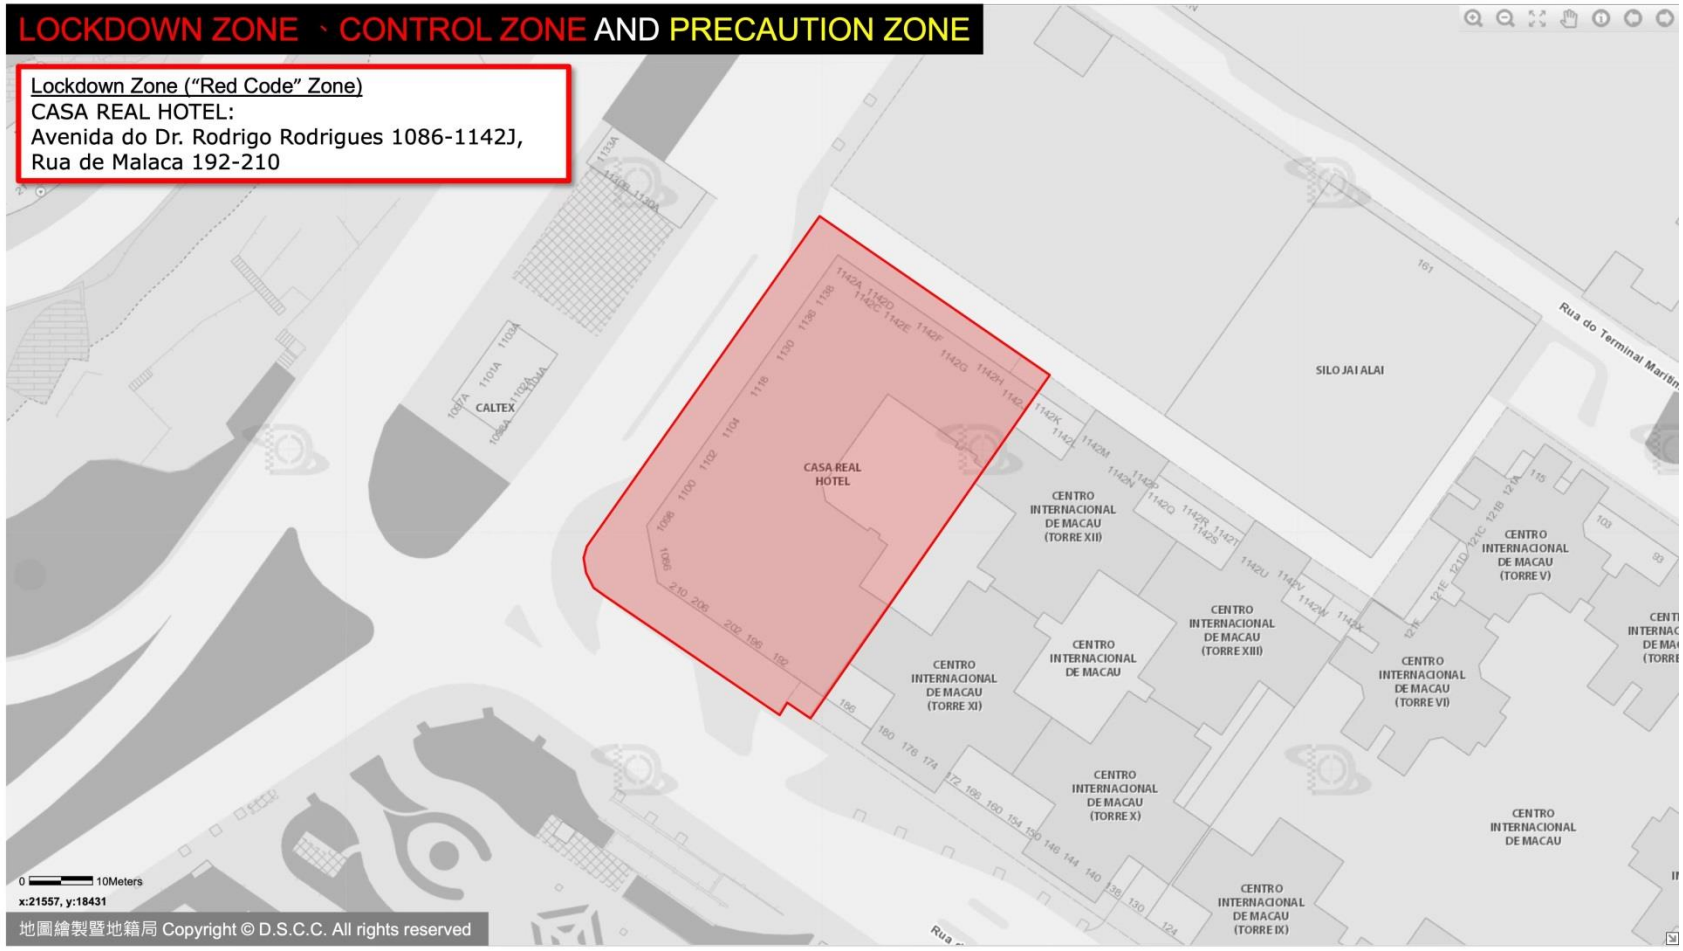

LOCKDOWN ZONE · CONTROL ZONE AND PRECAUTION ZONE

Lockdown Zone (“Red Code” Zone)
EDF. FAI FU: Rua do Comandante João Belo , Rua de Fái Chi Kei

LOCKDOWN ZONE · CONTROL ZONE AND PRECAUTION ZONE

Lockdown Zone ("Red Code" Zone)
CASA REAL HOTEL:
Avenida do Dr. Rodrigo Rodrigues 1086-1142J,
Rua de Malaca 192-210

0 10Meters

x:21557, y:18431

LOCKDOWN ZONE · CONTROL ZONE AND PRECAUTION ZONE

Lockdown Zone ("Red Code" Zone)
Vila Universal, HOTEL KOU VA, VILA TONG KENG:
Travessa do Auto Novo 1-15A, Travessa do Bazar Novo 13-13A, Rua da Felicidade 69-73, Travessa da Felicidade 2-18

LOCKDOWN ZONE - CONTROL ZONE AND PRECAUTION ZONE

Lockdown Zone ("Red Code" Zone)
SAN TOU KOCK(BLOCO 1): Rua da Prata 2-2E

LOCKDOWN ZONE · CONTROL ZONE AND PRECAUTION ZONE

Lockdown Zone (“Red Code” Zone)
EDF. JARDIM KONG FOK ON (BLOCO 6 & 7): Rua Central da Areia Preta

WAMAU
SAH CHUN
0 20Meters
x:21625, y:20031

LOCKDOWN ZONE · CONTROL ZONE AND PRECAUTION ZONE

Lockdown Zone (“Red Code” Zone)
EDF. YI NAM : Estrada dos Cavaleiros 71-71A, Istmo de
Ferreira do Amaral 64-64K, Rua da Tribuna 22