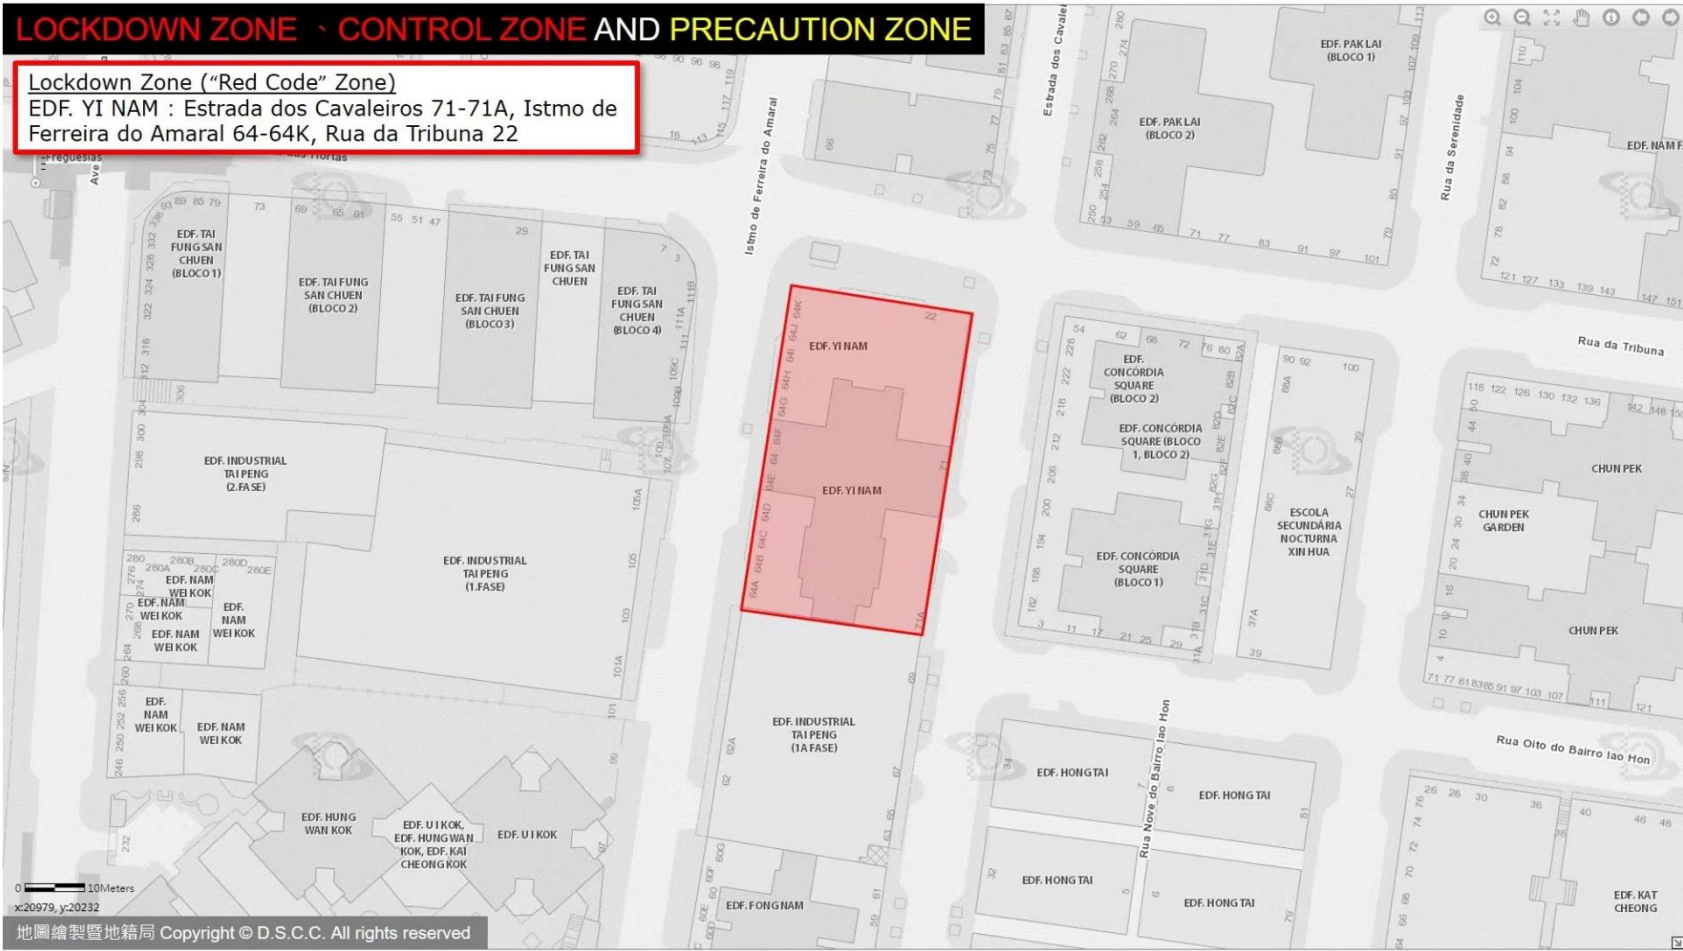

0 10Meters

x:21557, y:18431

LOCKDOWN ZONE · CONTROL ZONE AND PRECAUTION ZONE

Lockdown Zone ("Red Code" Zone)
Vila Universal, HOTEL KOU VA, VILA TONG KENG:
Travessa do Auto Novo 1-15A, Travessa do Bazar Novo 13-13A, Rua da Felicidade 69-73, Travessa da Felicidade 2-18

LOCKDOWN ZONE - CONTROL ZONE AND PRECAUTION ZONE

Lockdown Zone ("Red Code" Zone)
SAN TOU KOCK(BLOCO 1): Rua da Prata 2-2E

LOCKDOWN ZONE · CONTROL ZONE AND PRECAUTION ZONE

Lockdown Zone (“Red Code” Zone)
EDF. JARDIM KONG FOK ON (BLOCO 6 & 7): Rua Central da Areia Preta

WAMAU
SAH CHUN
0 20Meters
x:21625, y:20031

LOCKDOWN ZONE · CONTROL ZONE AND PRECAUTION ZONE

Lockdown Zone (“Red Code” Zone)
EDF. YI NAM : Estrada dos Cavaleiros 71-71A, Istmo de
Ferreira do Amaral 64-64K, Rua da Tribuna 22

0 10Meters

x:20979, y:20232

LOCKDOWN ZONE · CONTROL ZONE AND PRECAUTION ZONE

Lockdown Zone (“Red Code” Zone)

EDF. SAN MEI ON :

Rua Cinco do Bairro da Areia Preta 16-28,

Rua Dois do Bairro da Areia Preta 55-67,