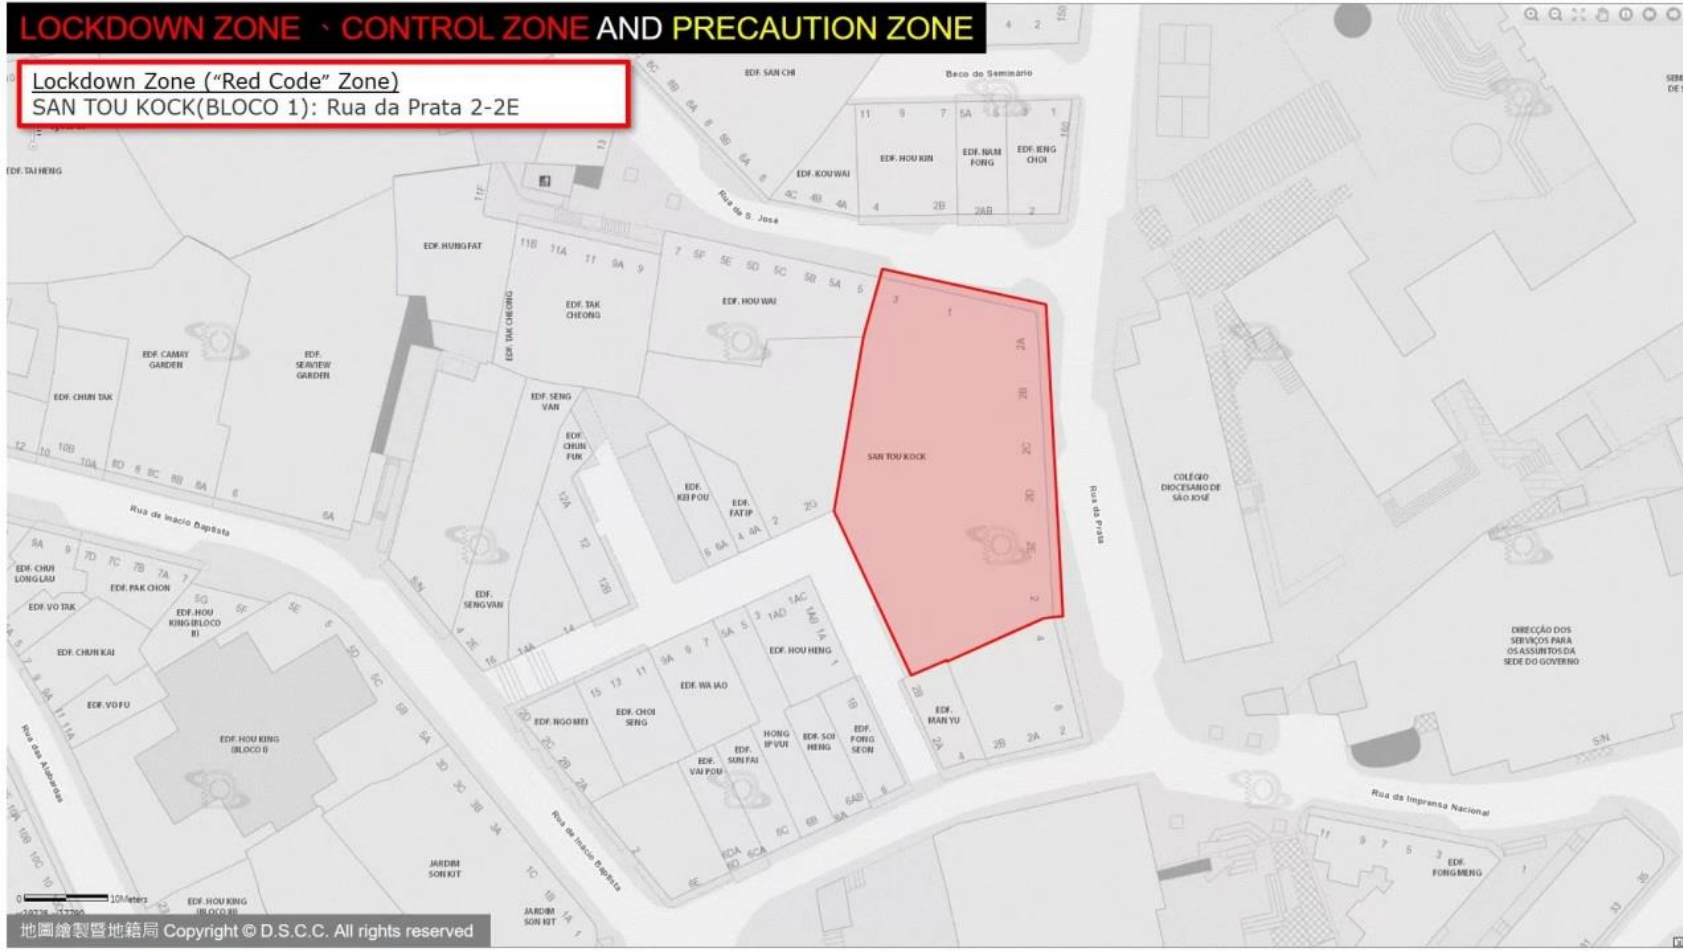

LOCKDOWN ZONE · CONTROL ZONE AND PRECAUTION ZONE

Lockdown Zone (“Red Code” Zone)
EDF. FAI FU: Rua do Comandante João Belo , Rua de Fái Chi Kei

LOCKDOWN ZONE · CONTROL ZONE AND PRECAUTION ZONE

Lockdown Zone ("Red Code" Zone)
CASA REAL HOTEL:
Avenida do Dr. Rodrigo Rodrigues 1086-1142J,
Rua de Malaca 192-210

0 10Meters

x:21557, y:18431

LOCKDOWN ZONE · CONTROL ZONE AND PRECAUTION ZONE

Lockdown Zone ("Red Code" Zone)
Vila Universal, HOTEL KOU VA, VILA TONG KENG:
Travessa do Auto Novo 1-15A, Travessa do Bazar Novo 13-13A, Rua da Felicidade 69-73, Travessa da Felicidade 2-18

LOCKDOWN ZONE - CONTROL ZONE AND PRECAUTION ZONE

Lockdown Zone ("Red Code" Zone)
SAN TOU KOCK(BLOCO 1): Rua da Prata 2-2E

LOCKDOWN ZONE · CONTROL ZONE AND PRECAUTION ZONE

Lockdown Zone (“Red Code” Zone)
EDF. JARDIM KONG FOK ON (BLOCO 6 & 7): Rua Central da Areia Preta

WAMAU
SAH CHUN
0 20Meters
x:21625, y:20031

LOCKDOWN ZONE · CONTROL ZONE AND PRECAUTION ZONE

Lockdown Zone (“Red Code” Zone)
EDF. YI NAM : Estrada dos Cavaleiros 71-71A, Istmo de
Ferreira do Amaral 64-64K, Rua da Tribuna 22