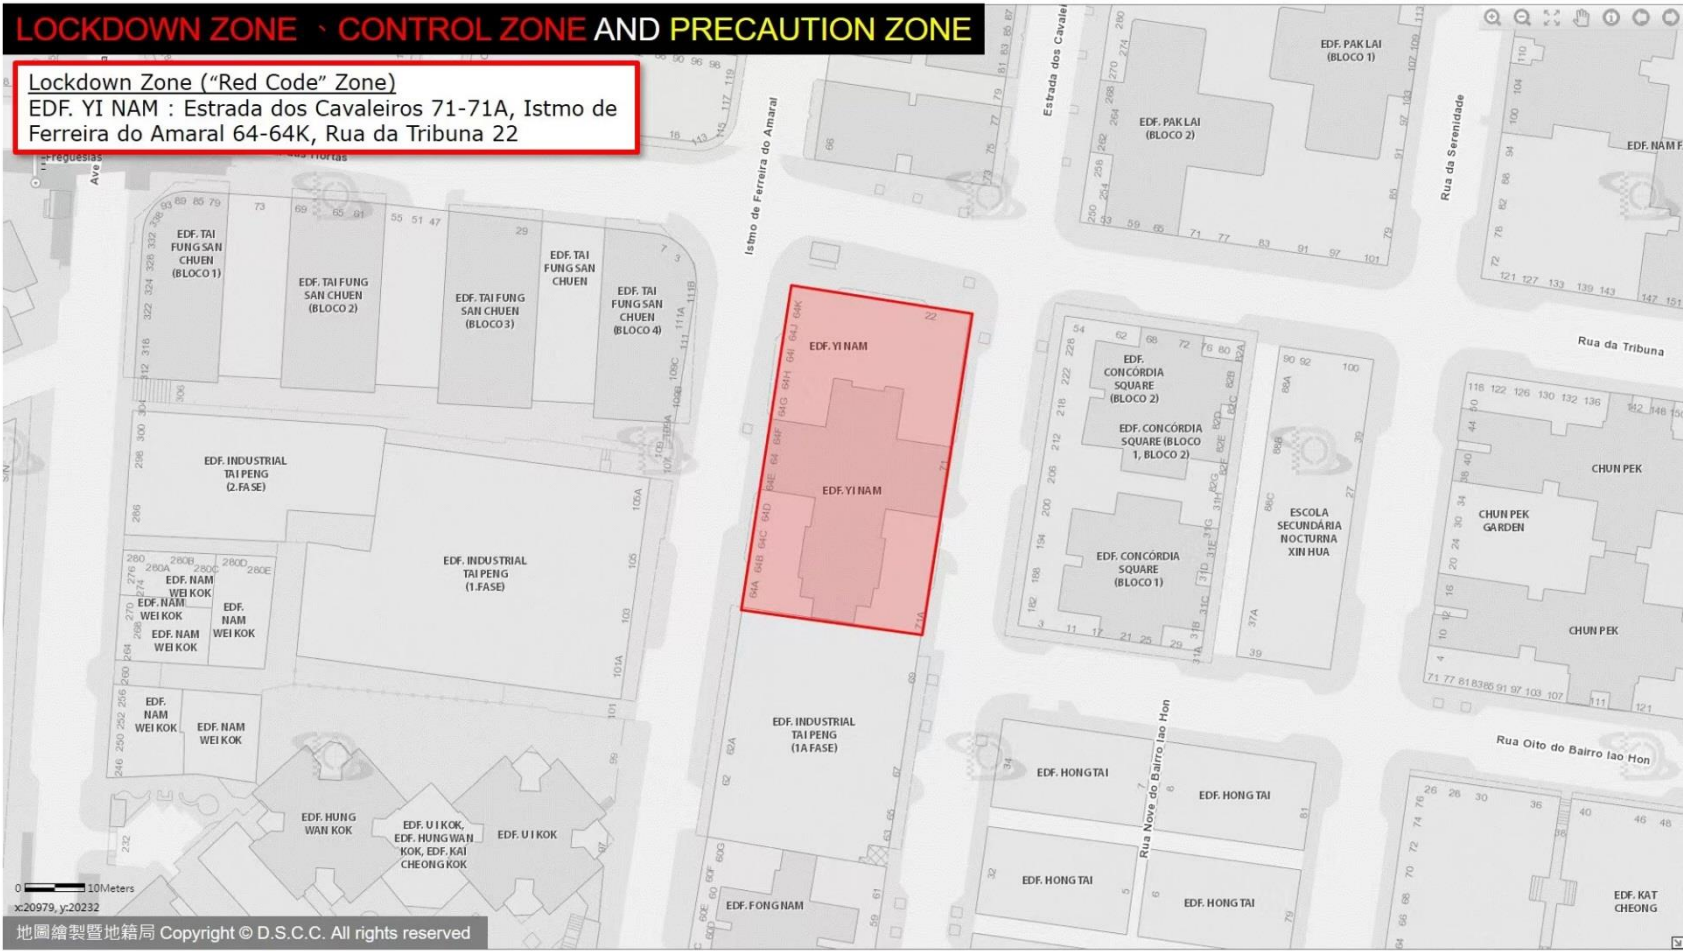

# LOCKDOWN ZONE · CONTROL ZONE AND PRECAUTION ZONE

**Lockdown Zone ("Red Code" Zone)**  
Vila Universal, HOTEL KOU VA, VILA TONG KENG:  
Travessa do Auto Novo 1-15A, Travessa do Bazar Novo 13-13A, Rua da Felicidade 69-73, Travessa da Felicidade 2-18

# LOCKDOWN ZONE · CONTROL ZONE AND PRECAUTION ZONE

**Lockdown Zone (“Red Code” Zone)**  
EDF. JARDIM KONG FOK ON (BLOCO 6 & 7): Rua Central da Areia Preta

WAMAU  
SAH CHUN  
0 20Meters  
x:21625, y:20031

# LOCKDOWN ZONE · CONTROL ZONE AND PRECAUTION ZONE

Lockdown Zone (“Red Code” Zone)  
EDF. YI NAM : Estrada dos Cavaleiros 71-71A, Istmo de  
Ferreira do Amaral 64-64K, Rua da Tribuna 22

0 10Meters

x:20979, y:20232

# LOCKDOWN ZONE - CONTROL ZONE AND PRECAUTION ZONE

Lockdown Zone ("Red Code" Zone)  
EDF. IAN TOU : Rua da Rosa 3-3A