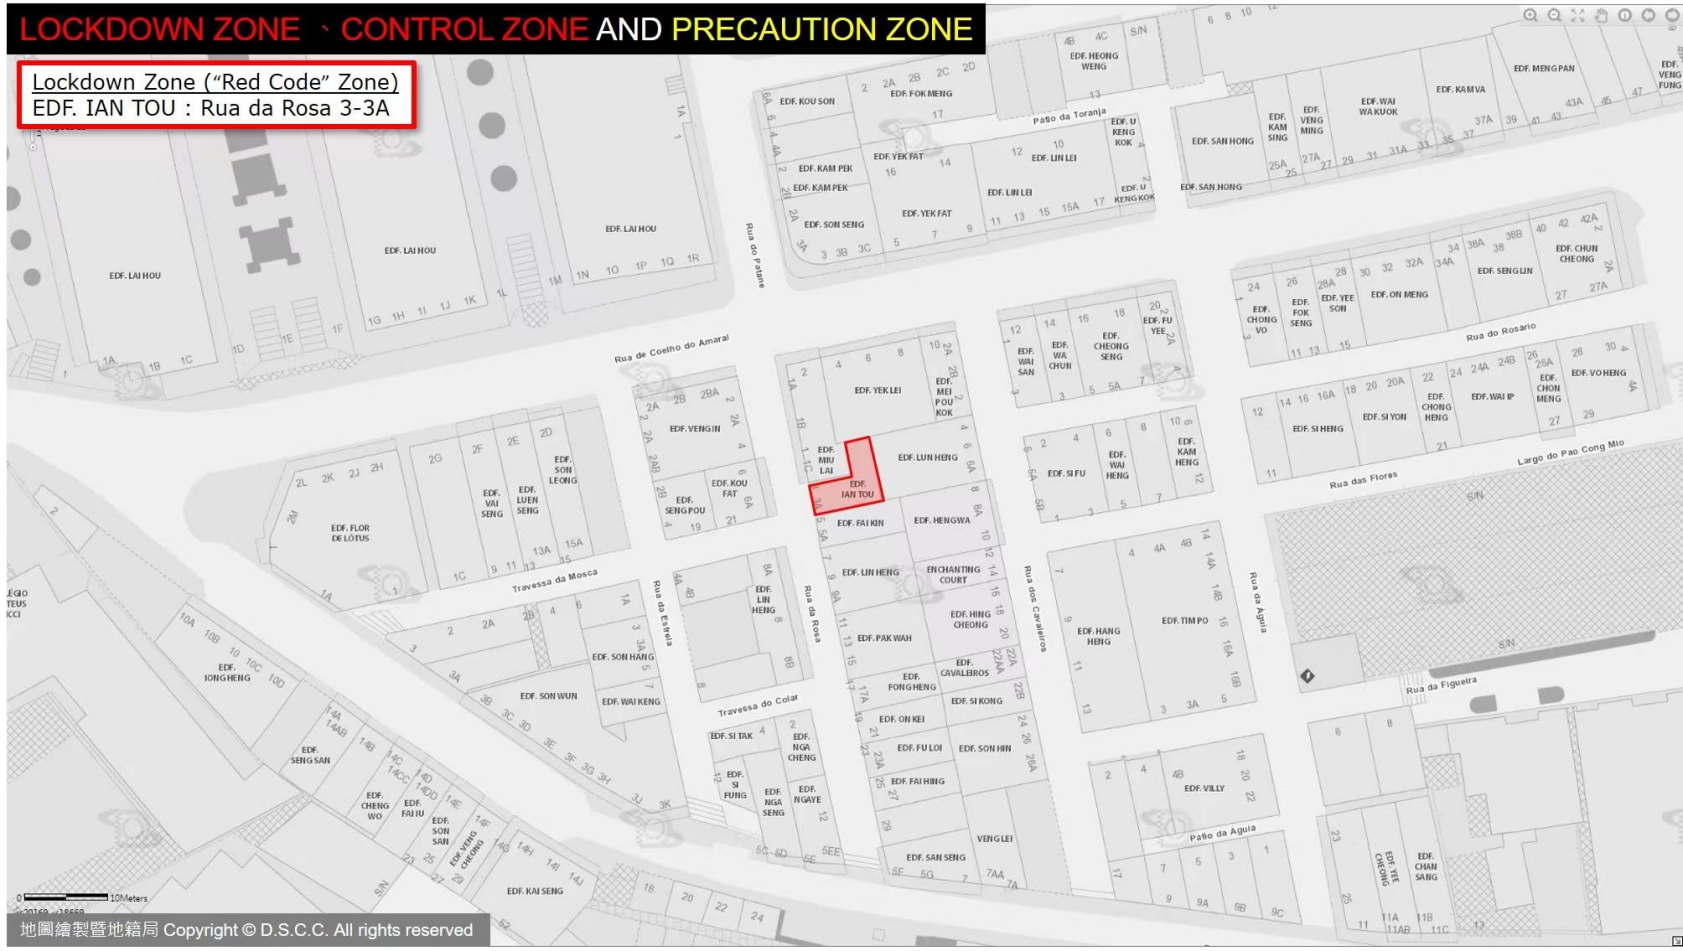

# LOCKDOWN ZONE · CONTROL ZONE AND PRECAUTION ZONE

**Lockdown Zone ("Red Code" Zone)**  
Vila Universal, HOTEL KOU VA, VILA TONG KENG:  
Travessa do Auto Novo 1-15A, Travessa do Bazar Novo 13-13A, Rua da Felicidade 69-73, Travessa da Felicidade 2-18

# LOCKDOWN ZONE · CONTROL ZONE AND PRECAUTION ZONE

Lockdown Zone (“Red Code” Zone)  
EDF. YI NAM : Estrada dos Cavaleiros 71-71A, Istmo de  
Ferreira do Amaral 64-64K, Rua da Tribuna 22

0 10Meters

x:20979, y:20232

# LOCKDOWN ZONE - CONTROL ZONE AND PRECAUTION ZONE

Lockdown Zone ("Red Code" Zone)  
EDF. IAN TOU : Rua da Rosa 3-3A

# LOCKDOWN ZONE、CONTROL ZONE AND PRECAUTION ZONE

**Lockdown Zone ("Red Code" Zone)**  
EDF. SIU TAK(BLOCO 1) : Rua de Corte Real 21-25A