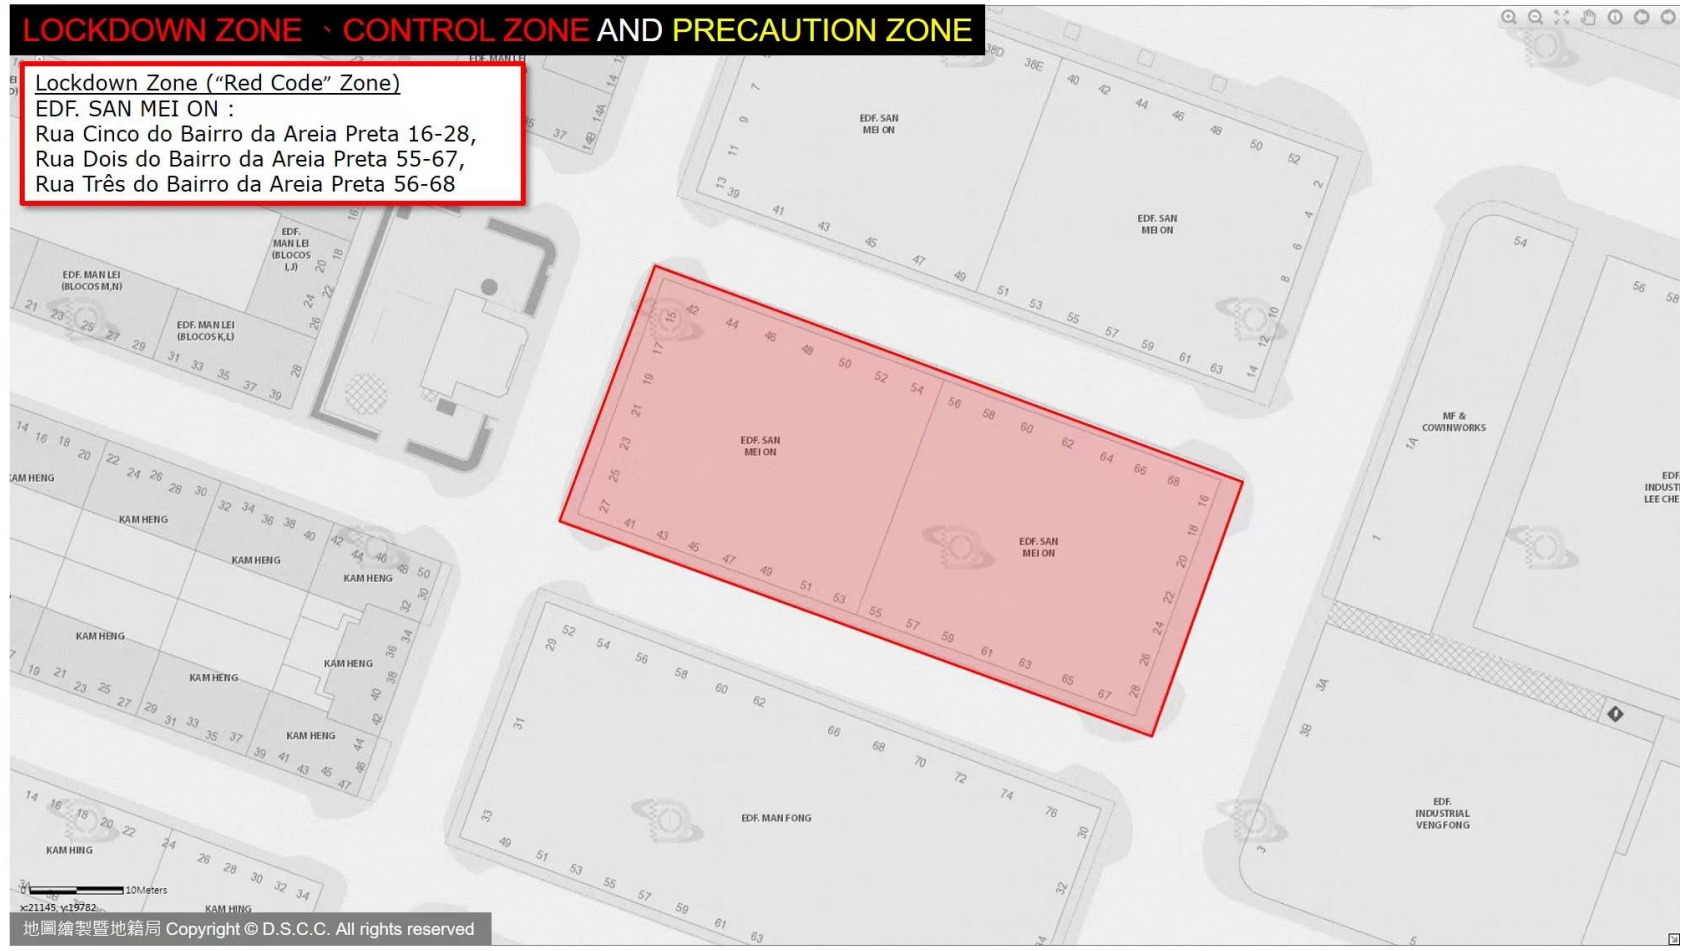

LOCKDOWN ZONE · CONTROL ZONE AND PRECAUTION ZONE

Lockdown Zone ("Red Code" Zone)
EDF. SAN MEI ON :
Rua Cinco do Bairro da Areia Preta 16-28,
Rua Dois do Bairro da Areia Preta 55-67,
Rua Três do Bairro da Areia Preta 56-68