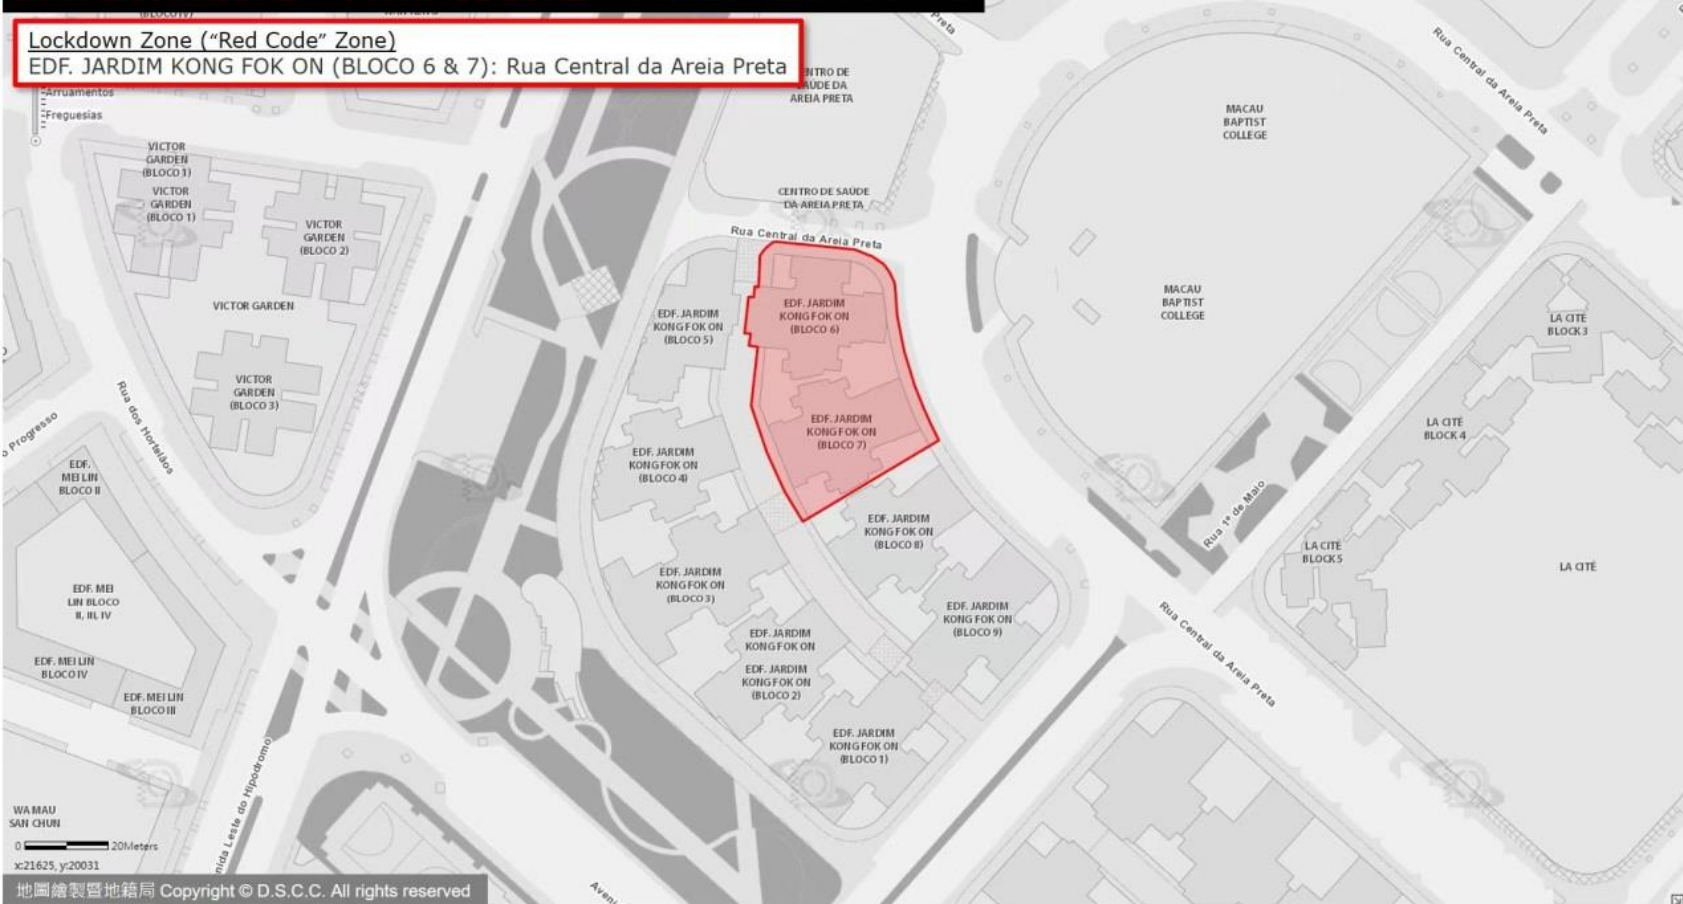

# LOCKDOWN ZONE · CONTROL ZONE AND PRECAUTION ZONE

**Lockdown Zone ("Red Code" Zone)**  
Vila Universal, HOTEL KOU VA, VILA TONG KENG:  
Travessa do Auto Novo 1-15A, Travessa do Bazar Novo 13-13A, Rua da Felicidade 69-73, Travessa da Felicidade 2-18

# LOCKDOWN ZONE - CONTROL ZONE AND PRECAUTION ZONE

Lockdown Zone ("Red Code" Zone)  
SAN TOU KOCK(BLOCO 1): Rua da Prata 2-2E

# LOCKDOWN ZONE · CONTROL ZONE AND PRECAUTION ZONE

**Lockdown Zone (“Red Code” Zone)**  
EDF. JARDIM KONG FOK ON (BLOCO 6 & 7): Rua Central da Areia Preta

WAMAU  
SAH CHUN  
0 20Meters  
x:21625, y:20031

# LOCKDOWN ZONE - CONTROL ZONE AND PRECAUTION ZONE

Lockdown Zone ("Red Code" Zone)  
EDF. IAN TOU : Rua da Rosa 3-3A