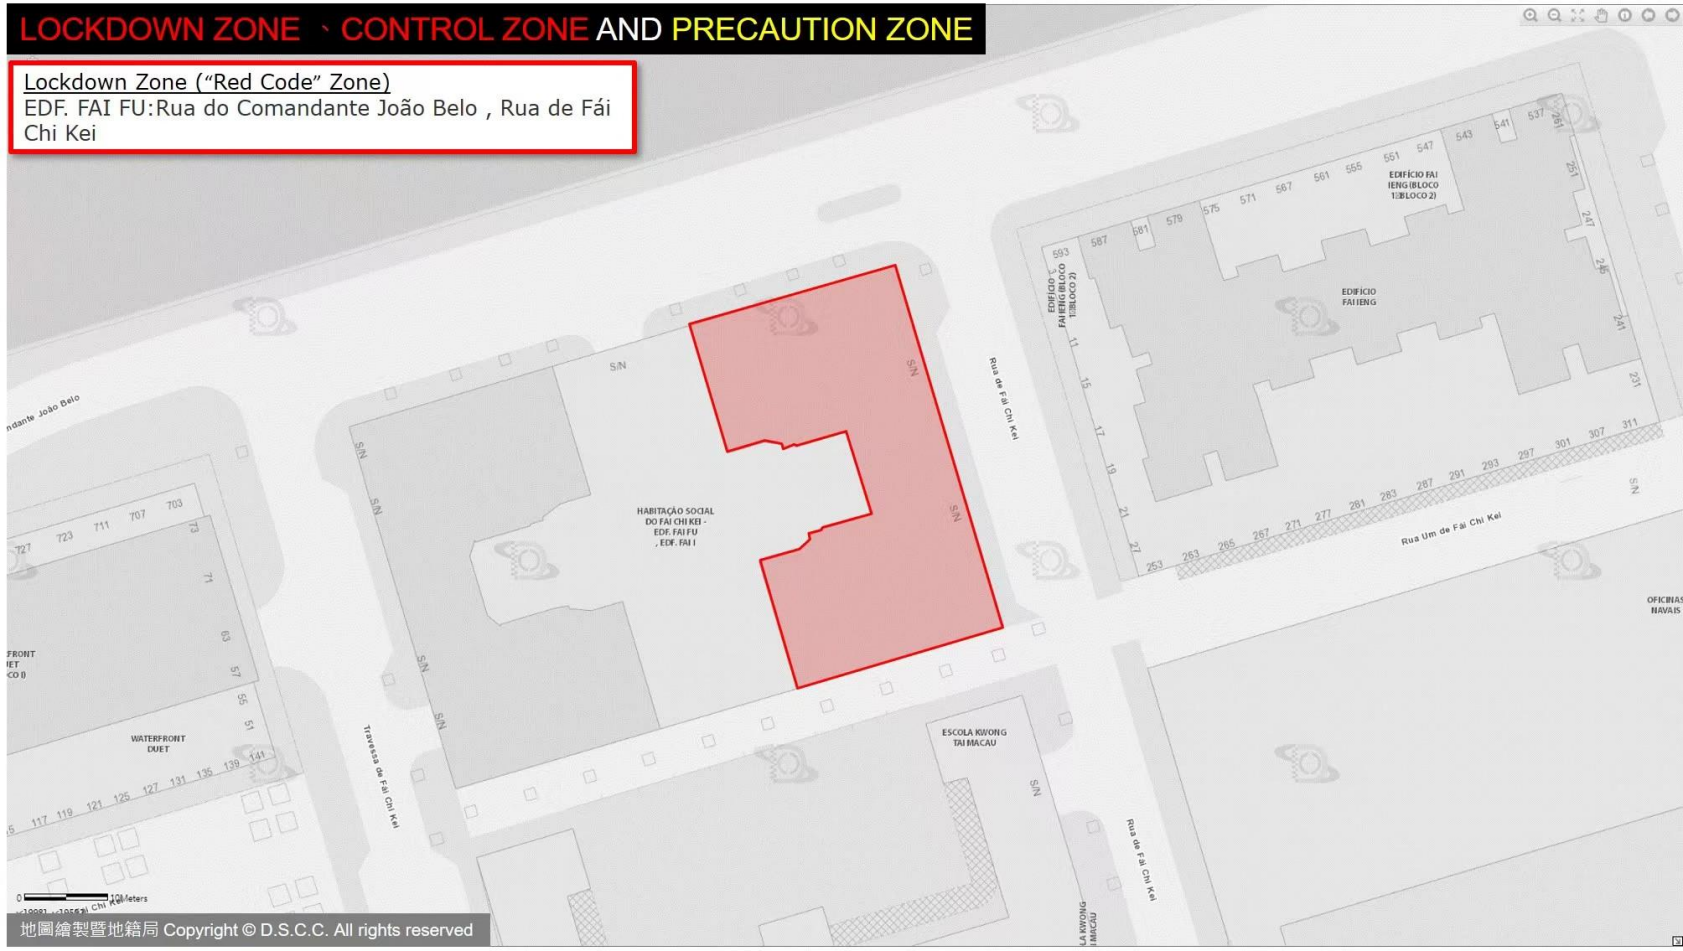

# LOCKDOWN ZONE · CONTROL ZONE AND PRECAUTION ZONE

**Lockdown Zone (“Red Code” Zone)**  
EDF. FAI FU: Rua do Comandante João Belo , Rua de Fái Chi Kei

# LOCKDOWN ZONE · CONTROL ZONE AND PRECAUTION ZONE

**Lockdown Zone ("Red Code" Zone)**  
Vila Universal, HOTEL KOU VA, VILA TONG KENG:  
Travessa do Auto Novo 1-15A, Travessa do Bazar Novo 13-13A, Rua da Felicidade 69-73, Travessa da Felicidade 2-18

# LOCKDOWN ZONE - CONTROL ZONE AND PRECAUTION ZONE

Lockdown Zone ("Red Code" Zone)  
SAN TOU KOCK(BLOCO 1): Rua da Prata 2-2E

# LOCKDOWN ZONE · CONTROL ZONE AND PRECAUTION ZONE

**Lockdown Zone (“Red Code” Zone)**  
EDF. JARDIM KONG FOK ON (BLOCO 6 & 7): Rua Central da Areia Preta

WAMAU  
SAH CHUN  
0 20Meters  
x:21625, y:20031