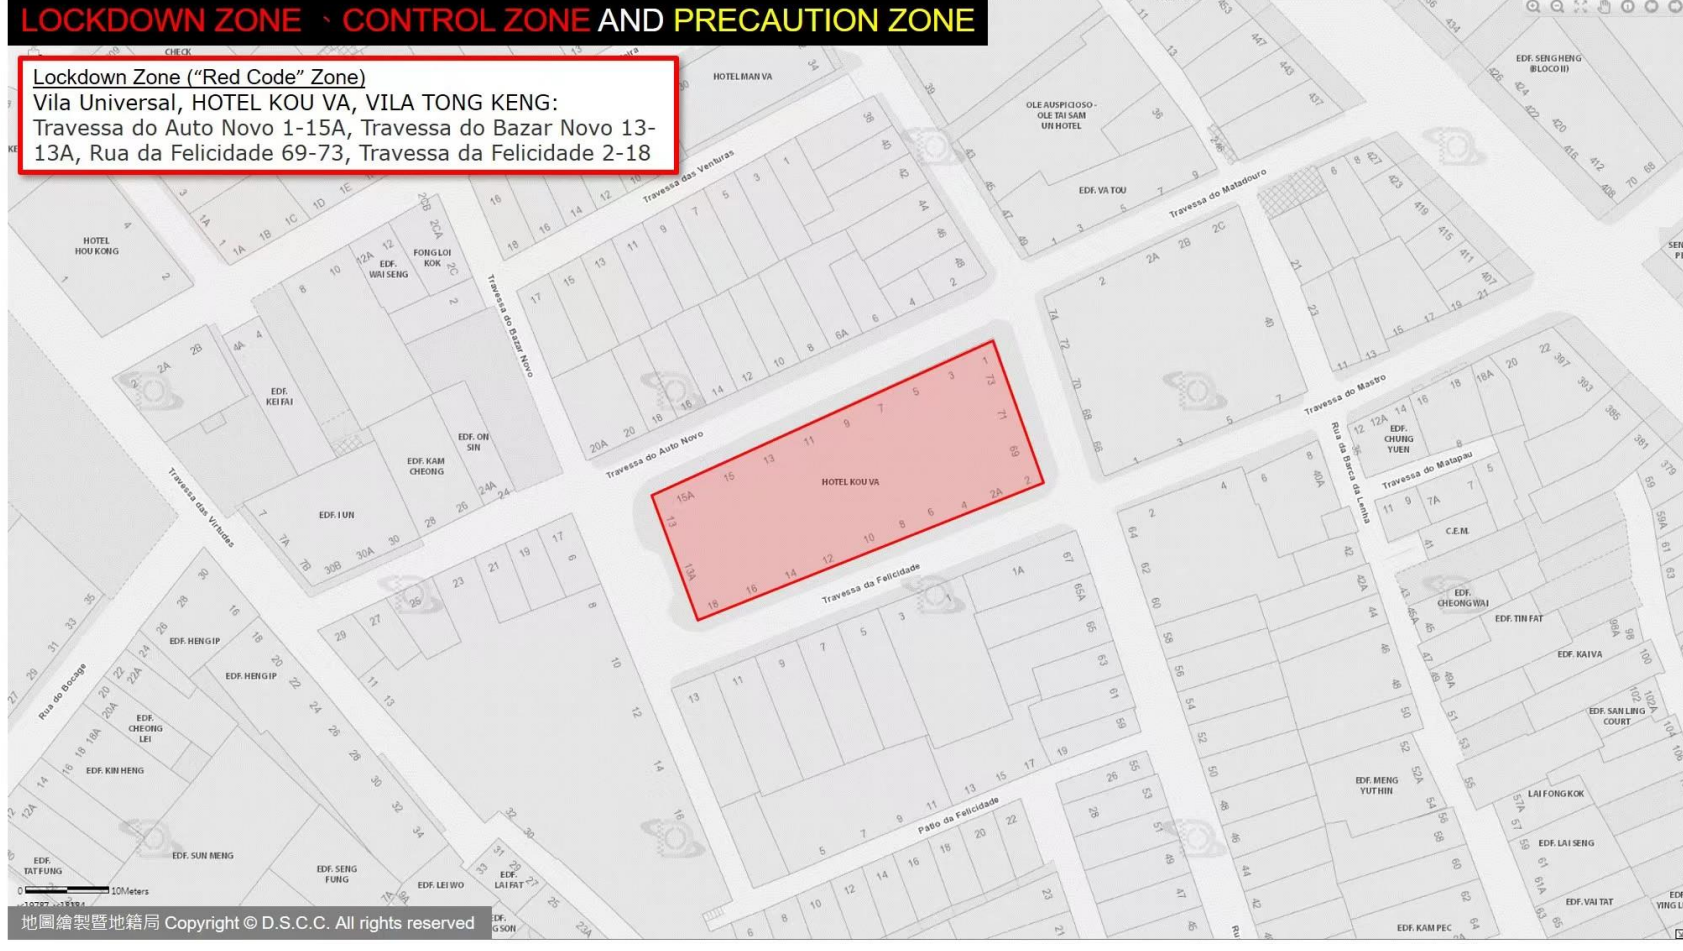

# LOCKDOWN ZONE · CONTROL ZONE AND PRECAUTION ZONE

**Lockdown Zone (“Red Code” Zone)**  
EDF. FAI FU: Rua do Comandante João Belo , Rua de Fái Chi Kei

# LOCKDOWN ZONE · CONTROL ZONE AND PRECAUTION ZONE

**Lockdown Zone ("Red Code" Zone)**  
Vila Universal, HOTEL KOU VA, VILA TONG KENG:  
Travessa do Auto Novo 1-15A, Travessa do Bazar Novo 13-13A, Rua da Felicidade 69-73, Travessa da Felicidade 2-18

# LOCKDOWN ZONE - CONTROL ZONE AND PRECAUTION ZONE

Lockdown Zone ("Red Code" Zone)  
SAN TOU KOCK(BLOCO 1): Rua da Prata 2-2E