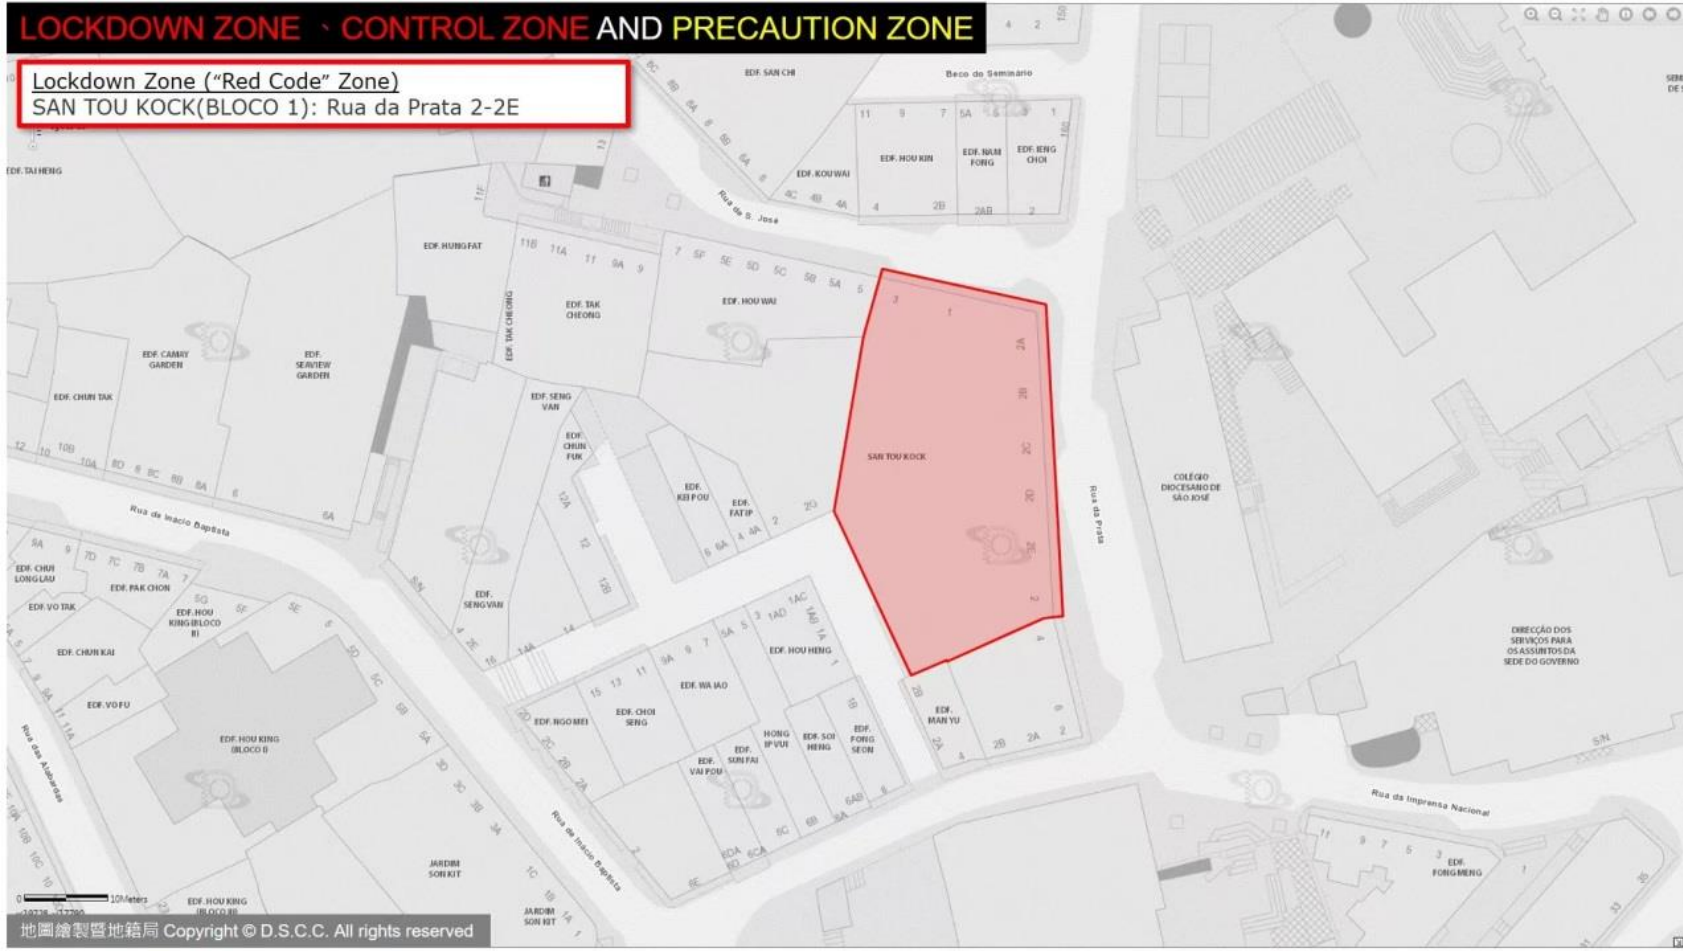

# LOCKDOWN ZONE · CONTROL ZONE AND PRECAUTION ZONE

**Lockdown Zone (“Red Code” Zone)**  
EDF. FAI FU: Rua do Comandante João Belo , Rua de Fái Chi Kei

# LOCKDOWN ZONE · CONTROL ZONE AND PRECAUTION ZONE

**Lockdown Zone ("Red Code" Zone)**  
Vila Universal, HOTEL KOU VA, VILA TONG KENG:  
Travessa do Auto Novo 1-15A, Travessa do Bazar Novo 13-13A, Rua da Felicidade 69-73, Travessa da Felicidade 2-18

# LOCKDOWN ZONE - CONTROL ZONE AND PRECAUTION ZONE

Lockdown Zone ("Red Code" Zone)  
SAN TOU KOCK(BLOCO 1): Rua da Prata 2-2E

# LOCKDOWN ZONE · CONTROL ZONE AND PRECAUTION ZONE

**Lockdown Zone (“Red Code” Zone)**  
EDF. JARDIM KONG FOK ON (BLOCO 6 & 7): Rua Central da Areia Preta

WAMAU  
SAH CHUN  
0 20Meters  
x:21625, y:20031