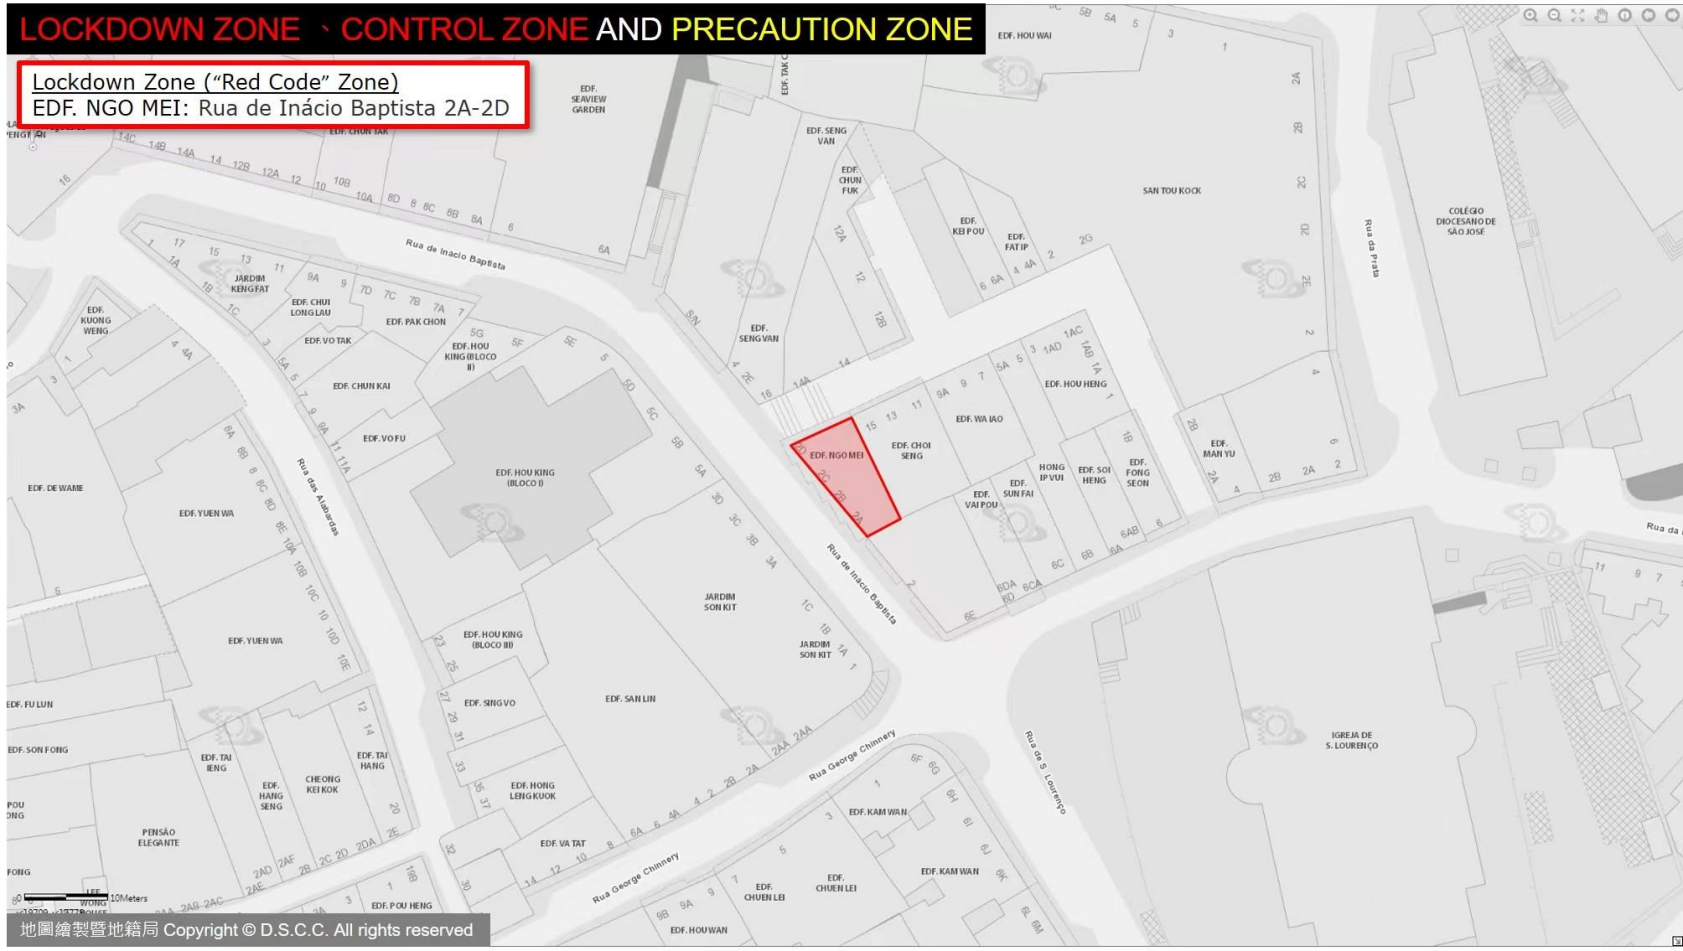

# LOCKDOWN ZONE · CONTROL ZONE AND PRECAUTION ZONE

**Lockdown Zone ("Red Code" Zone)**  
Vila Universal, HOTEL KOU VA, VILA TONG KENG:  
Travessa do Auto Novo 1-15A, Travessa do Bazar Novo 13-13A, Rua da Felicidade 69-73, Travessa da Felicidade 2-18

# LOCKDOWN ZONE - CONTROL ZONE AND PRECAUTION ZONE

Lockdown Zone ("Red Code" Zone)  
EDF. IAN TOU : Rua da Rosa 3-3A

# LOCKDOWN ZONE、CONTROL ZONE AND PRECAUTION ZONE

**Lockdown Zone ("Red Code" Zone)**  
EDF. SIU TAK(BLOCO 1) : Rua de Corte Real 21-25A

# LOCKDOWN ZONE CONTROL ZONE AND PRECAUTION ZONE

**Lockdown Zone ("Red Code" Zone)**  
EDF. NGO MEI: Rua de Inácio Baptista 2A-2D