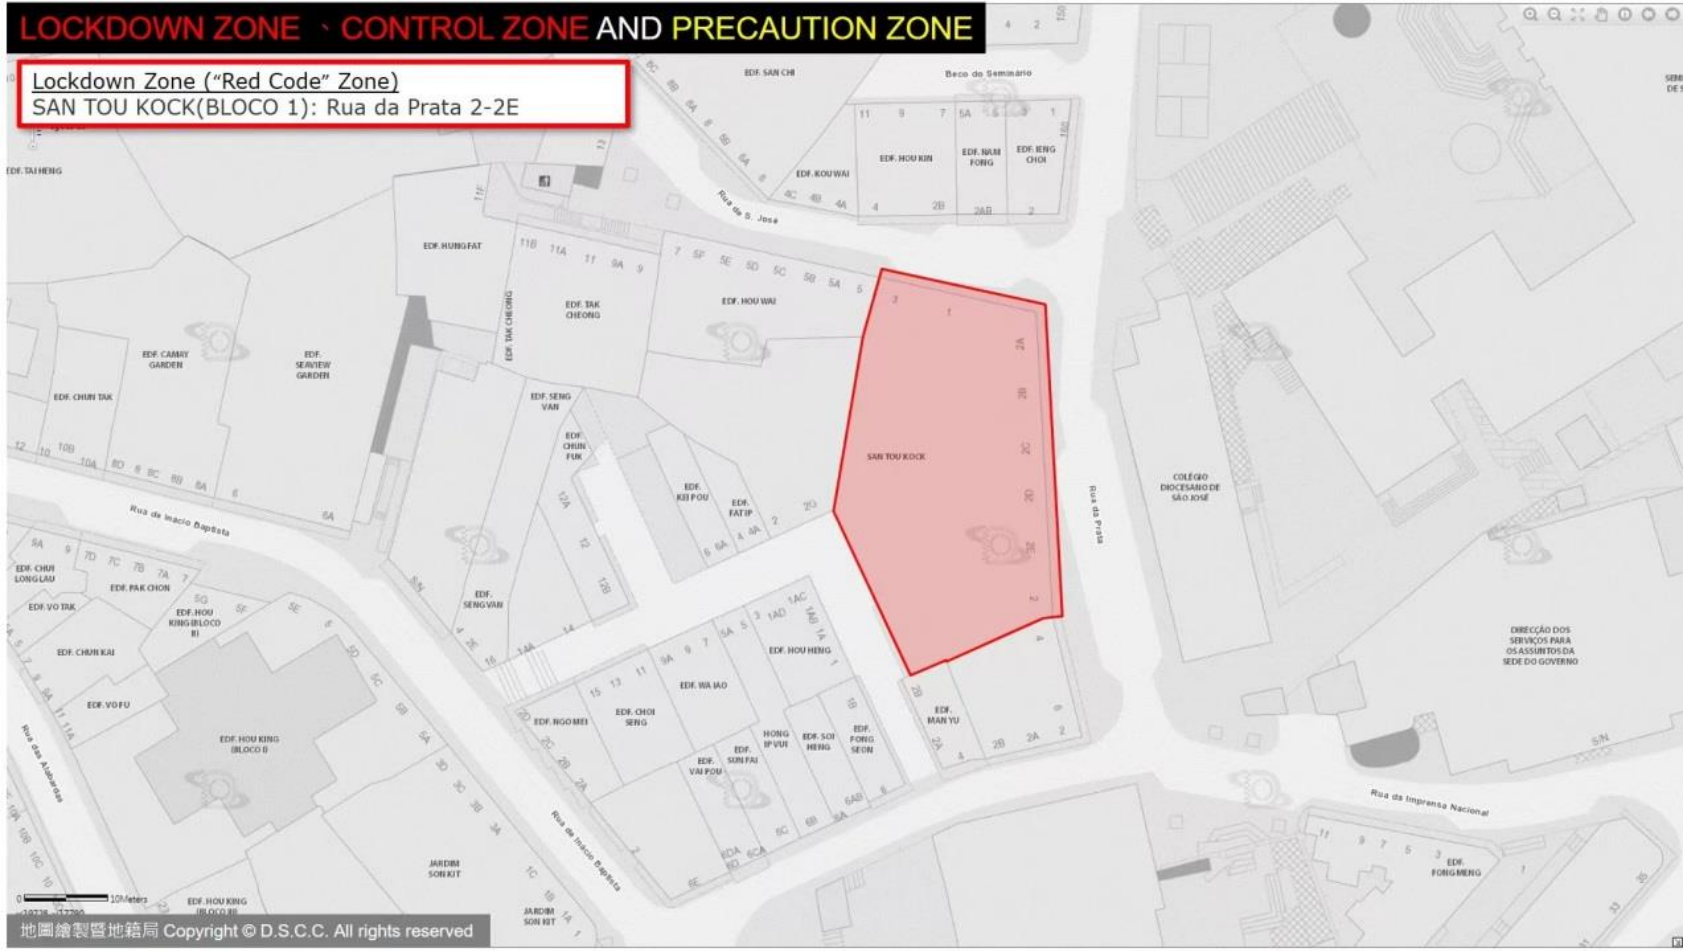

LOCKDOWN ZONE · CONTROL ZONE AND PRECAUTION ZONE

Lockdown Zone ("Red Code" Zone)
EDF. FAI FU: Rua do Comandante João Belo , Rua de Fái Chi Kei

LOCKDOWN ZONE - CONTROL ZONE AND PRECAUTION ZONE

Lockdown Zone ("Red Code" Zone)
SAN TAU KOCK(BLOCO 1): Rua da Prata 2-2E

LOCKDOWN ZONE · CONTROL ZONE AND PRECAUTION ZONE

Lockdown Zone ("Red Code" Zone)
EDF. JARDIM KONG FOK ON (BLOCO 6 & 7): Rua Central da Areia Preta

WAMAU
SAH CHUN
0 20Meters
x:21625, y:20031

LOCKDOWN ZONE · CONTROL ZONE AND PRECAUTION ZONE

Lockdown Zone (“Red Code” Zone)
EDF. YI NAM : Estrada dos Cavaleiros 71-71A, Istmo de
Ferreira do Amaral 64-64K, Rua da Tribuna 22

0 10Meters

x:20979, y:20232

LOCKDOWN ZONE - CONTROL ZONE AND PRECAUTION ZONE

Lockdown Zone ("Red Code" Zone)
EDF. IAN TOU : Rua da Rosa 3-3A

LOCKDOWN ZONE、CONTROL ZONE AND PRECAUTION ZONE

Lockdown Zone (“Red Code” Zone)
EDF. SIU TAK(BLOCO 1) : Rua de Corte Real 21-25A

LOCKDOWN ZONE、CONTROL ZONE AND PRECAUTION ZONE