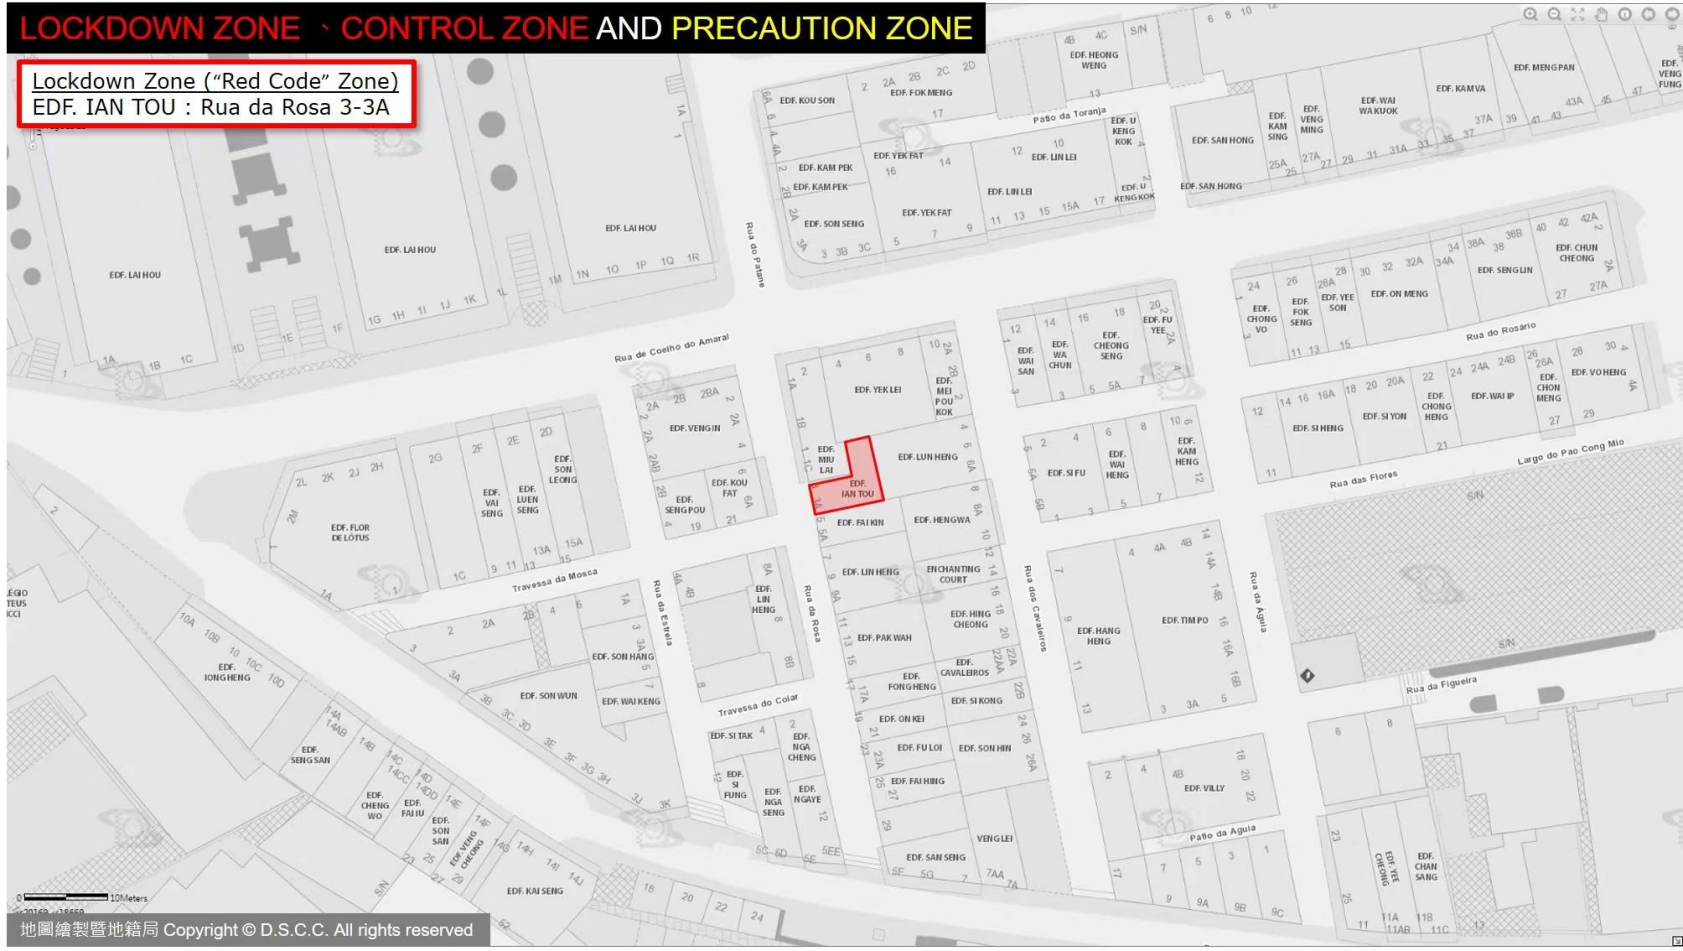

LOCKDOWN ZONE · CONTROL ZONE AND PRECAUTION ZONE

Lockdown Zone ("Red Code" Zone)
EDF. FAI FU: Rua do Comandante João Belo , Rua de Fái Chi Kei

LOCKDOWN ZONE - CONTROL ZONE AND PRECAUTION ZONE

Lockdown Zone ("Red Code" Zone)
SAN TAU KOCK(BLOCO 1): Rua da Prata 2-2E

LOCKDOWN ZONE · CONTROL ZONE AND PRECAUTION ZONE

Lockdown Zone ("Red Code" Zone)
EDF. JARDIM KONG FOK ON (BLOCO 6 & 7): Rua Central da Areia Preta

WAMAU
SAH CHUN
0 20Meters
x:21625, y:20031

LOCKDOWN ZONE · CONTROL ZONE AND PRECAUTION ZONE

Lockdown Zone (“Red Code” Zone)
EDF. YI NAM : Estrada dos Cavaleiros 71-71A, Istmo de
Ferreira do Amaral 64-64K, Rua da Tribuna 22

0 10Meters

x:20979, y:20232

LOCKDOWN ZONE - CONTROL ZONE AND PRECAUTION ZONE

Lockdown Zone ("Red Code" Zone)
EDF. IAN TOU : Rua da Rosa 3-3A

LOCKDOWN ZONE、CONTROL ZONE AND PRECAUTION ZONE

Lockdown Zone (“Red Code” Zone)
EDF. SIU TAK(BLOCO 1) : Rua de Corte Real 21-25A

LOCKDOWN ZONE、CONTROL ZONE AND PRECAUTION ZONE