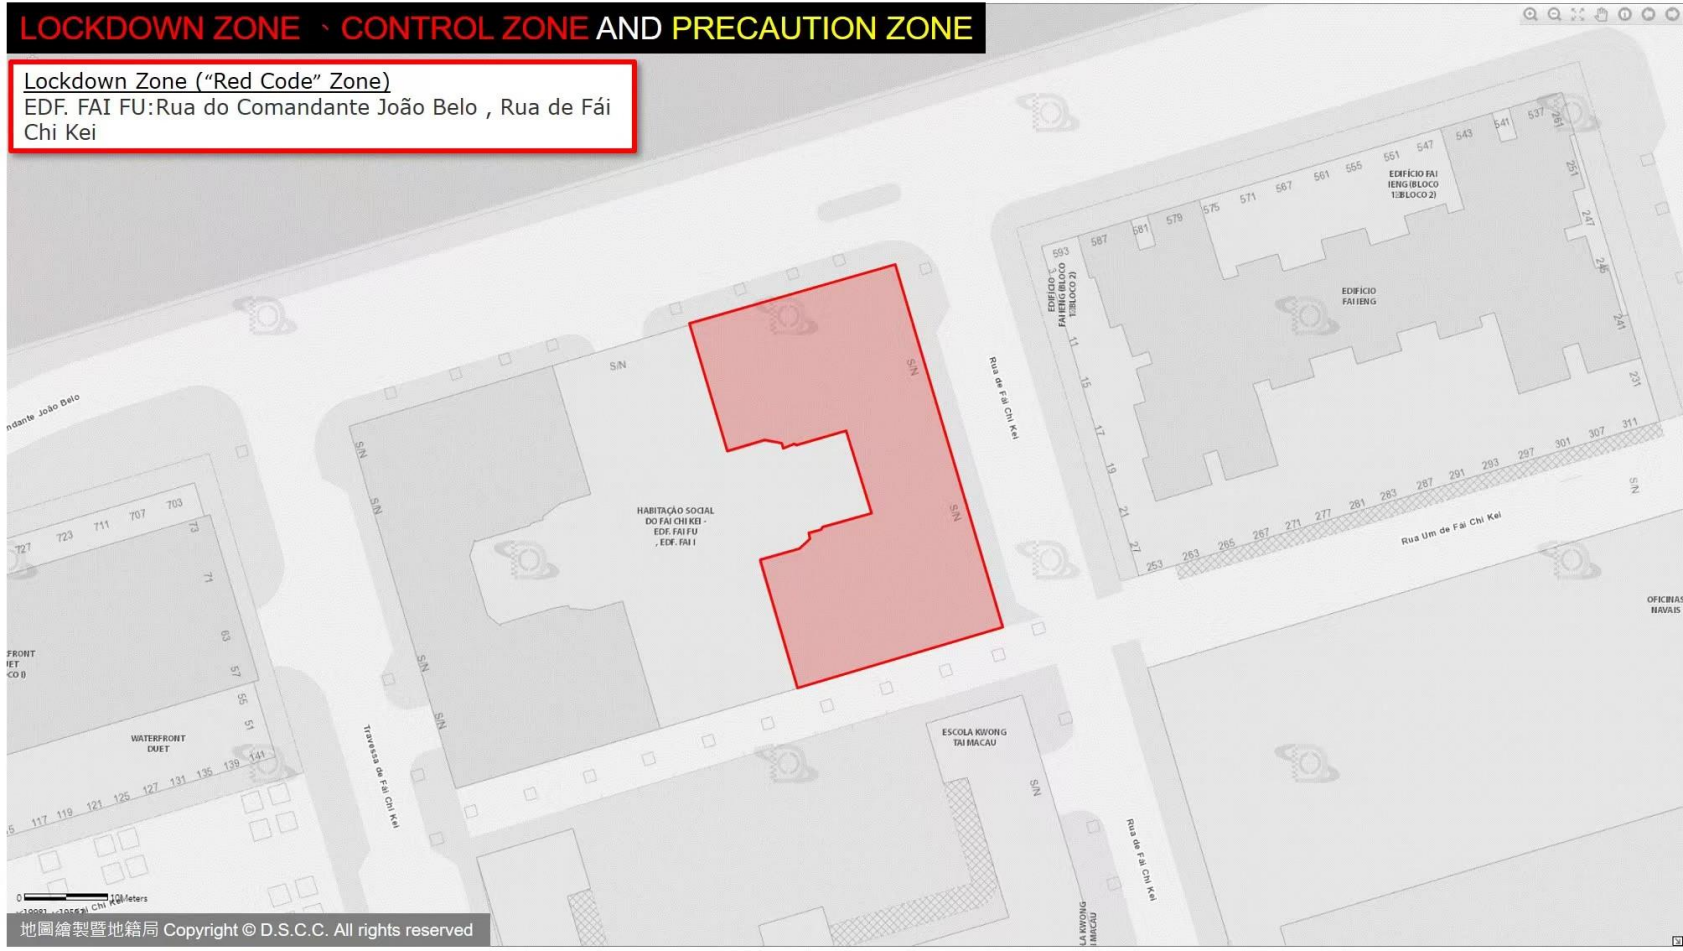

LOCKDOWN ZONE · CONTROL ZONE AND PRECAUTION ZONE

Lockdown Zone ("Red Code" Zone)
EDF. FAI FU: Rua do Comandante João Belo , Rua de Fái Chi Kei

LOCKDOWN ZONE - CONTROL ZONE AND PRECAUTION ZONE

Lockdown Zone ("Red Code" Zone)
SAN TAU KOCK(BLOCO 1): Rua da Prata 2-2E

LOCKDOWN ZONE · CONTROL ZONE AND PRECAUTION ZONE

Lockdown Zone ("Red Code" Zone)
EDF. JARDIM KONG FOK ON (BLOCO 6 & 7): Rua Central da Areia Preta

WAMAU
SAH CHUN
0 20Meters
x:21625, y:20031

LOCKDOWN ZONE · CONTROL ZONE AND PRECAUTION ZONE

Lockdown Zone (“Red Code” Zone)
EDF. YI NAM : Estrada dos Cavaleiros 71-71A, Istmo de
Ferreira do Amaral 64-64K, Rua da Tribuna 22

0 10Meters

x:20979, y:20232

LOCKDOWN ZONE - CONTROL ZONE AND PRECAUTION ZONE

Lockdown Zone ("Red Code" Zone)
EDF. IAN TOU : Rua da Rosa 3-3A

LOCKDOWN ZONE、CONTROL ZONE AND PRECAUTION ZONE

Lockdown Zone (“Red Code” Zone)
EDF. SIU TAK(BLOCO 1) : Rua de Corte Real 21-25A

LOCKDOWN ZONE、CONTROL ZONE AND PRECAUTION ZONE