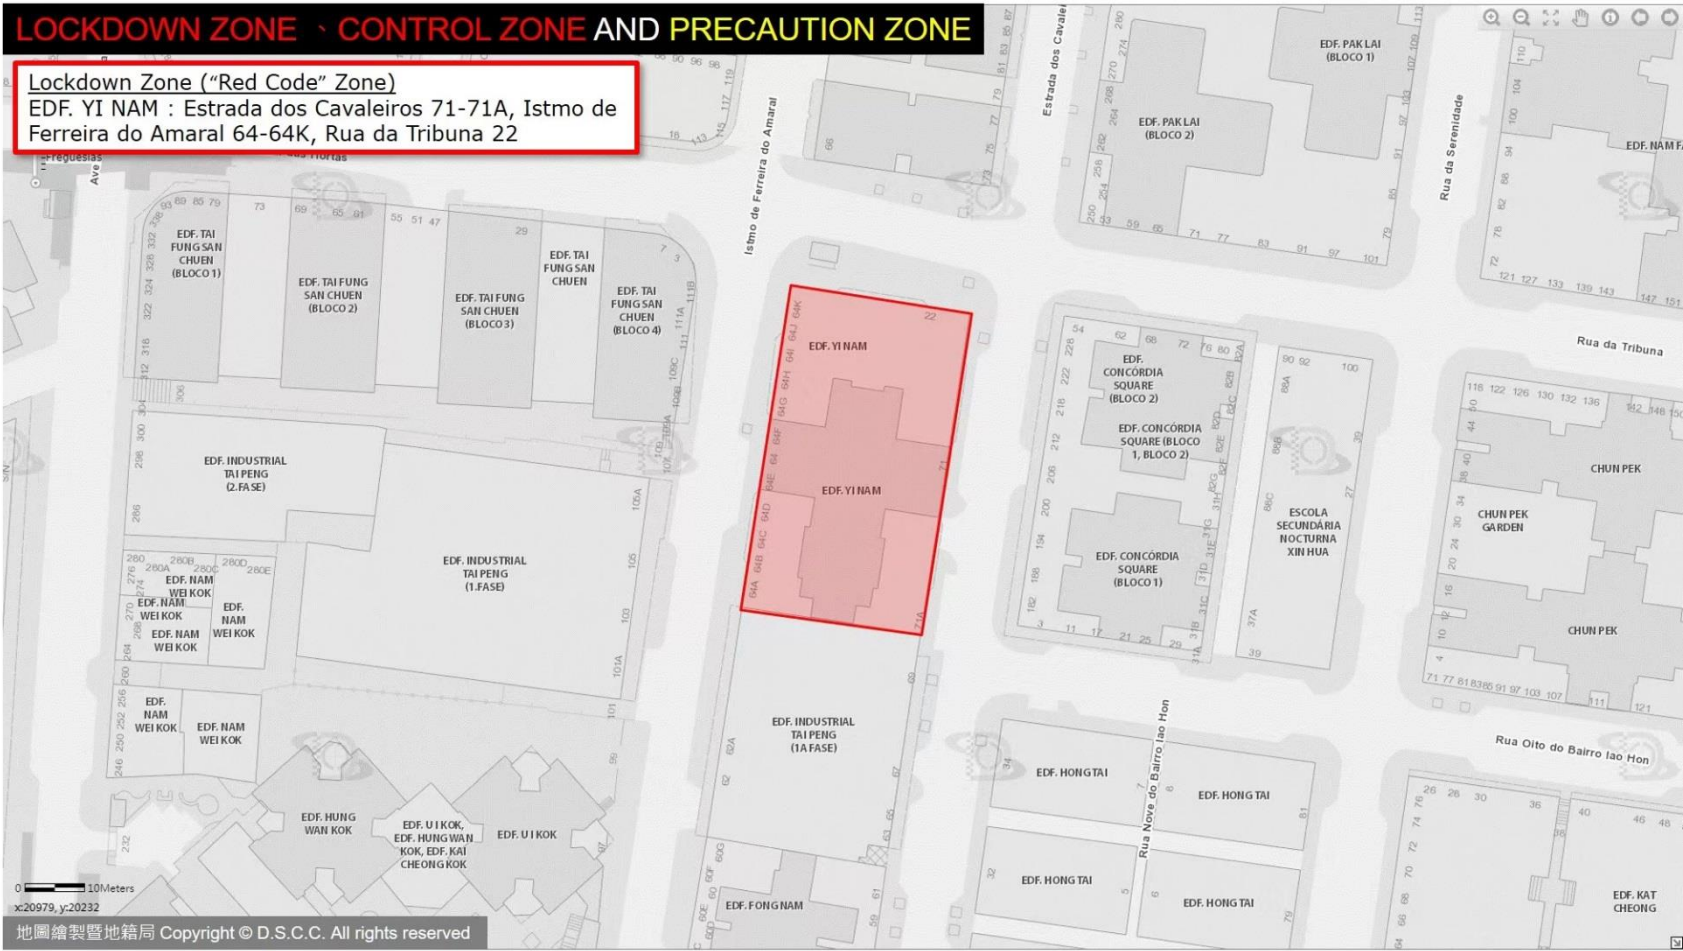

LOCKDOWN ZONE · CONTROL ZONE AND PRECAUTION ZONE

Lockdown Zone ("Red Code" Zone)
EDF. FAI FU: Rua do Comandante João Belo , Rua de Fái Chi Kei

LOCKDOWN ZONE - CONTROL ZONE AND PRECAUTION ZONE

Lockdown Zone ("Red Code" Zone)
SAN TAU KOCK(BLOCO 1): Rua da Prata 2-2E

LOCKDOWN ZONE · CONTROL ZONE AND PRECAUTION ZONE

Lockdown Zone ("Red Code" Zone)
EDF. JARDIM KONG FOK ON (BLOCO 6 & 7): Rua Central da Areia Preta

WAMAU
SAH CHUN
0 20Meters
x:21625, y:20031

LOCKDOWN ZONE · CONTROL ZONE AND PRECAUTION ZONE

Lockdown Zone (“Red Code” Zone)
EDF. YI NAM : Estrada dos Cavaleiros 71-71A, Istmo de
Ferreira do Amaral 64-64K, Rua da Tribuna 22

0 10Meters

x:20979, y:20232

LOCKDOWN ZONE - CONTROL ZONE AND PRECAUTION ZONE

Lockdown Zone ("Red Code" Zone)
EDF. IAN TOU : Rua da Rosa 3-3A

LOCKDOWN ZONE、CONTROL ZONE AND PRECAUTION ZONE

Lockdown Zone (“Red Code” Zone)
EDF. SIU TAK(BLOCO 1) : Rua de Corte Real 21-25A

LOCKDOWN ZONE、CONTROL ZONE AND PRECAUTION ZONE