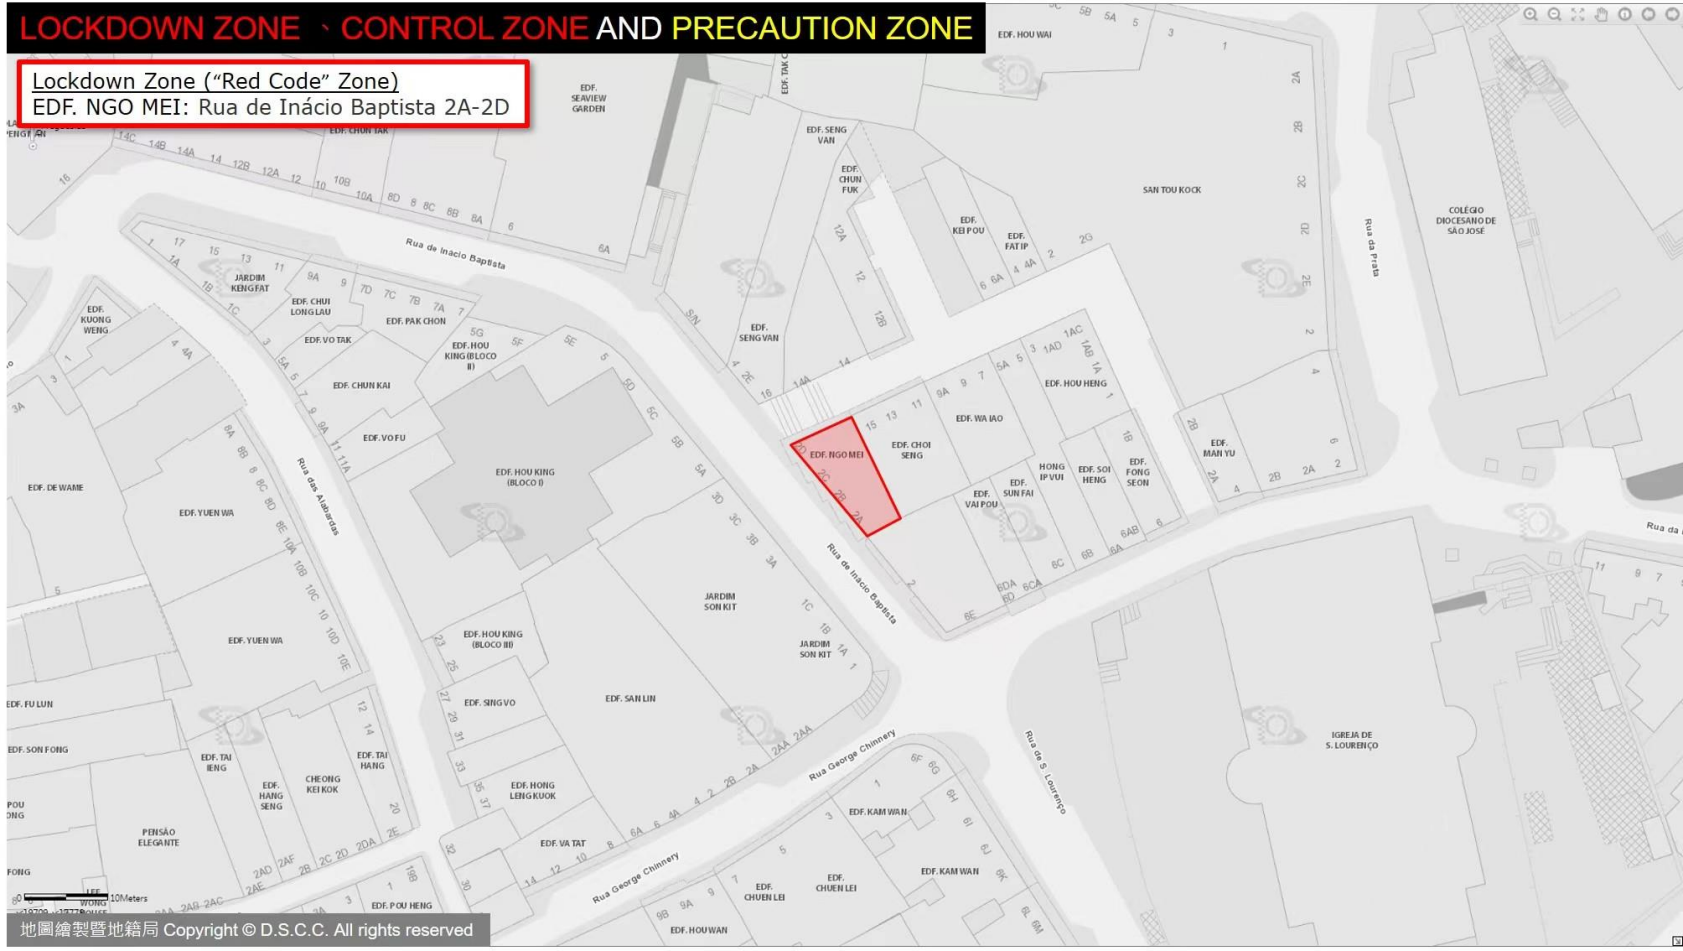

LOCKDOWN ZONE · CONTROL ZONE AND PRECAUTION ZONE

Lockdown Zone ("Red Code" Zone)
EDF. JARDIM KONG FOK ON (BLOCO 6 & 7): Rua Central da Areia Preta

WAMAU
SAH CHUN
0 20Meters
x:21625, y:20031

LOCKDOWN ZONE · CONTROL ZONE AND PRECAUTION ZONE

Lockdown Zone (“Red Code” Zone)
EDF. YI NAM : Estrada dos Cavaleiros 71-71A, Istmo de
Ferreira do Amaral 64-64K, Rua da Tribuna 22

0 10Meters

x:20979, y:20232

LOCKDOWN ZONE - CONTROL ZONE AND PRECAUTION ZONE

Lockdown Zone ("Red Code" Zone)
EDF. IAN TOU : Rua da Rosa 3-3A

LOCKDOWN ZONE、CONTROL ZONE AND PRECAUTION ZONE

Lockdown Zone (“Red Code” Zone)
EDF. SIU TAK(BLOCO 1) : Rua de Corte Real 21-25A

LOCKDOWN ZONE、CONTROL ZONE AND PRECAUTION ZONE

Lockdown Zone ("Red Code" Zone)
EDF. NGO MEI: Rua de Inácio Baptista 2A-2D

LOCKDOWN ZONE · CONTROL ZONE AND PRECAUTION ZONE

Lockdown Zone ("Red Code" Zone)
EDF. KINGLIGHT GARDEN (KAM YUEN) : Rua de Fat San 112