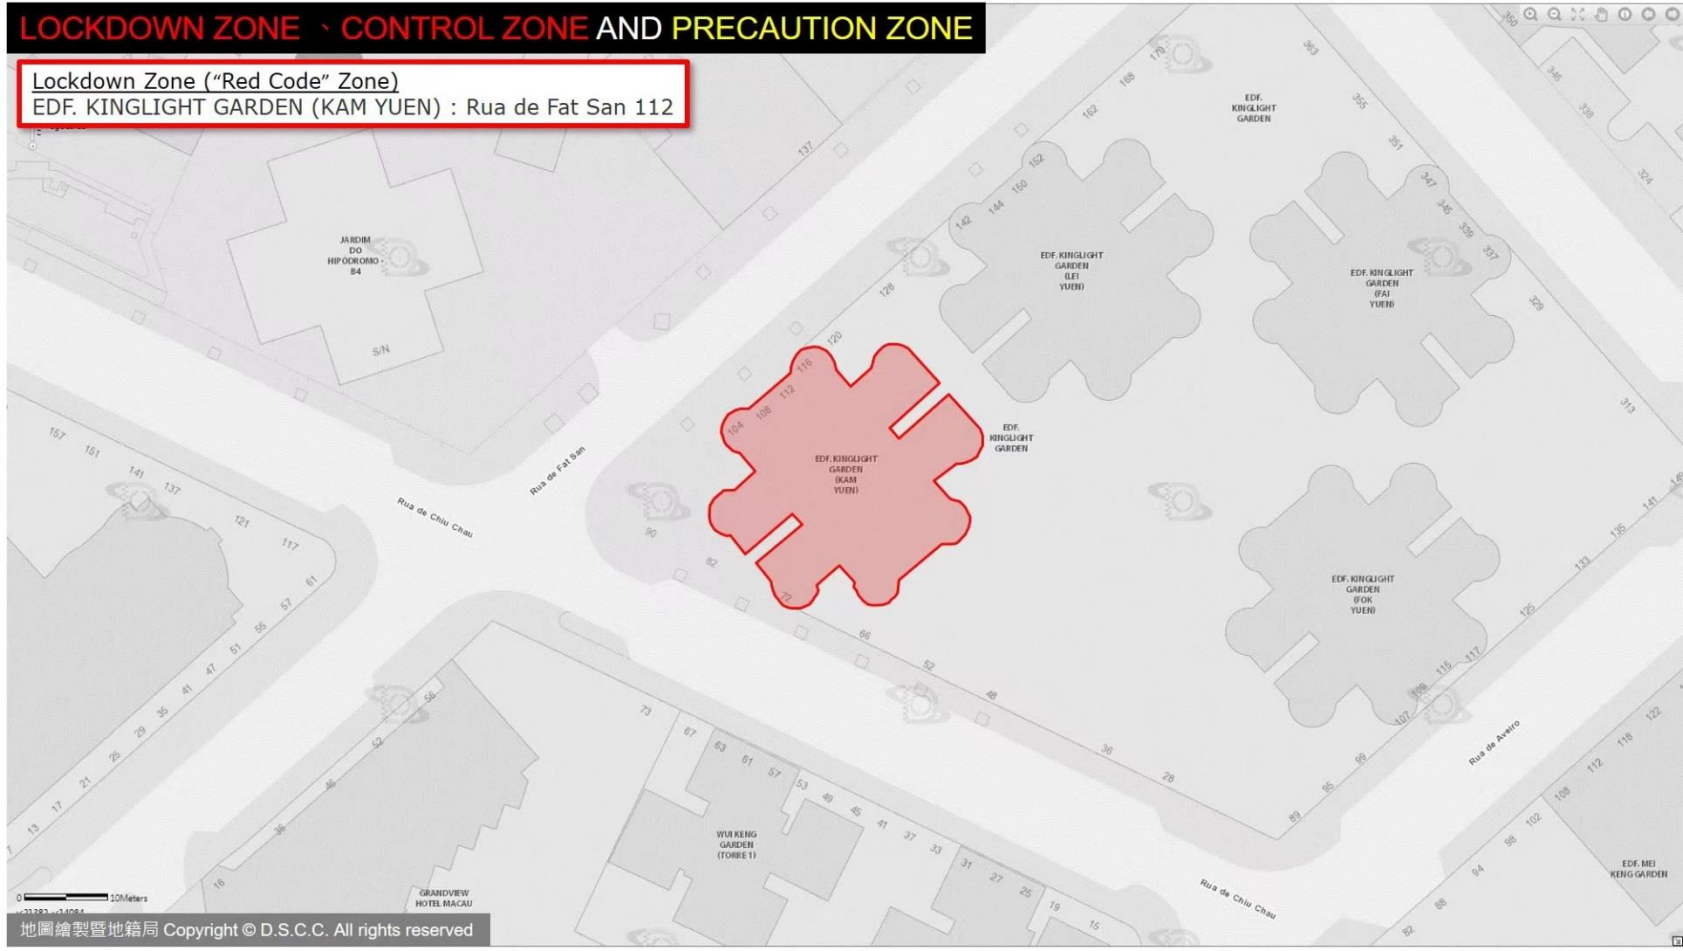

LOCKDOWN ZONE · CONTROL ZONE AND PRECAUTION ZONE

Lockdown Zone ("Red Code" Zone)
EDF. JARDIM KONG FOK ON (BLOCO 6 & 7): Rua Central da Areia Preta

WAMAU
SAH CHUN
0 20Meters
x:21625, y:20031

LOCKDOWN ZONE · CONTROL ZONE AND PRECAUTION ZONE

Lockdown Zone (“Red Code” Zone)
EDF. YI NAM : Estrada dos Cavaleiros 71-71A, Istmo de
Ferreira do Amaral 64-64K, Rua da Tribuna 22

0 10Meters

x:20979, y:20232

LOCKDOWN ZONE - CONTROL ZONE AND PRECAUTION ZONE

Lockdown Zone ("Red Code" Zone)
EDF. IAN TOU : Rua da Rosa 3-3A

LOCKDOWN ZONE、CONTROL ZONE AND PRECAUTION ZONE

Lockdown Zone (“Red Code” Zone)
EDF. SIU TAK(BLOCO 1) : Rua de Corte Real 21-25A

LOCKDOWN ZONE、CONTROL ZONE AND PRECAUTION ZONE

Lockdown Zone ("Red Code" Zone)
EDF. NGO MEI: Rua de Inácio Baptista 2A-2D

LOCKDOWN ZONE · CONTROL ZONE AND PRECAUTION ZONE

Lockdown Zone ("Red Code" Zone)
EDF. KINGLIGHT GARDEN (KAM YUEN) : Rua de Fat San 112