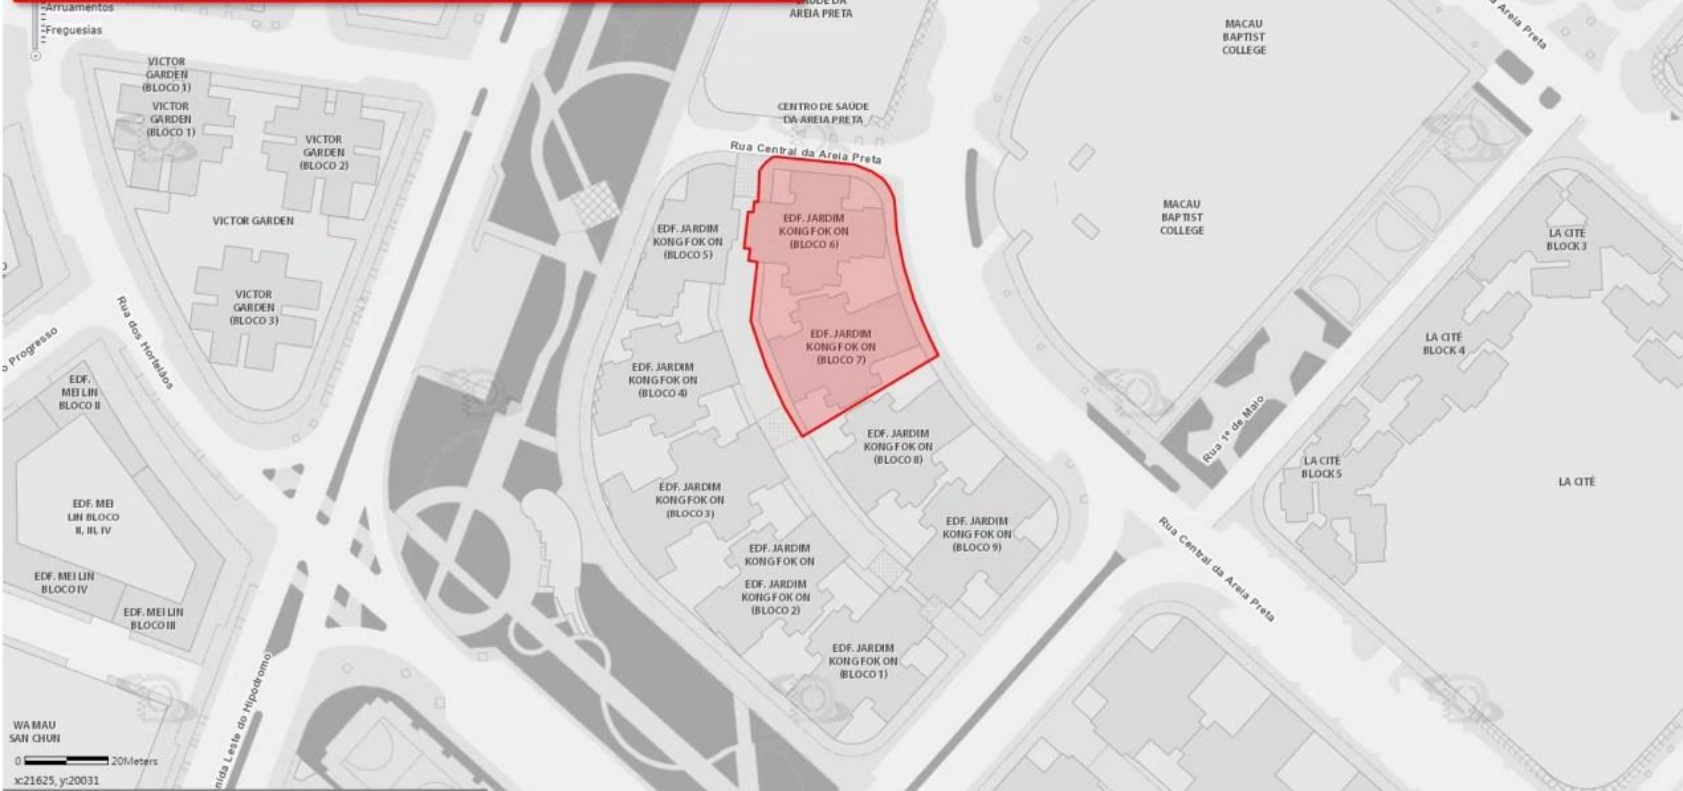

LOCKDOWN ZONE · CONTROL ZONE AND PRECAUTION ZONE

Lockdown Zone ("Red Code" Zone)
EDF. FAI FU: Rua do Comandante João Belo , Rua de Fái Chi Kei

LOCKDOWN ZONE - CONTROL ZONE AND PRECAUTION ZONE

Lockdown Zone ("Red Code" Zone)
SAN TAU KOCK(BLOCO 1): Rua da Prata 2-2E

LOCKDOWN ZONE · CONTROL ZONE AND PRECAUTION ZONE

Lockdown Zone ("Red Code" Zone)
EDF. JARDIM KONG FOK ON (BLOCO 6 & 7): Rua Central da Areia Preta

WAMAU
SAH CHUN
0 20Meters
x:21625, y:20031

LOCKDOWN ZONE · CONTROL ZONE AND PRECAUTION ZONE

Lockdown Zone (“Red Code” Zone)
EDF. YI NAM : Estrada dos Cavaleiros 71-71A, Istmo de
Ferreira do Amaral 64-64K, Rua da Tribuna 22

0 10Meters

x:20979, y:20232

LOCKDOWN ZONE - CONTROL ZONE AND PRECAUTION ZONE

Lockdown Zone ("Red Code" Zone)
EDF. IAN TOU : Rua da Rosa 3-3A

LOCKDOWN ZONE、CONTROL ZONE AND PRECAUTION ZONE

Lockdown Zone (“Red Code” Zone)
EDF. SIU TAK(BLOCO 1) : Rua de Corte Real 21-25A

LOCKDOWN ZONE、CONTROL ZONE AND PRECAUTION ZONE