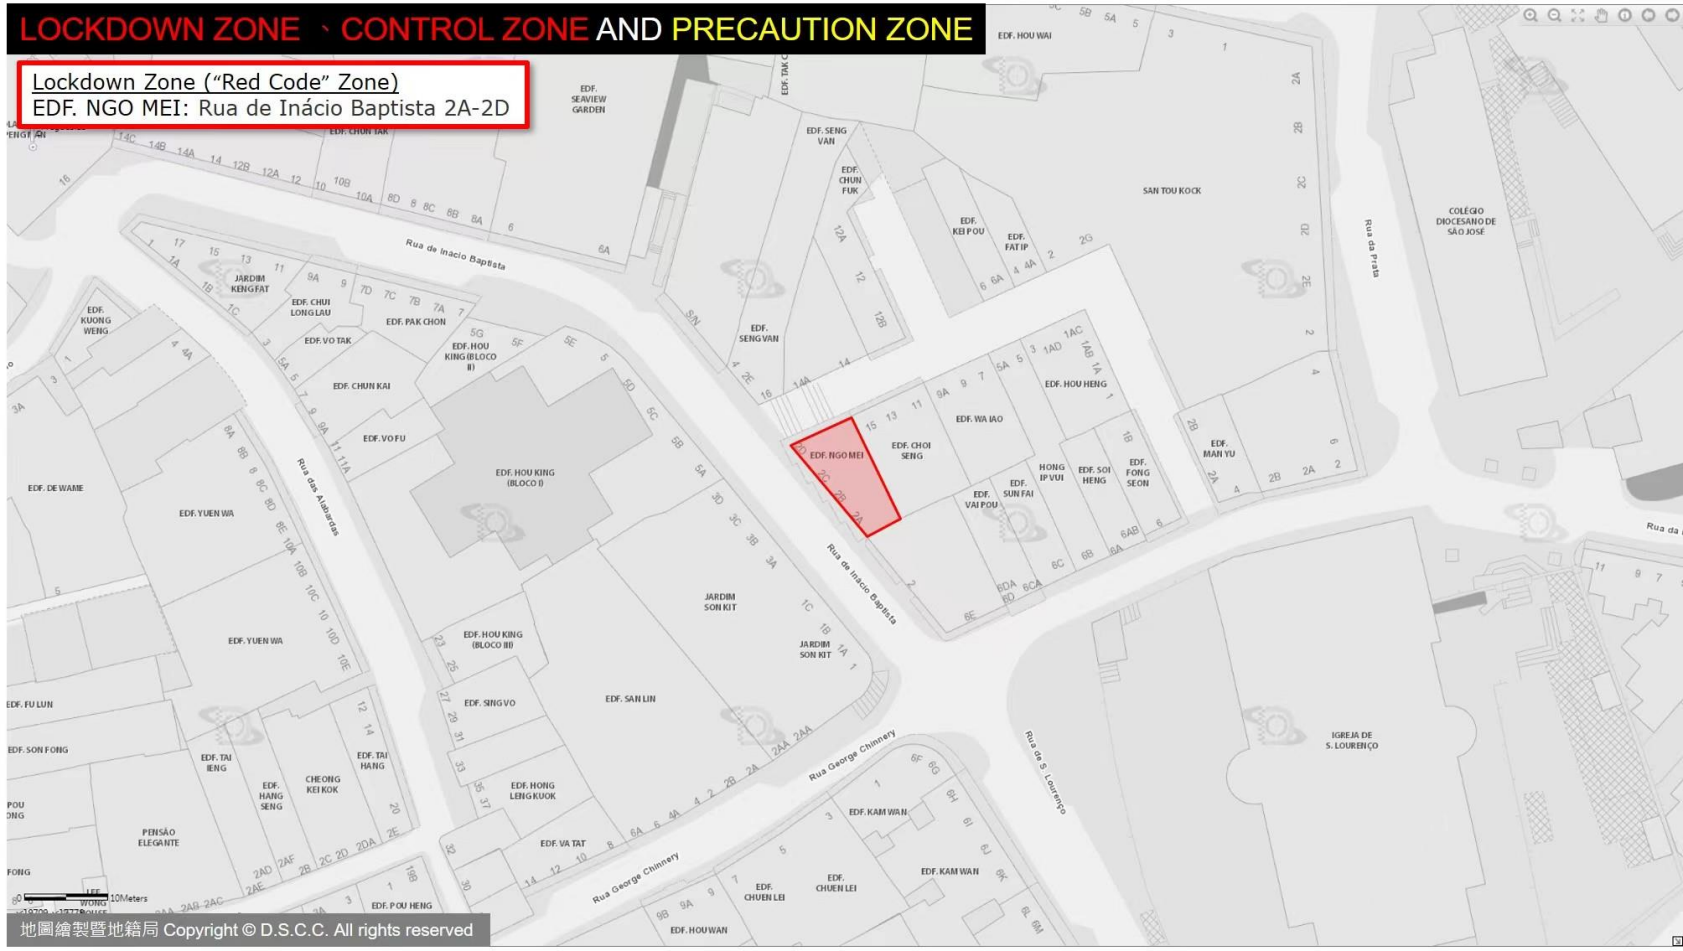

LOCKDOWN ZONE · CONTROL ZONE AND PRECAUTION ZONE

Lockdown Zone ("Red Code" Zone)
EDF. NGO MEI: Rua de Inácio Baptista 2A-2D