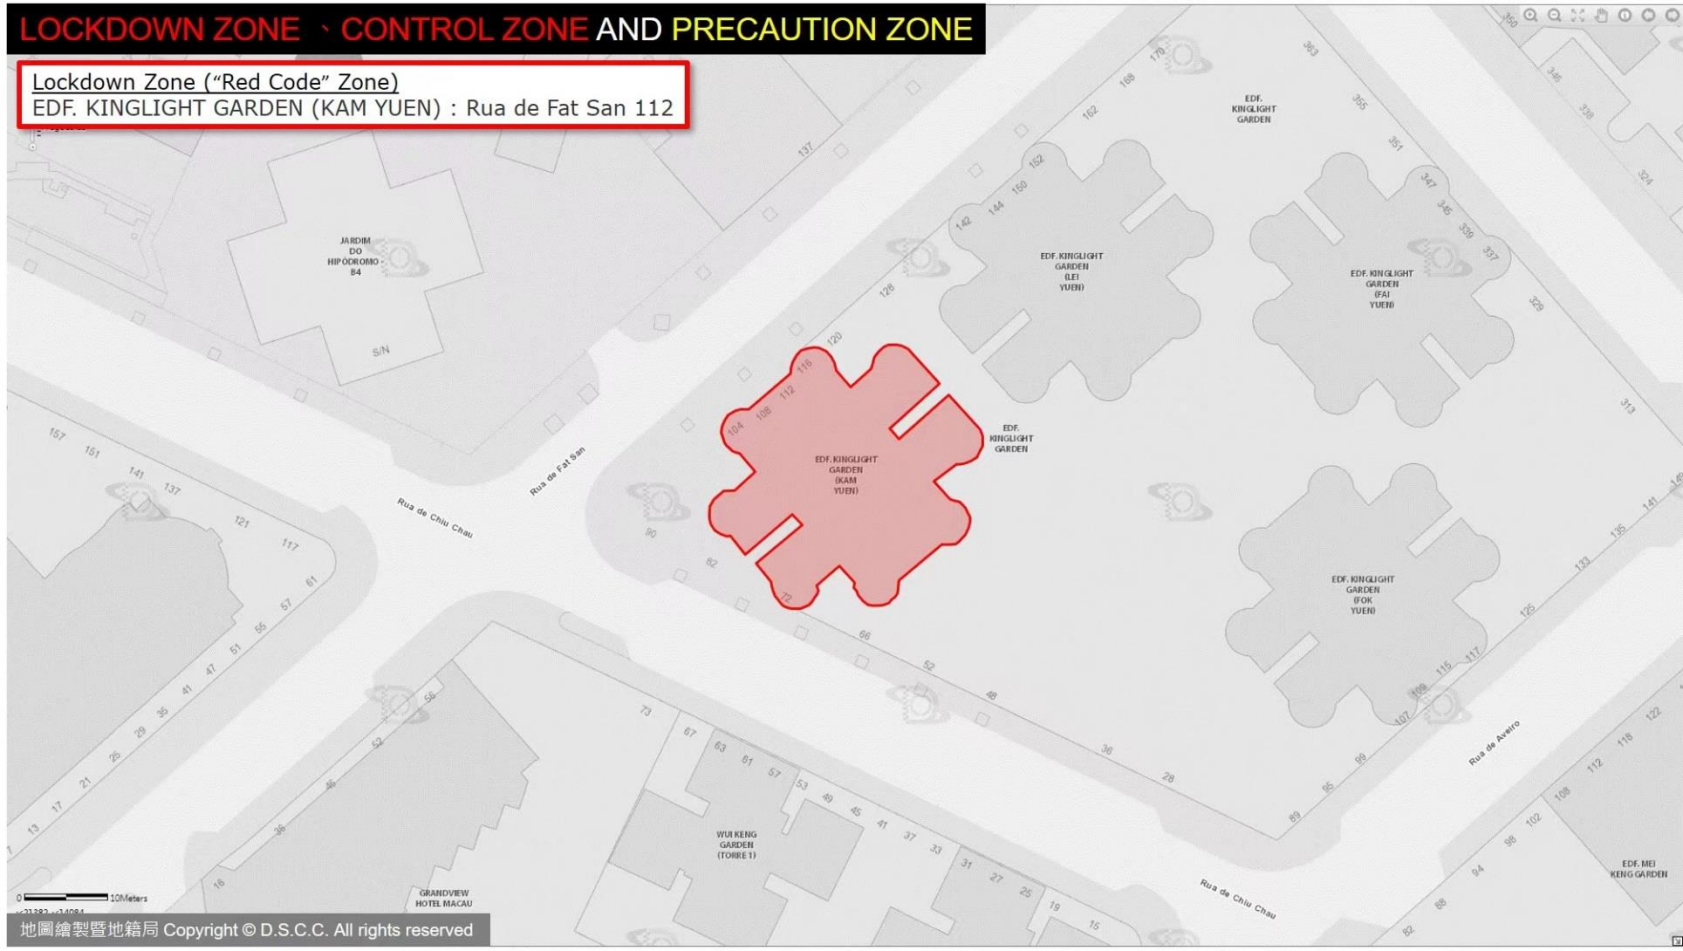

# LOCKDOWN ZONE、CONTROL ZONE AND PRECAUTION ZONE

**Lockdown Zone ("Red Code" Zone)**  
EDF. SIU TAK(BLOCO 1) : Rua de Corte Real 21-25A

# LOCKDOWN ZONE · CONTROL ZONE AND PRECAUTION ZONE

**Lockdown Zone ("Red Code" Zone)**  
EDF. NGO MEI: Rua de Inácio Baptista 2A-2D

# LOCKDOWN ZONE · CONTROL ZONE AND PRECAUTION ZONE