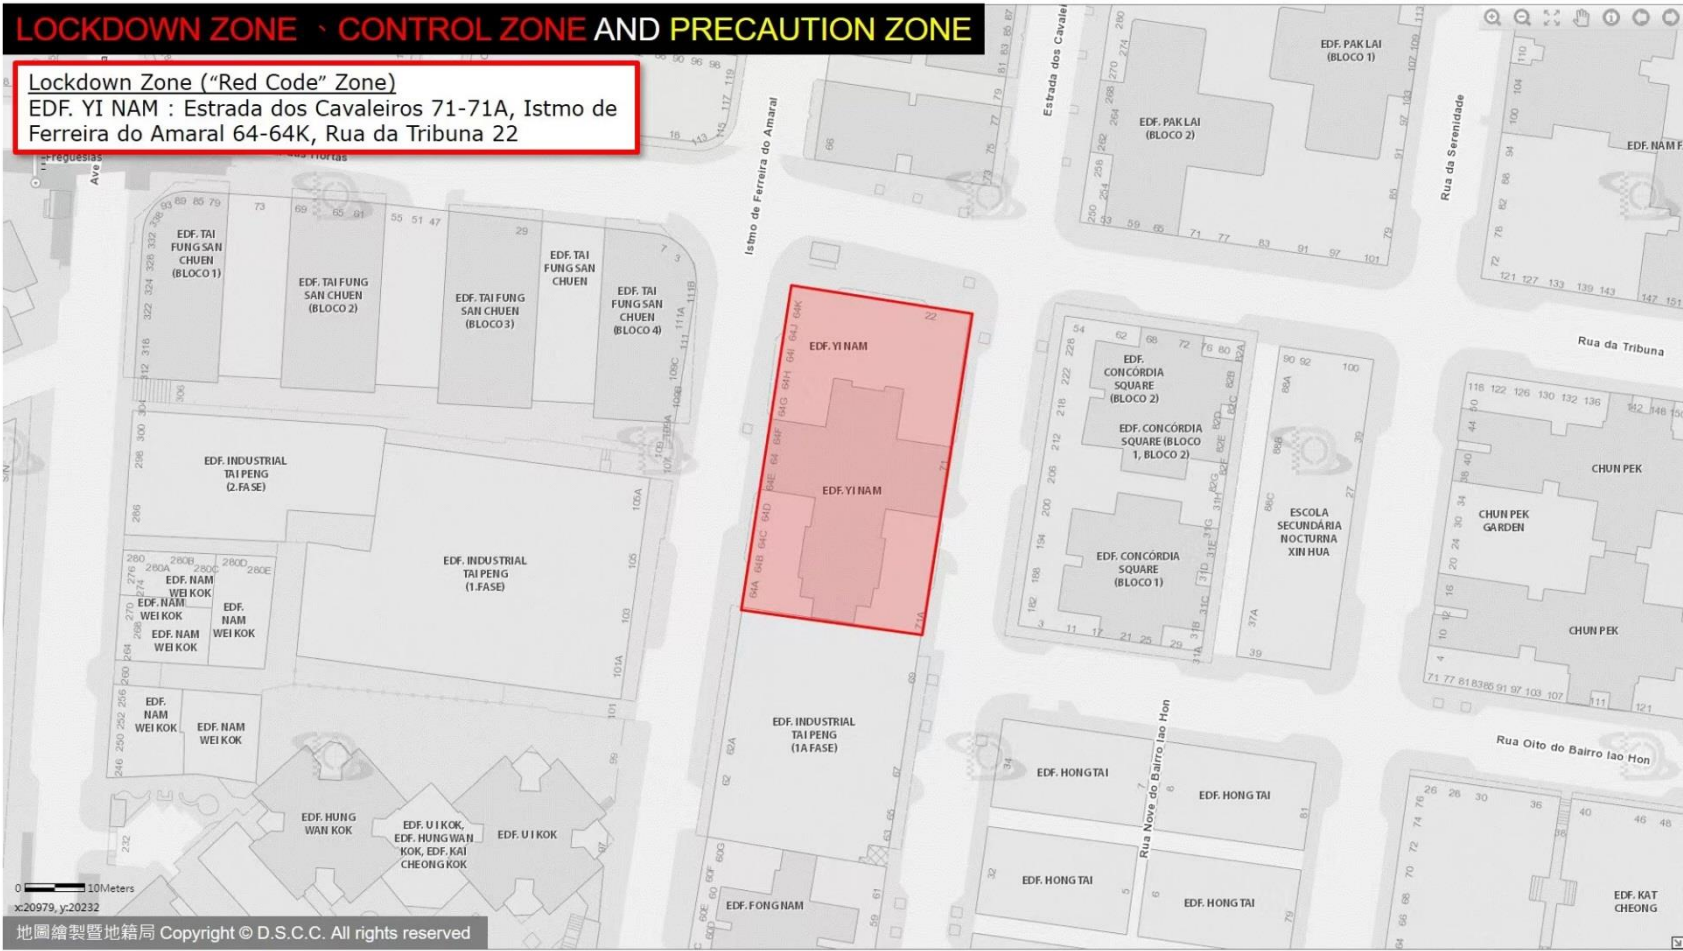

# LOCKDOWN ZONE - CONTROL ZONE AND PRECAUTION ZONE

Lockdown Zone ("Red Code" Zone)  
SAN TOU KOCK(BLOCO 1): Rua da Prata 2-2E

# LOCKDOWN ZONE · CONTROL ZONE AND PRECAUTION ZONE

**Lockdown Zone (“Red Code” Zone)**  
EDF. JARDIM KONG FOK ON (BLOCO 6 & 7): Rua Central da Areia Preta

WAMAU  
SAH CHUN  
0 20Meters  
x:21625, y:20031

# LOCKDOWN ZONE · CONTROL ZONE AND PRECAUTION ZONE

Lockdown Zone (“Red Code” Zone)  
EDF. YI NAM : Estrada dos Cavaleiros 71-71A, Istmo de  
Ferreira do Amaral 64-64K, Rua da Tribuna 22

0 10Meters

x:20979, y:20232

# LOCKDOWN ZONE、CONTROL ZONE AND PRECAUTION ZONE

**Lockdown Zone ("Red Code" Zone)**  
EDF. SIU TAK(BLOCO 1) : Rua de Corte Real 21-25A