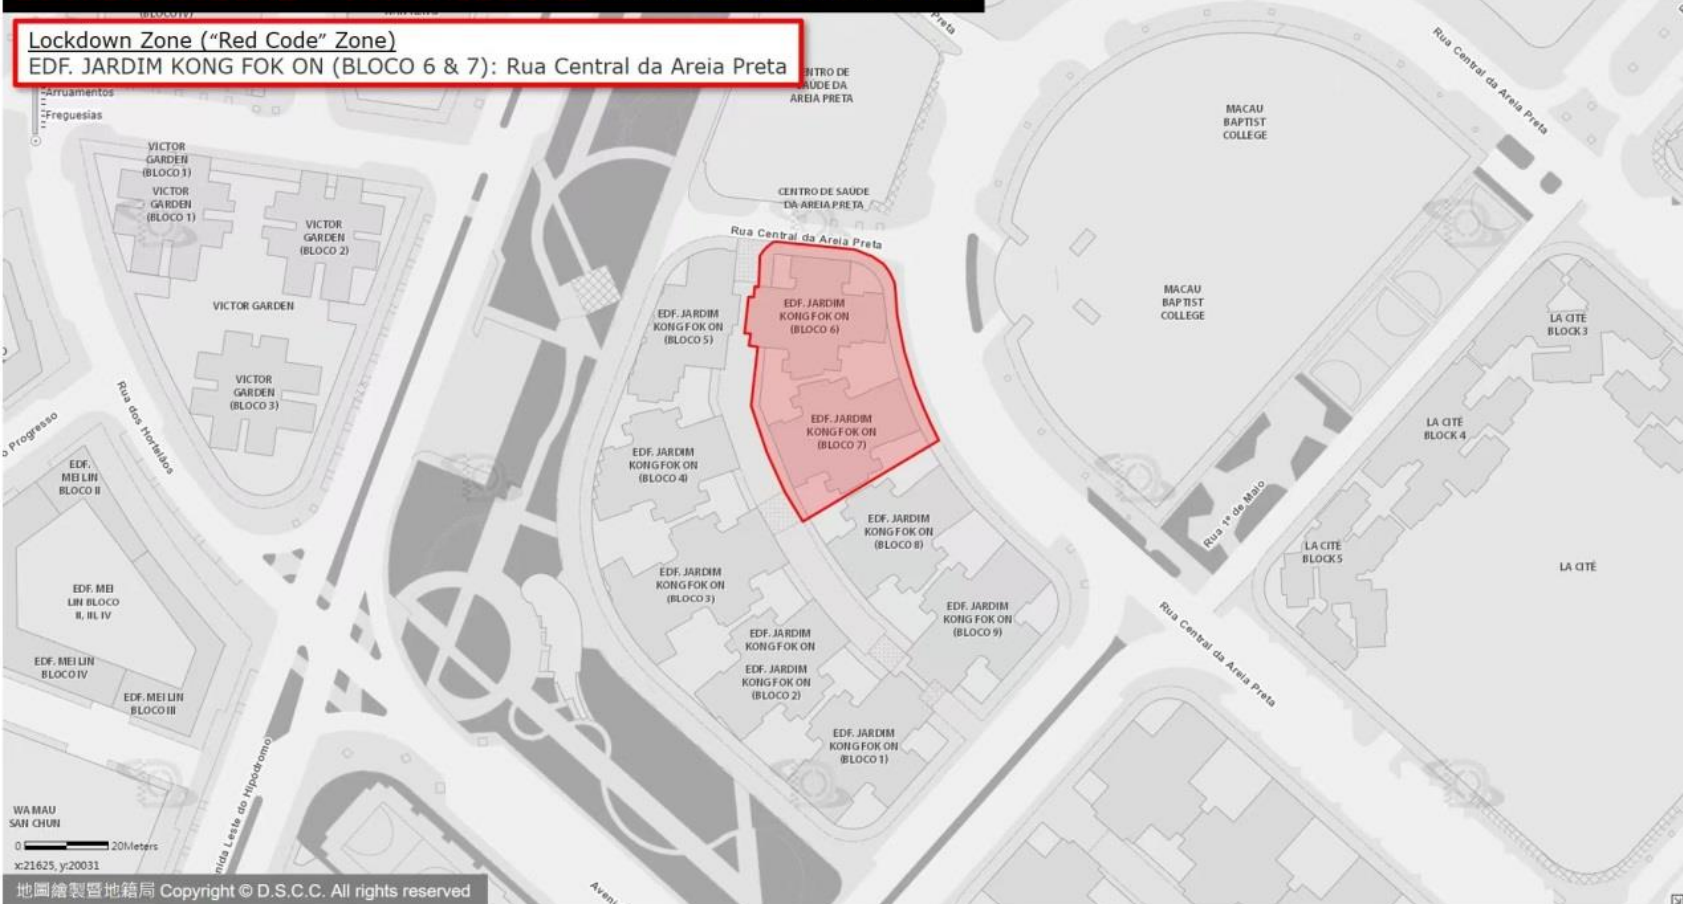

## Lockdown Zone ("Red Code" Zone)

EDF. KAT CHEONG:

Rua Dois do Bairro Iao Hon 57-71, Rua Sete do Bairro Iao Hon 25-37  
30-42, Rua Um do Bairro Iao Hon 56-70

# LOCKDOWN ZONE - CONTROL ZONE AND PRECAUTION ZONE

Lockdown Zone ("Red Code" Zone)  
SAN TOU KOCK(BLOCO 1): Rua da Prata 2-2E

# LOCKDOWN ZONE · CONTROL ZONE AND PRECAUTION ZONE

**Lockdown Zone (“Red Code” Zone)**  
EDF. JARDIM KONG FOK ON (BLOCO 6 & 7): Rua Central da Areia Preta

WAMAU  
SAH CHUN  
0 20Meters  
x:21625, y:20031

# LOCKDOWN ZONE、CONTROL ZONE AND PRECAUTION ZONE

**Lockdown Zone ("Red Code" Zone)**  
EDF. SIU TAK(BLOCO 1) : Rua de Corte Real 21-25A