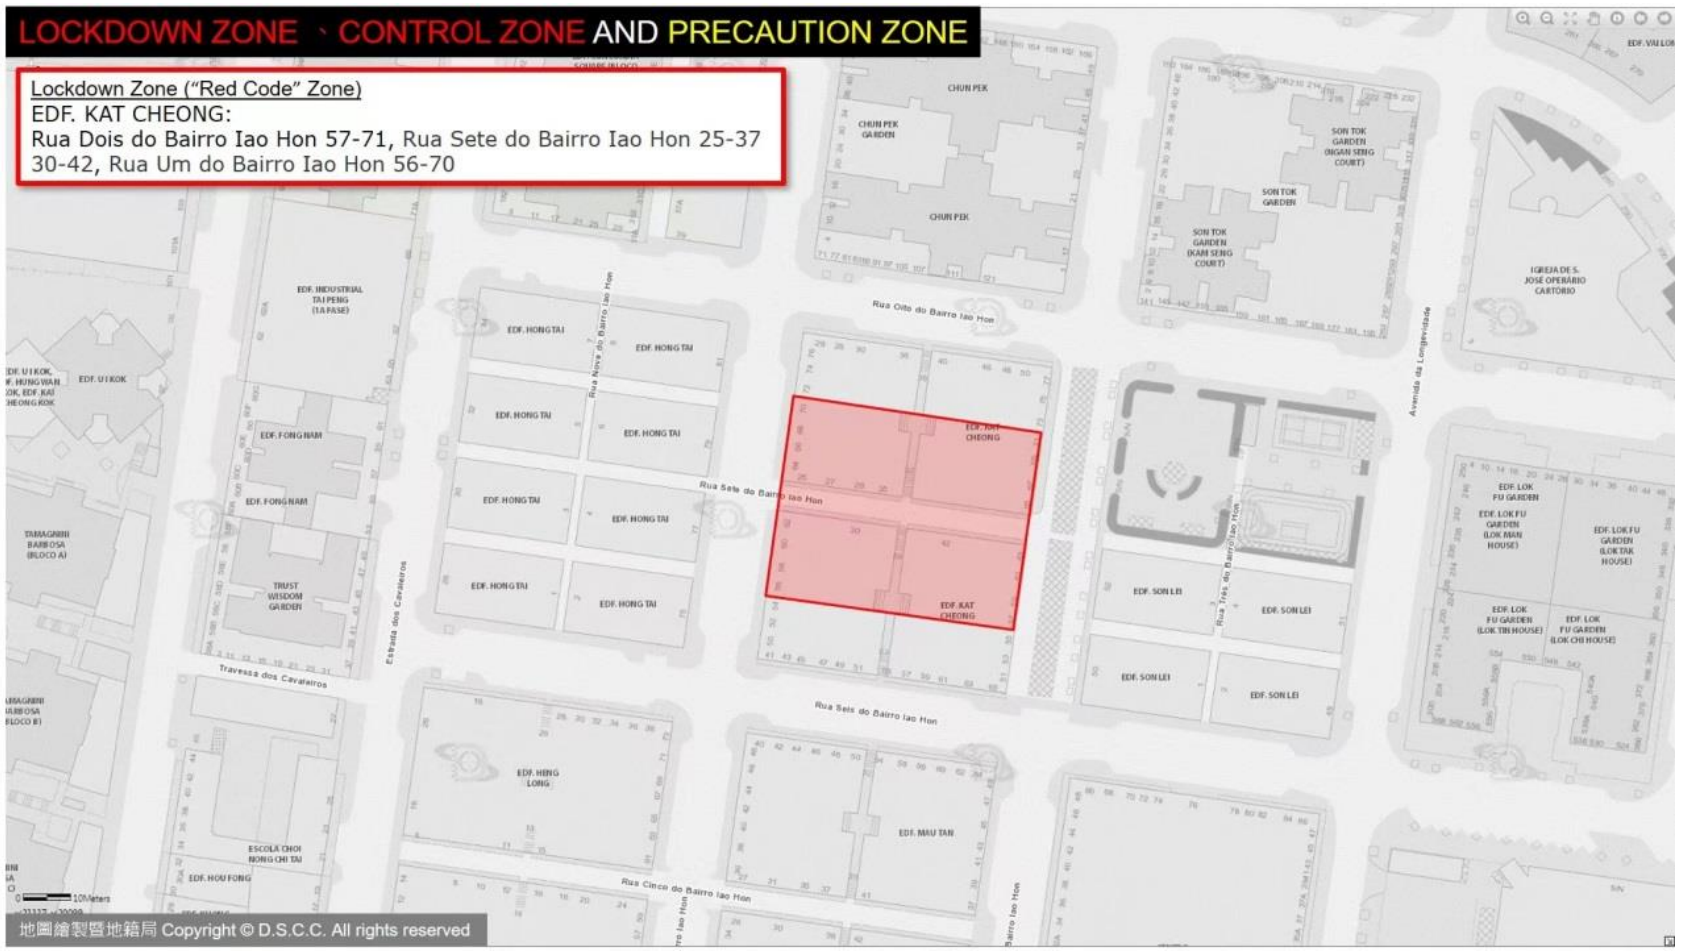

# LOCKDOWN ZONE · CONTROL ZONE AND PRECAUTION ZONE

**Lockdown Zone (“Red Code” Zone)**  
EDF. FAI FU: Rua do Comandante João Belo , Rua de Fái Chi Kei

# LOCKDOWN ZONE · CONTROL ZONE AND PRECAUTION ZONE

## Lockdown Zone ("Red Code" Zone)

EDF. KAT CHEONG:

Rua Dois do Bairro Iao Hon 57-71, Rua Sete do Bairro Iao Hon 25-37  
30-42, Rua Um do Bairro Iao Hon 56-70

# LOCKDOWN ZONE - CONTROL ZONE AND PRECAUTION ZONE

Lockdown Zone ("Red Code" Zone)  
SAN TOU KOCK(BLOCO 1): Rua da Prata 2-2E