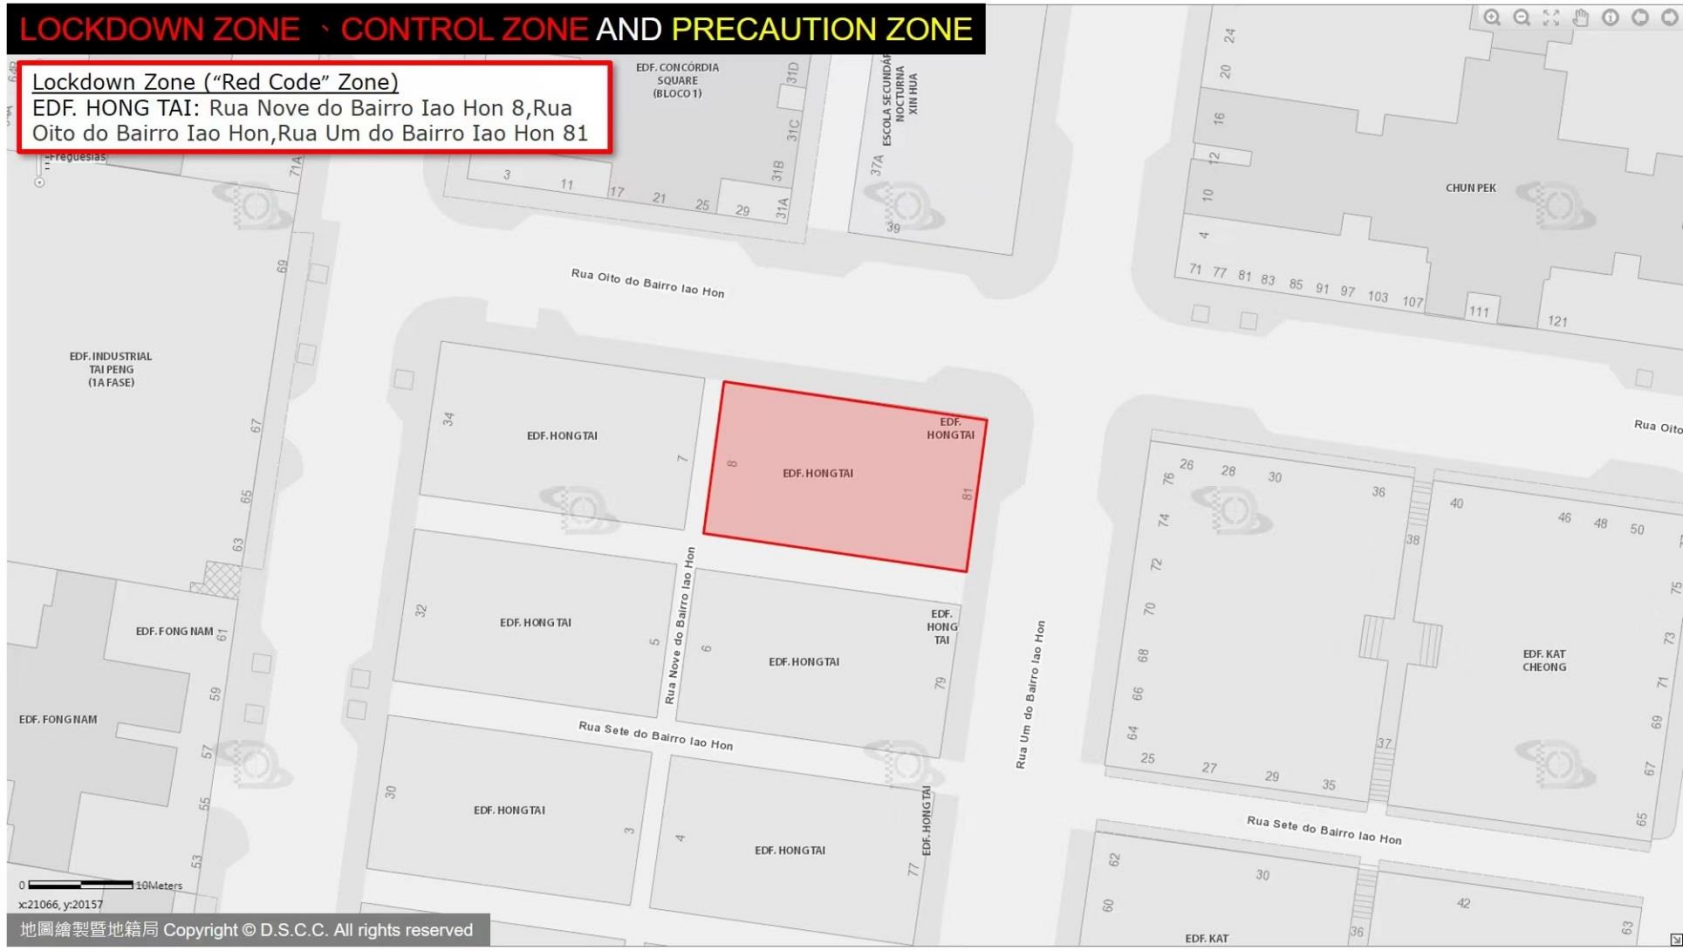

LOCKDOWN ZONE · CONTROL ZONE AND PRECAUTION ZONE

Lockdown Zone ("Red Code" Zone)

EDF. HONG TAI: Rua Nove do Bairro Iao Hon 8, Rua Oito do Bairro Iao Hon, Rua Um do Bairro Iao Hon 81