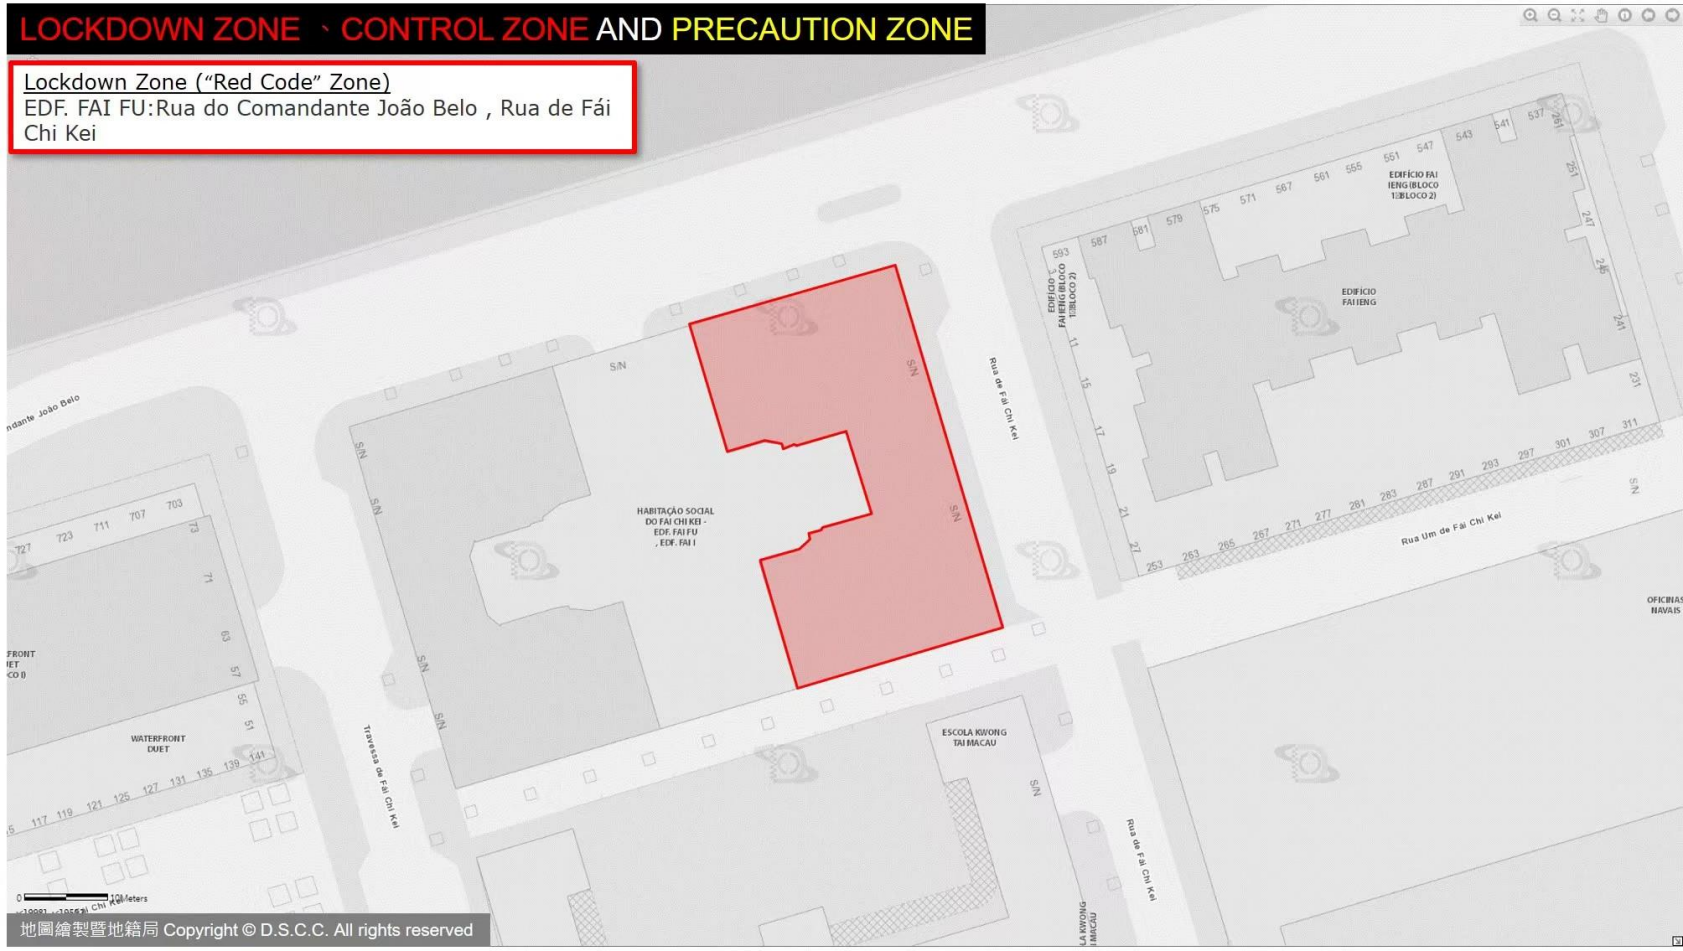

# LOCKDOWN ZONE · CONTROL ZONE AND PRECAUTION ZONE

**Lockdown Zone (“Red Code” Zone)**  
EDF. FAI FU: Rua do Comandante João Belo , Rua de Fái Chi Kei

# LOCKDOWN ZONE · CONTROL ZONE AND PRECAUTION ZONE

## Lockdown Zone ("Red Code" Zone)

EDF. KAT CHEONG:

Rua Dois do Bairro Iao Hon 57-71, Rua Sete do Bairro Iao Hon 25-37  
30-42, Rua Um do Bairro Iao Hon 56-70

# LOCKDOWN ZONE - CONTROL ZONE AND PRECAUTION ZONE

Lockdown Zone ("Red Code" Zone)  
SAN TOU KOCK(BLOCO 1): Rua da Prata 2-2E