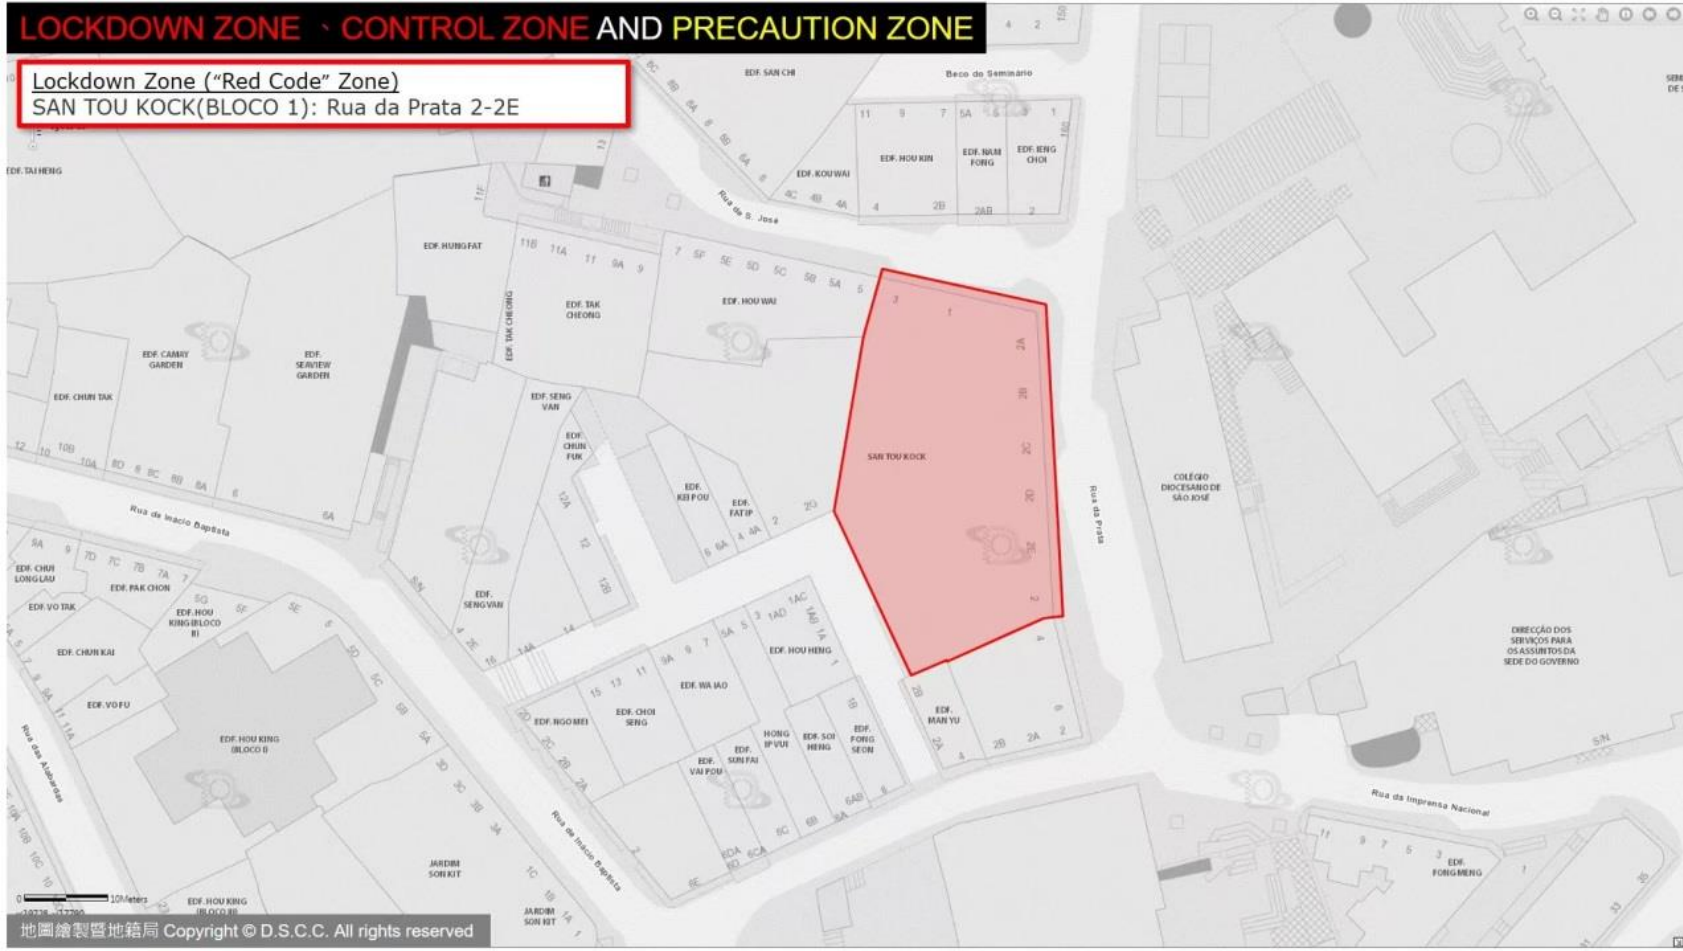

# LOCKDOWN ZONE · CONTROL ZONE AND PRECAUTION ZONE

## Lockdown Zone ("Red Code" Zone)

EDF. KAT CHEONG:

Rua Dois do Bairro Iao Hon 57-71, Rua Sete do Bairro Iao Hon 25-37  
30-42, Rua Um do Bairro Iao Hon 56-70

# LOCKDOWN ZONE - CONTROL ZONE AND PRECAUTION ZONE

Lockdown Zone ("Red Code" Zone)  
SAN TOU KOCK(BLOCO 1): Rua da Prata 2-2E

# LOCKDOWN ZONE · CONTROL ZONE AND PRECAUTION ZONE

**Lockdown Zone (“Red Code” Zone)**  
EDF. JARDIM KONG FOK ON (BLOCO 6 & 7): Rua Central da Areia Preta

WAMAU  
SAH CHUN  
0 20Meters  
x:21625, y:20031