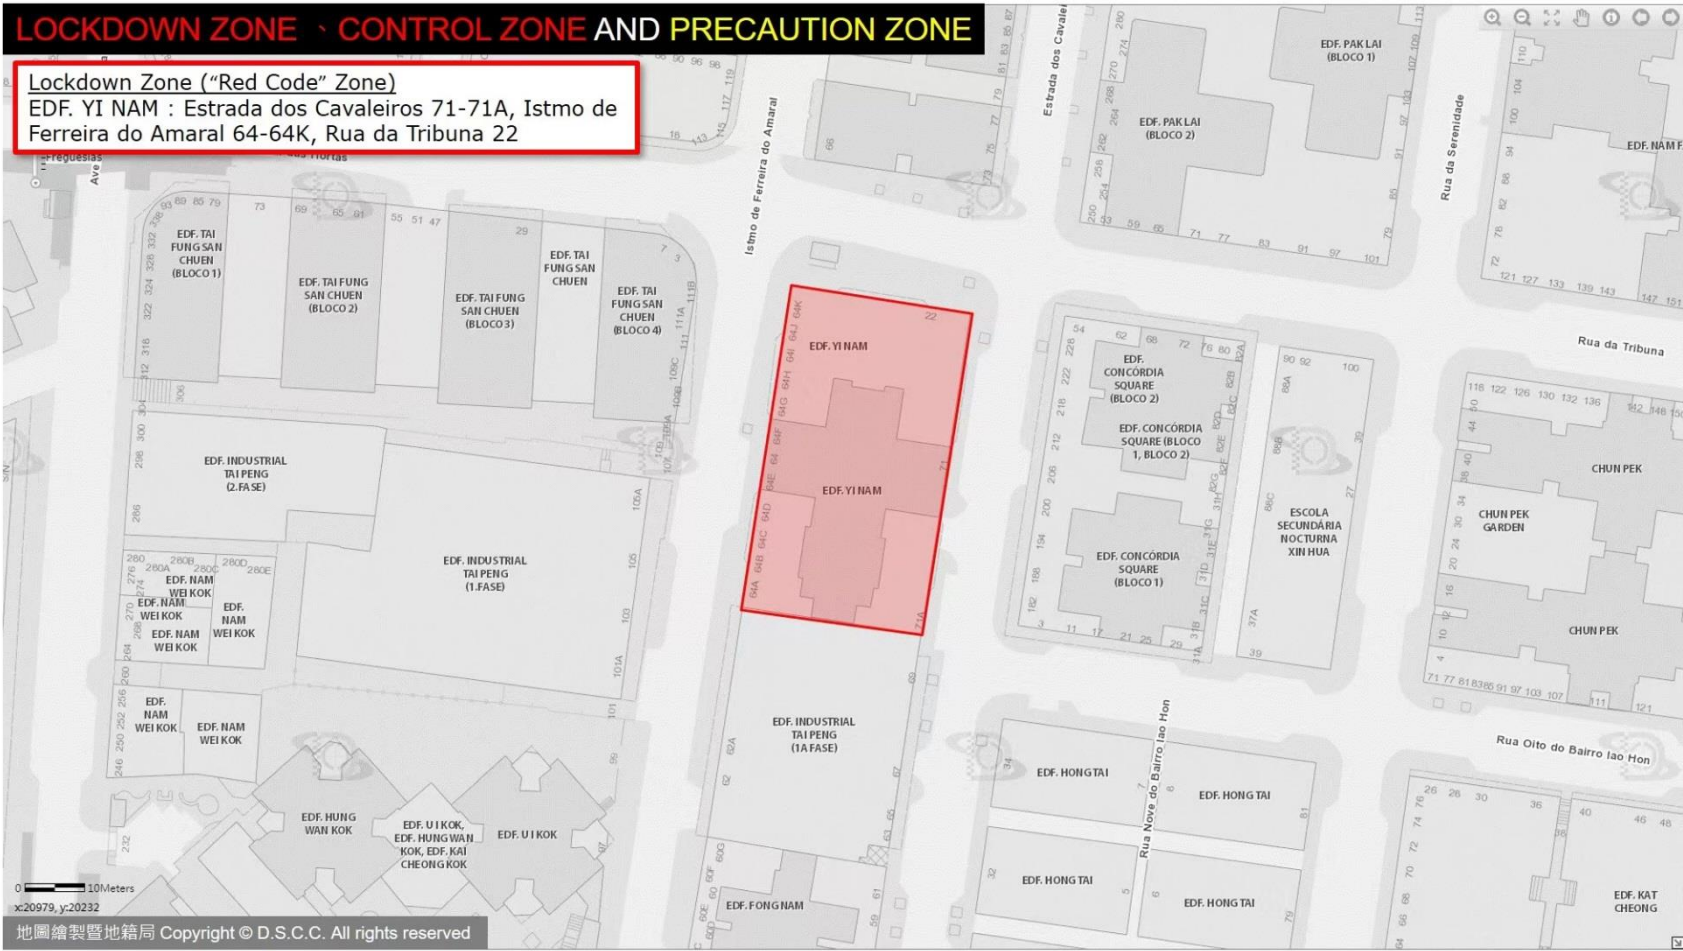

LOCKDOWN ZONE - CONTROL ZONE AND PRECAUTION ZONE

Lockdown Zone ("Red Code" Zone)
SAN TOU KOCK(BLOCO 1): Rua da Prata 2-2E

LOCKDOWN ZONE · CONTROL ZONE AND PRECAUTION ZONE

Lockdown Zone (“Red Code” Zone)
EDF. YI NAM : Estrada dos Cavaleiros 71-71A, Istmo de
Ferreira do Amaral 64-64K, Rua da Tribuna 22

0 10Meters

x:20979, y:20232

LOCKDOWN ZONE、CONTROL ZONE AND PRECAUTION ZONE

Lockdown Zone ("Red Code" Zone)
EDF. SIU TAK(BLOCO 1) : Rua de Corte Real 21-25A

LOCKDOWN ZONE · CONTROL ZONE AND PRECAUTION ZONE

Lockdown Zone ("Red Code" Zone)

EDF. KINGLIGHT GARDEN (KAM YUEN) : Rua de Fat San 112

LOCKDOWN ZONE · CONTROL ZONE AND PRECAUTION ZONE

Lockdown Zone ("Red Code" Zone)

EDF. HONG TAI: Rua Nove do Bairro Iao Hon 8, Rua Oito do Bairro Iao Hon, Rua Um do Bairro Iao Hon 81