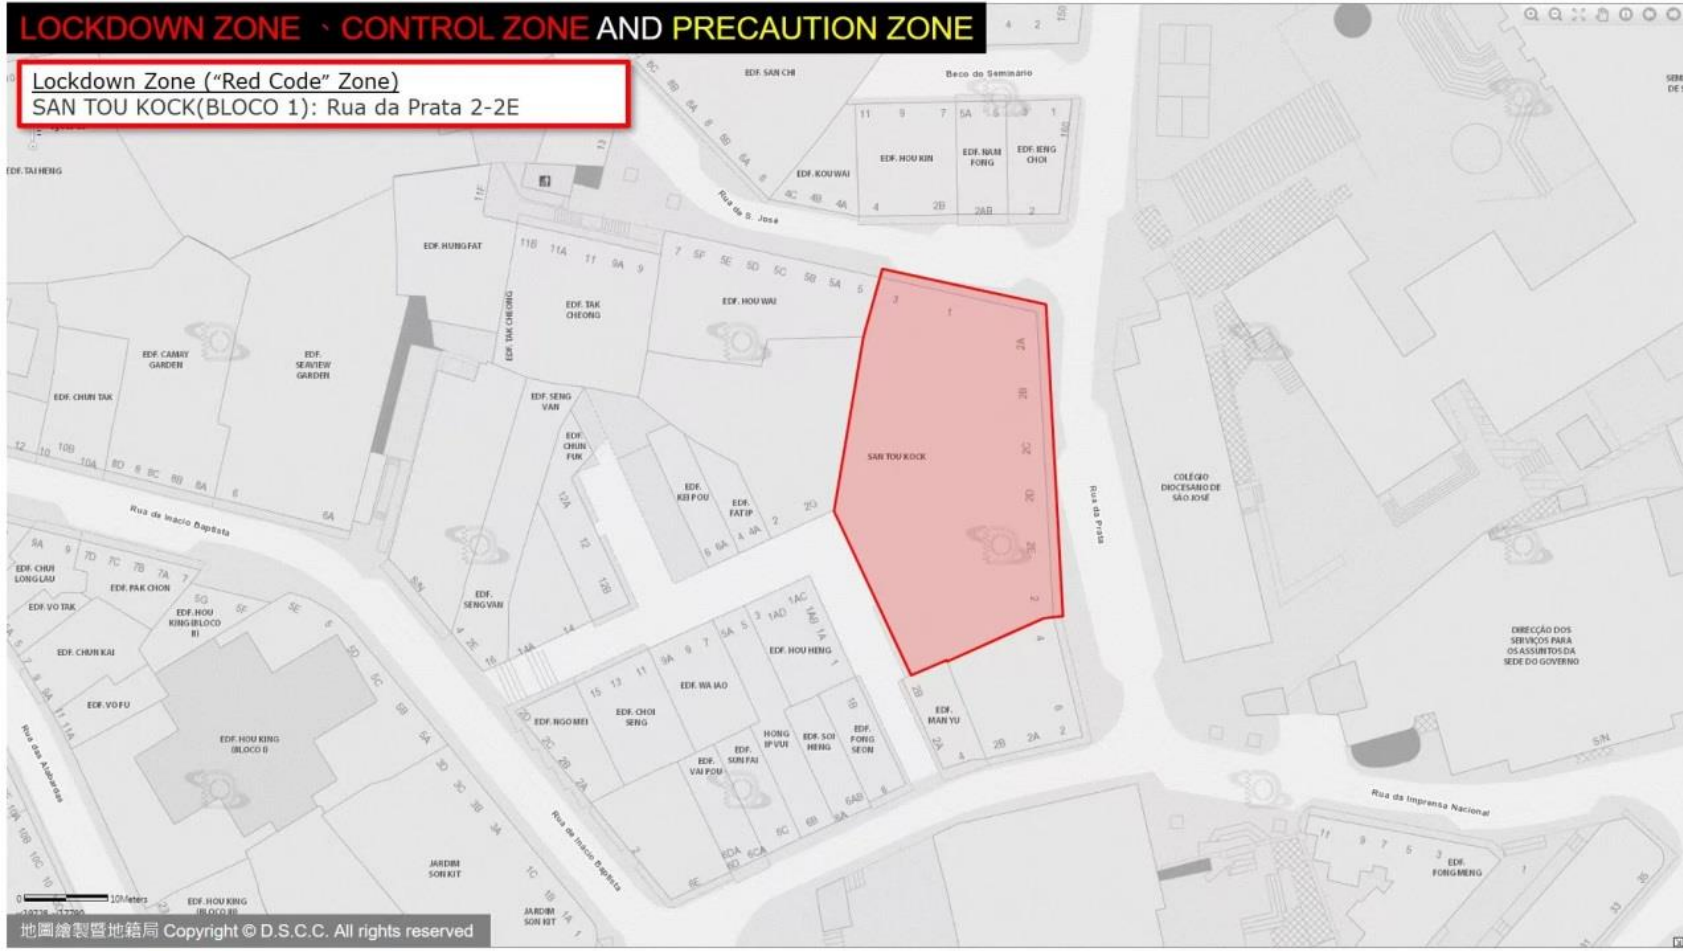

LOCKDOWN ZONE - CONTROL ZONE AND PRECAUTION ZONE

Lockdown Zone ("Red Code" Zone)
SAN TOU KOCK(BLOCO 1): Rua da Prata 2-2E

LOCKDOWN ZONE · CONTROL ZONE AND PRECAUTION ZONE

Lockdown Zone (“Red Code” Zone)
EDF. YI NAM : Estrada dos Cavaleiros 71-71A, Istmo de
Ferreira do Amaral 64-64K, Rua da Tribuna 22

0 10Meters

x:20979, y:20232

LOCKDOWN ZONE、CONTROL ZONE AND PRECAUTION ZONE

Lockdown Zone ("Red Code" Zone)
EDF. SIU TAK(BLOCO 1) : Rua de Corte Real 21-25A

LOCKDOWN ZONE · CONTROL ZONE AND PRECAUTION ZONE

Lockdown Zone ("Red Code" Zone)

EDF. KINGLIGHT GARDEN (KAM YUEN) : Rua de Fat San 112

LOCKDOWN ZONE · CONTROL ZONE AND PRECAUTION ZONE

Lockdown Zone ("Red Code" Zone)

EDF. HONG TAI: Rua Nove do Bairro Iao Hon 8, Rua Oito do Bairro Iao Hon, Rua Um do Bairro Iao Hon 81