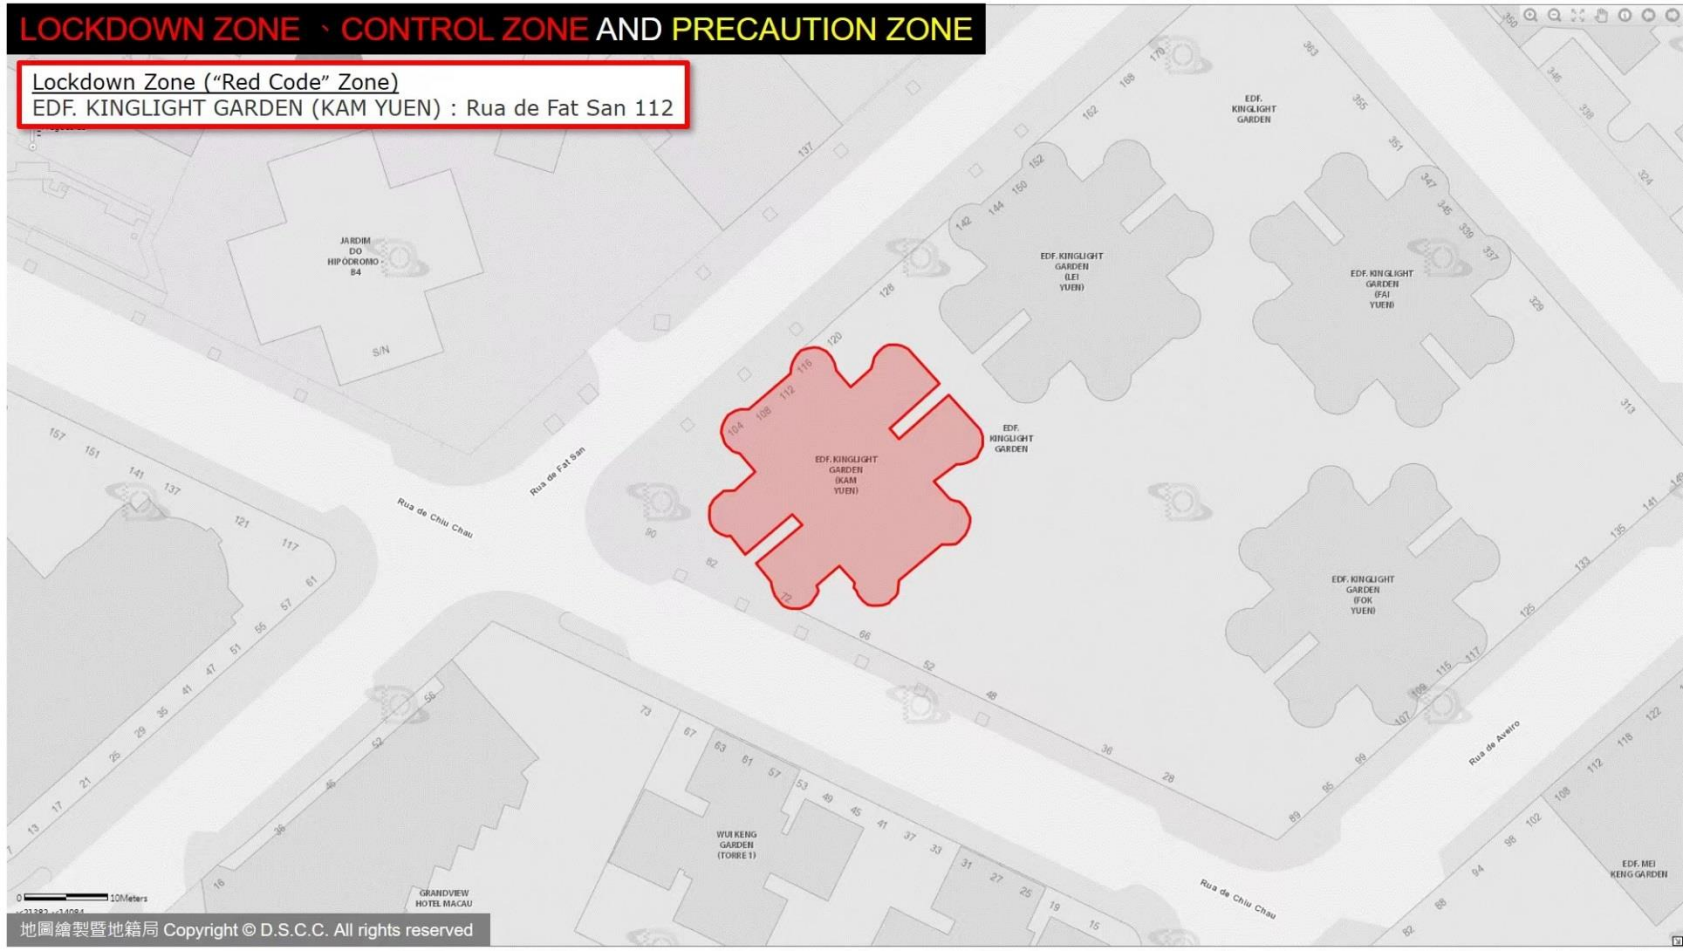

LOCKDOWN ZONE - CONTROL ZONE AND PRECAUTION ZONE

Lockdown Zone ("Red Code" Zone)
SAN TOU KOCK(BLOCO 1): Rua da Prata 2-2E

LOCKDOWN ZONE · CONTROL ZONE AND PRECAUTION ZONE

Lockdown Zone (“Red Code” Zone)
EDF. YI NAM : Estrada dos Cavaleiros 71-71A, Istmo de
Ferreira do Amaral 64-64K, Rua da Tribuna 22

0 10Meters

x:20979, y:20232

LOCKDOWN ZONE、CONTROL ZONE AND PRECAUTION ZONE

Lockdown Zone ("Red Code" Zone)
EDF. SIU TAK(BLOCO 1) : Rua de Corte Real 21-25A

LOCKDOWN ZONE · CONTROL ZONE AND PRECAUTION ZONE

Lockdown Zone ("Red Code" Zone)

EDF. KINGLIGHT GARDEN (KAM YUEN) : Rua de Fat San 112

LOCKDOWN ZONE · CONTROL ZONE AND PRECAUTION ZONE

Lockdown Zone ("Red Code" Zone)

EDF. HONG TAI: Rua Nove do Bairro Iao Hon 8, Rua Oito do Bairro Iao Hon, Rua Um do Bairro Iao Hon 81