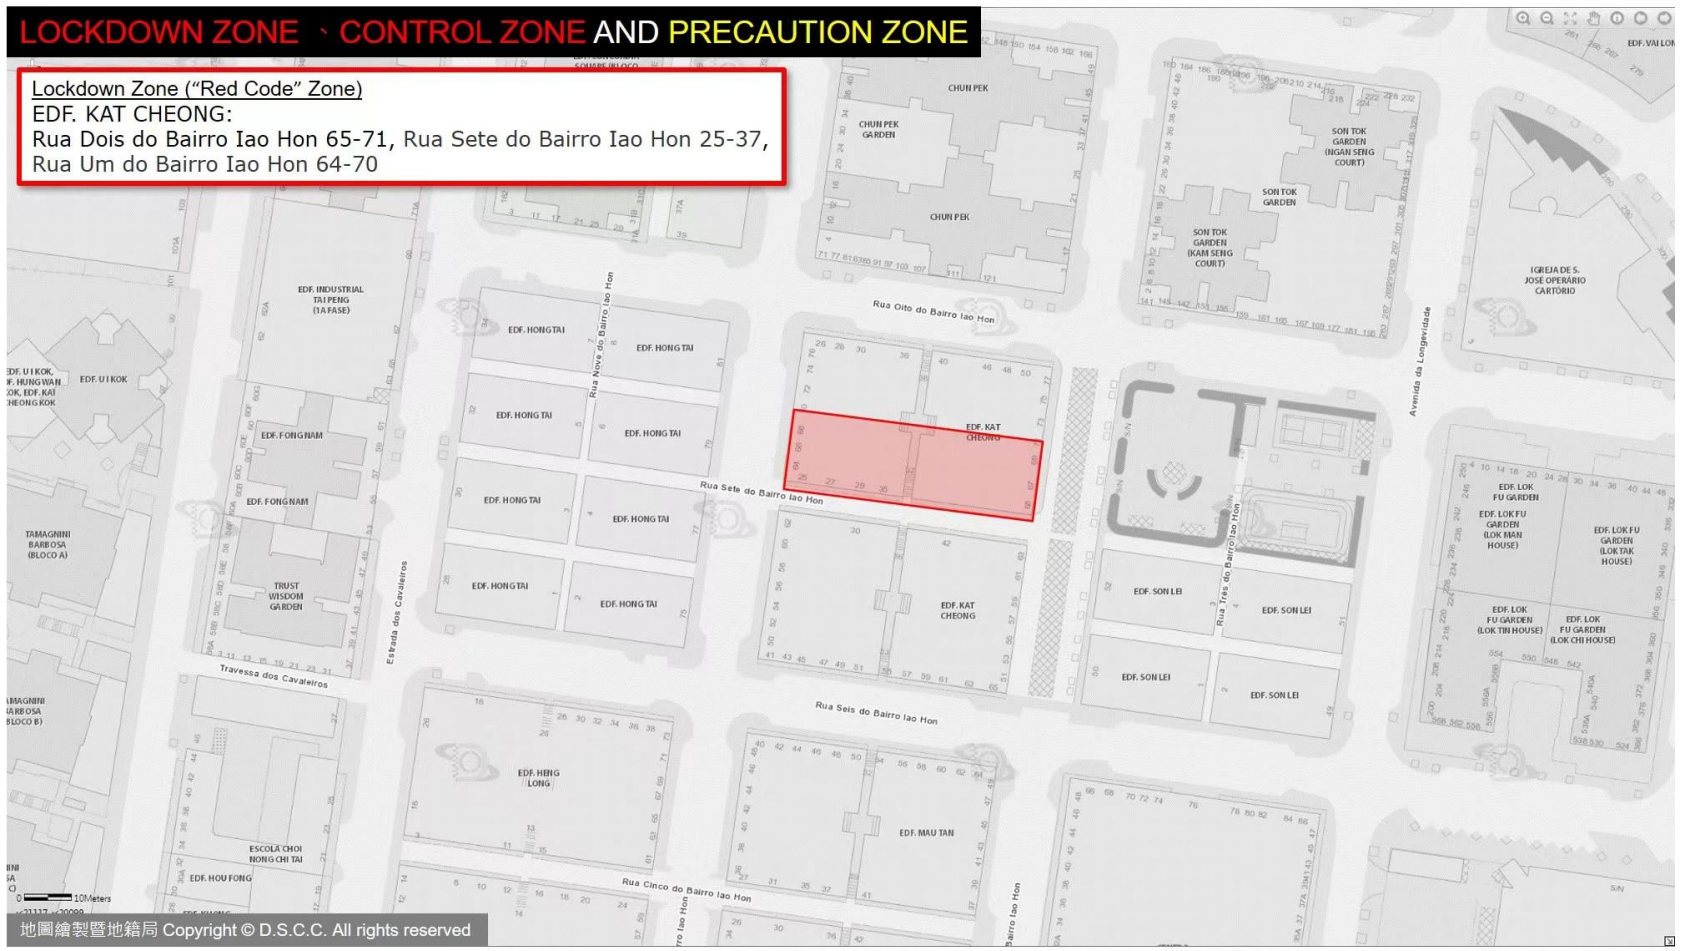

LOCKDOWN ZONE · CONTROL ZONE AND PRECAUTION ZONE

Lockdown Zone (“Red Code” Zone)

EDF. KAT CHEONG:

Rua Dois do Bairro Iao Hon 65-71, Rua Sete do Bairro Iao Hon 25-37,
Rua Um do Bairro Iao Hon 64-70

LOCKDOWN ZONE · CONTROL ZONE AND PRECAUTION ZONE

Lockdown Zone (“Red Code” Zone)
EDF. YI NAM : Estrada dos Cavaleiros 71-71A, Istmo de
Ferreira do Amaral 64-64K, Rua da Tribuna 22

LOCKDOWN ZONE - CONTROL ZONE AND PRECAUTION ZONE

Lockdown Zone (“Red Code” Zone)
EDF. IAN TOU : Rua da Rosa 3-3A

LOCKDOWN ZONE、CONTROL ZONE AND PRECAUTION ZONE

Lockdown Zone ("Red Code" Zone)
EDF. SIU TAK(BLOCO 1) : Rua de Corte Real 21-25A

LOCKDOWN ZONE, CONTROL ZONE AND PRECAUTION ZONE

Lockdown Zone ("Red Code" Zone)
EDF. NGO MEI: Rua de Inácio Baptista 2A-2D

LOCKDOWN ZONE · CONTROL ZONE AND PRECAUTION ZONE

Lockdown Zone ("Red Code" Zone)
EDF. KINGLIGHT GARDEN (KAM YUEN) : Rua de Fat San 112

LOCKDOWN ZONE · CONTROL ZONE AND PRECAUTION ZONE

Lockdown Zone ("Red Code" Zone)