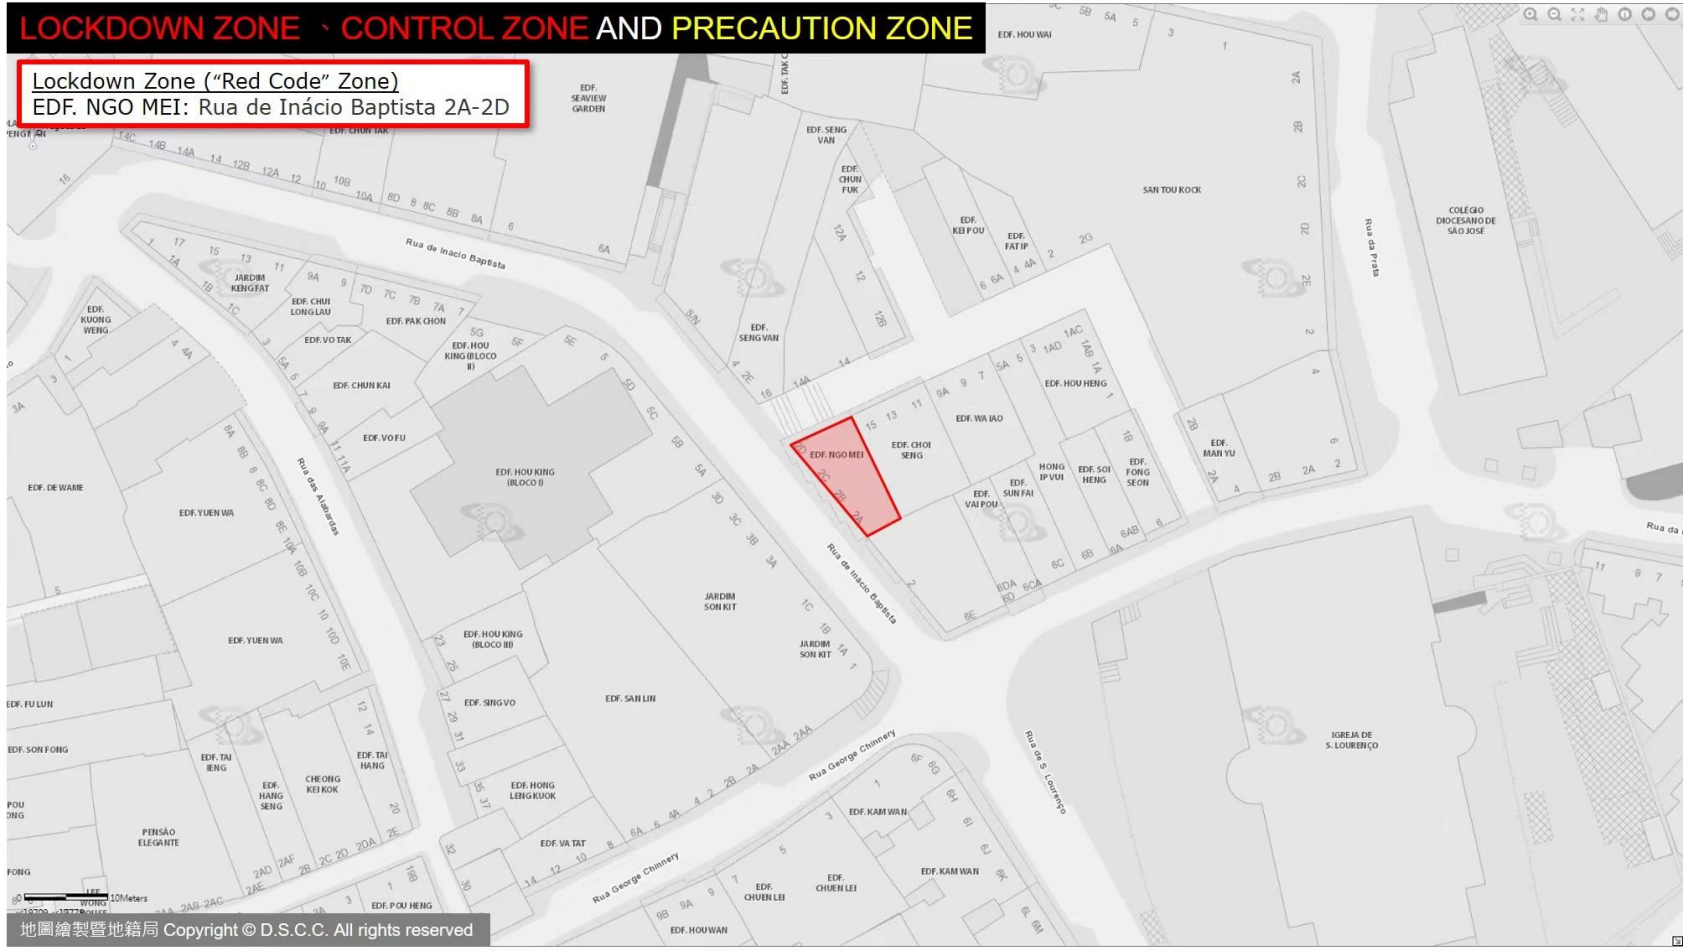

LOCKDOWN ZONE · CONTROL ZONE AND PRECAUTION ZONE

Lockdown Zone (“Red Code” Zone)

EDF. KAT CHEONG:

Rua Dois do Bairro Iao Hon 65-71, Rua Sete do Bairro Iao Hon 25-37,
Rua Um do Bairro Iao Hon 64-70

LOCKDOWN ZONE · CONTROL ZONE AND PRECAUTION ZONE

Lockdown Zone (“Red Code” Zone)
EDF. YI NAM : Estrada dos Cavaleiros 71-71A, Istmo de
Ferreira do Amaral 64-64K, Rua da Tribuna 22

LOCKDOWN ZONE - CONTROL ZONE AND PRECAUTION ZONE

Lockdown Zone (“Red Code” Zone)
EDF. IAN TOU : Rua da Rosa 3-3A

LOCKDOWN ZONE、CONTROL ZONE AND PRECAUTION ZONE

Lockdown Zone ("Red Code" Zone)
EDF. SIU TAK(BLOCO 1) : Rua de Corte Real 21-25A

LOCKDOWN ZONE, CONTROL ZONE AND PRECAUTION ZONE

Lockdown Zone ("Red Code" Zone)
EDF. NGO MEI: Rua de Inácio Baptista 2A-2D

LOCKDOWN ZONE · CONTROL ZONE AND PRECAUTION ZONE

Lockdown Zone ("Red Code" Zone)
EDF. KINGLIGHT GARDEN (KAM YUEN) : Rua de Fat San 112

LOCKDOWN ZONE · CONTROL ZONE AND PRECAUTION ZONE

Lockdown Zone ("Red Code" Zone)