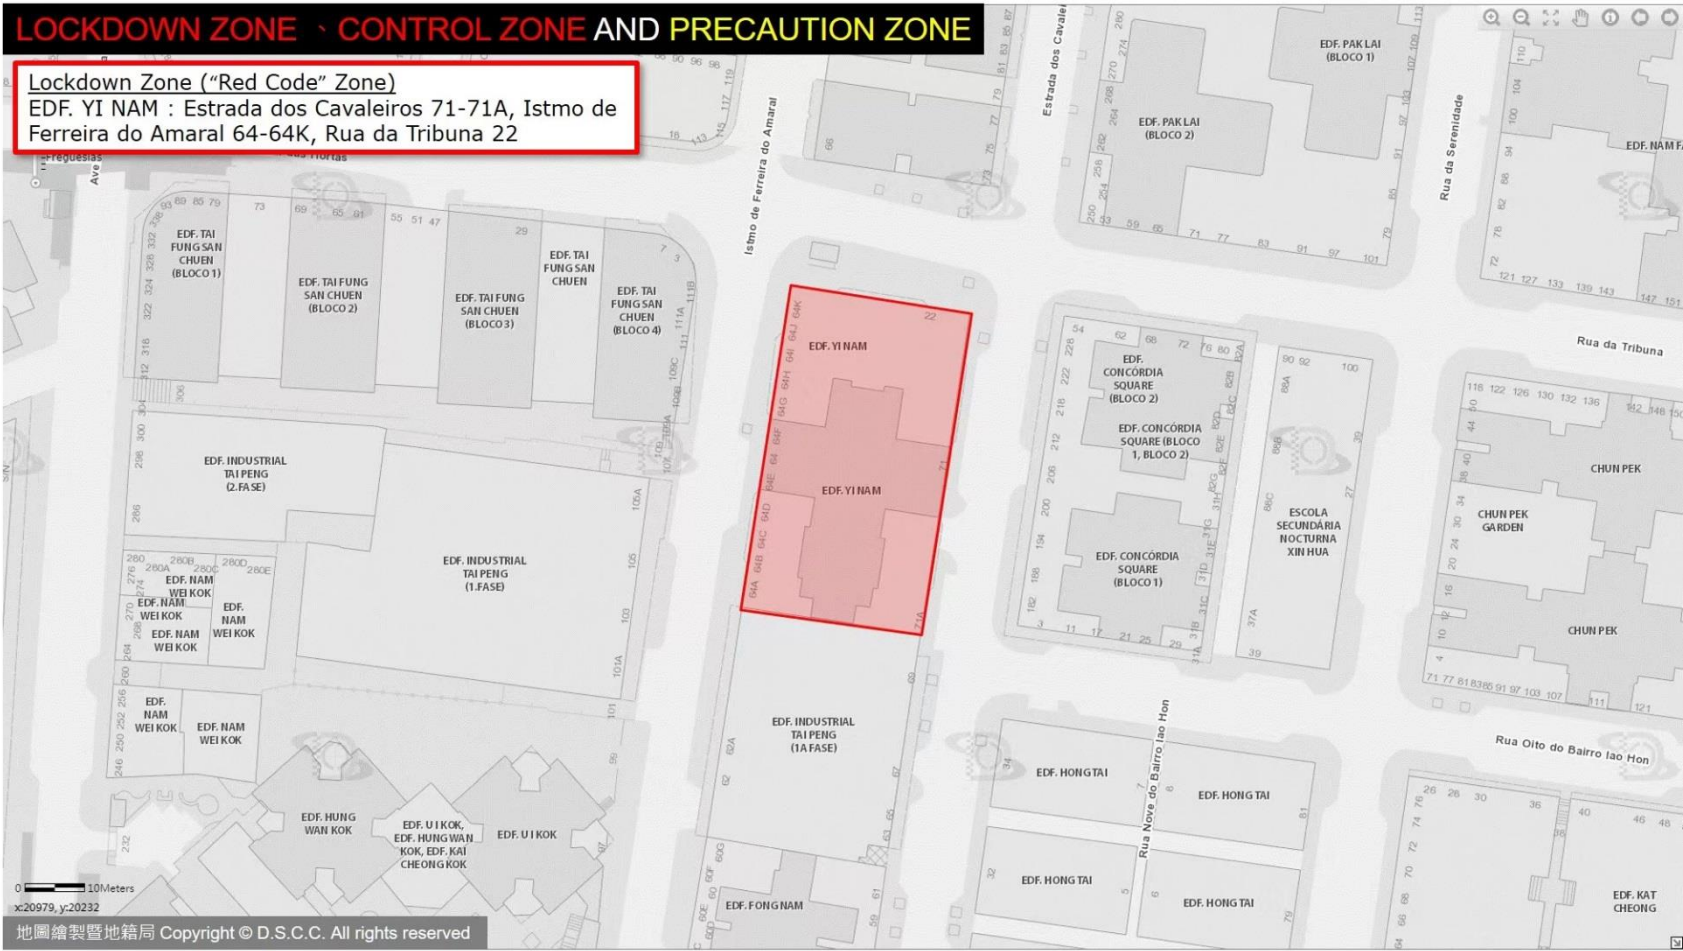

LOCKDOWN ZONE · CONTROL ZONE AND PRECAUTION ZONE

Lockdown Zone (“Red Code” Zone)

EDF. KAT CHEONG:

Rua Dois do Bairro Iao Hon 65-71, Rua Sete do Bairro Iao Hon 25-37,
Rua Um do Bairro Iao Hon 64-70

LOCKDOWN ZONE · CONTROL ZONE AND PRECAUTION ZONE

Lockdown Zone (“Red Code” Zone)
EDF. YI NAM : Estrada dos Cavaleiros 71-71A, Istmo de
Ferreira do Amaral 64-64K, Rua da Tribuna 22

LOCKDOWN ZONE - CONTROL ZONE AND PRECAUTION ZONE

Lockdown Zone (“Red Code” Zone)
EDF. IAN TOU : Rua da Rosa 3-3A

LOCKDOWN ZONE、CONTROL ZONE AND PRECAUTION ZONE

Lockdown Zone ("Red Code" Zone)
EDF. SIU TAK(BLOCO 1) : Rua de Corte Real 21-25A

LOCKDOWN ZONE, CONTROL ZONE AND PRECAUTION ZONE

Lockdown Zone ("Red Code" Zone)
EDF. NGO MEI: Rua de Inácio Baptista 2A-2D

LOCKDOWN ZONE · CONTROL ZONE AND PRECAUTION ZONE

Lockdown Zone ("Red Code" Zone)
EDF. KINGLIGHT GARDEN (KAM YUEN) : Rua de Fat San 112

LOCKDOWN ZONE · CONTROL ZONE AND PRECAUTION ZONE

Lockdown Zone ("Red Code" Zone)