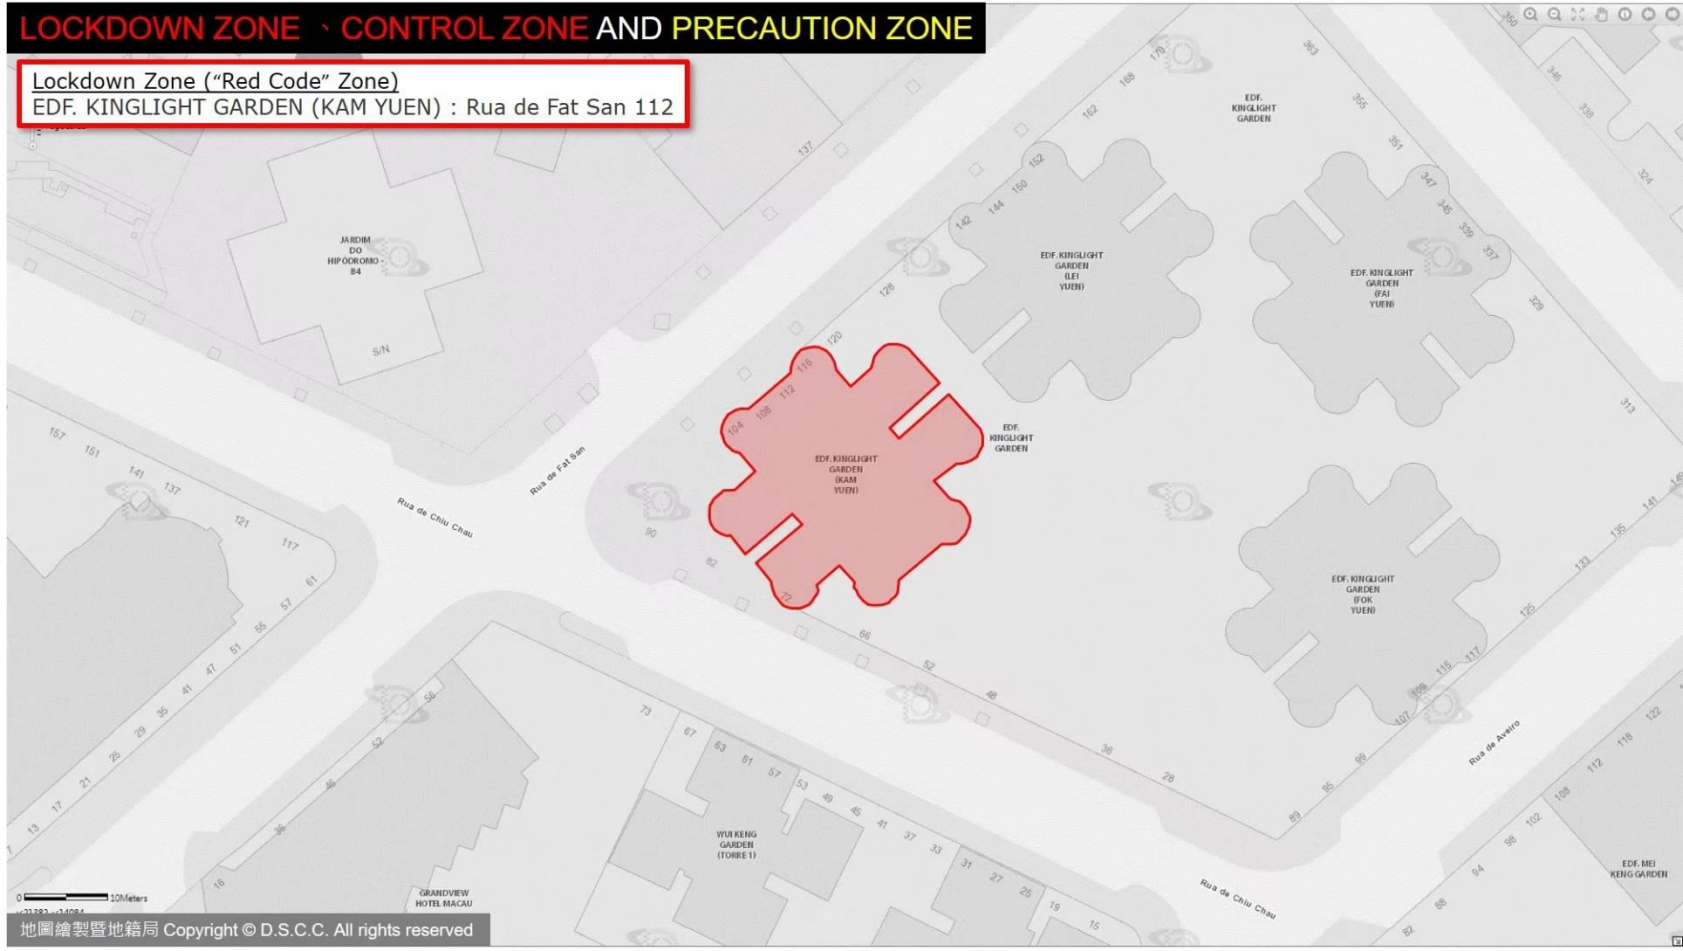

Lockdown Zone (“Red Code” Zone)
EDF. YI NAM : Estrada dos Cavaleiros 71-71A, Istmo de
Ferreira do Amaral 64-64K, Rua da Tribuna 22

LOCKDOWN ZONE - CONTROL ZONE AND PRECAUTION ZONE

Lockdown Zone (“Red Code” Zone)
EDF. IAN TOU : Rua da Rosa 3-3A

LOCKDOWN ZONE、CONTROL ZONE AND PRECAUTION ZONE

Lockdown Zone ("Red Code" Zone)
EDF. SIU TAK(BLOCO 1) : Rua de Corte Real 21-25A

LOCKDOWN ZONE, CONTROL ZONE AND PRECAUTION ZONE

Lockdown Zone ("Red Code" Zone)
EDF. NGO MEI: Rua de Inácio Baptista 2A-2D

LOCKDOWN ZONE · CONTROL ZONE AND PRECAUTION ZONE

Lockdown Zone ("Red Code" Zone)
EDF. KINGLIGHT GARDEN (KAM YUEN) : Rua de Fat San 112

LOCKDOWN ZONE · CONTROL ZONE AND PRECAUTION ZONE

Lockdown Zone ("Red Code" Zone)

EDF. HONG TAI: Rua Nove do Bairro Iao Hon 8, Rua Oito do Bairro Iao Hon, Rua Um do Bairro Iao Hon 81

LOCKDOWN ZONE · CONTROL ZONE AND PRECAUTION ZONE

Lockdown Zone (“Red Code” Zone)

MERRY COURT:

Nova à Guia 23, Estrada do Visconde de S. Januário 14