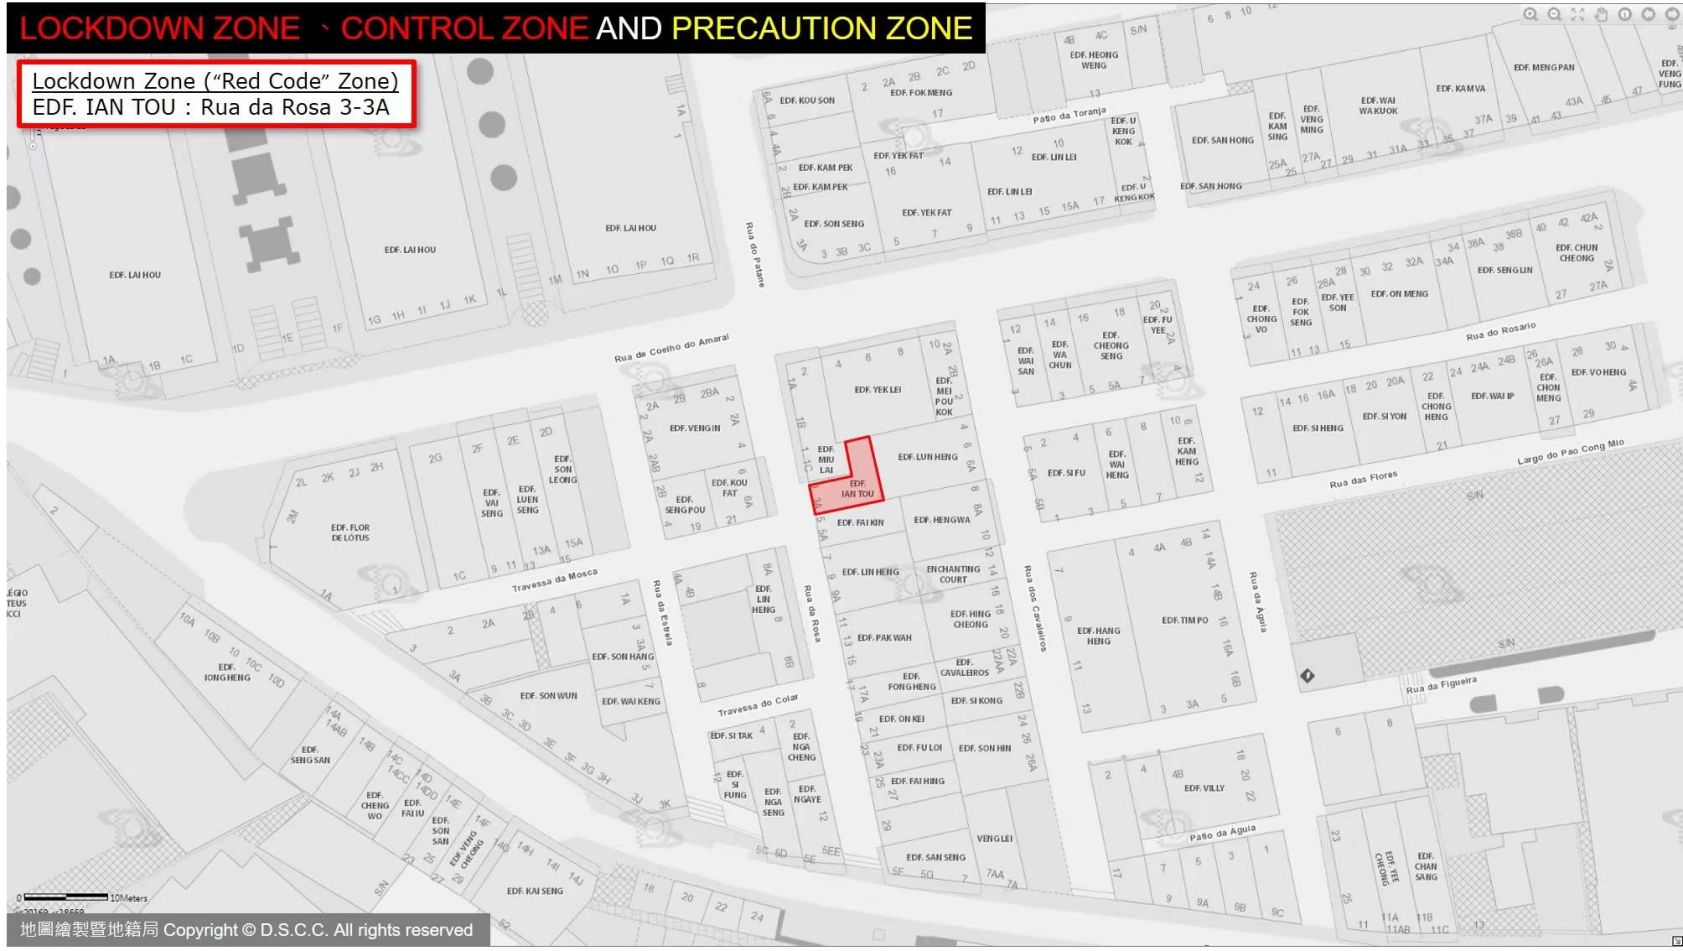

LOCKDOWN ZONE · CONTROL ZONE AND PRECAUTION ZONE

Lockdown Zone (“Red Code” Zone)

EDF. KAT CHEONG:

Rua Dois do Bairro Iao Hon 65-71, Rua Sete do Bairro Iao Hon 25-37,
Rua Um do Bairro Iao Hon 64-70

LOCKDOWN ZONE · CONTROL ZONE AND PRECAUTION ZONE

Lockdown Zone (“Red Code” Zone)
EDF. YI NAM : Estrada dos Cavaleiros 71-71A, Istmo de
Ferreira do Amaral 64-64K, Rua da Tribuna 22

LOCKDOWN ZONE - CONTROL ZONE AND PRECAUTION ZONE

Lockdown Zone (“Red Code” Zone)
EDF. IAN TOU : Rua da Rosa 3-3A

LOCKDOWN ZONE、CONTROL ZONE AND PRECAUTION ZONE

Lockdown Zone ("Red Code" Zone)
EDF. SIU TAK(BLOCO 1) : Rua de Corte Real 21-25A

LOCKDOWN ZONE, CONTROL ZONE AND PRECAUTION ZONE

Lockdown Zone ("Red Code" Zone)
EDF. NGO MEI: Rua de Inácio Baptista 2A-2D

EDF. HONG TAI: Rua Nove do Bairro Iao Hon 8, Rua Oito do Bairro Iao Hon, Rua Um do Bairro Iao Hon 81

LOCKDOWN ZONE · CONTROL ZONE AND PRECAUTION ZONE

Lockdown Zone (“Red Code” Zone)

MERRY COURT:

Nova à Guia 23, Estrada do Visconde de S. Januário 14