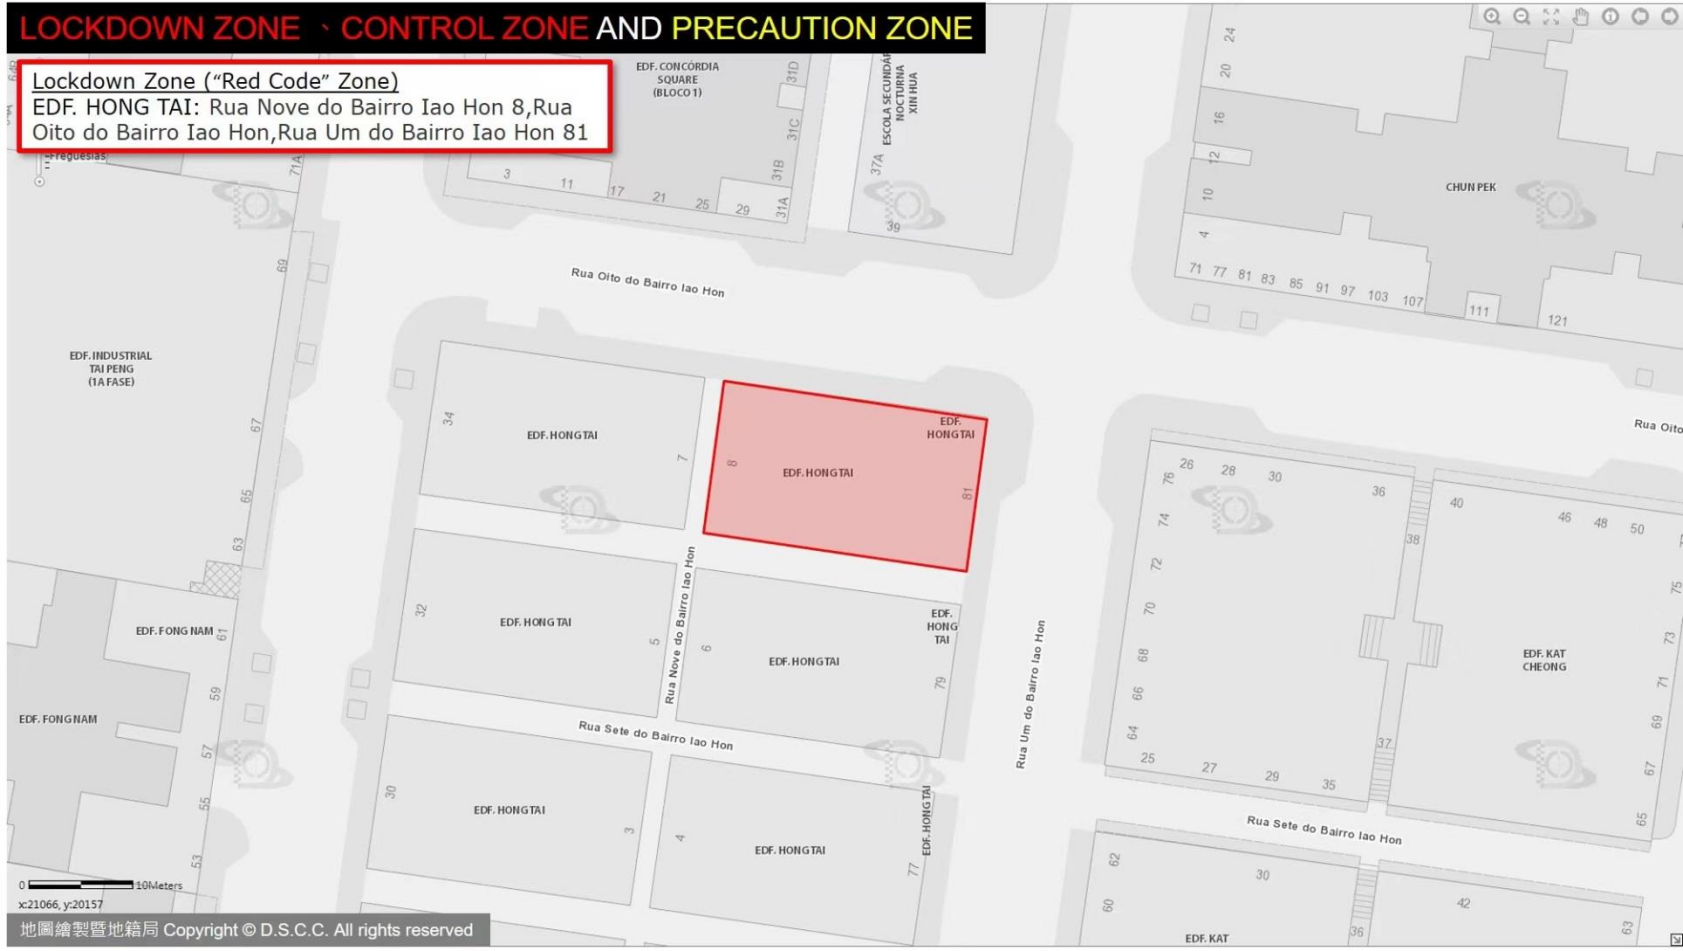

LOCKDOWN ZONE · CONTROL ZONE AND PRECAUTION ZONE

Lockdown Zone (“Red Code” Zone)

EDF. KAT CHEONG:

Rua Dois do Bairro Iao Hon 65-71, Rua Sete do Bairro Iao Hon 25-37,
Rua Um do Bairro Iao Hon 64-70

LOCKDOWN ZONE · CONTROL ZONE AND PRECAUTION ZONE

LOCKDOWN ZONE、CONTROL ZONE AND PRECAUTION ZONE

Lockdown Zone ("Red Code" Zone)
EDF. SIU TAK(BLOCO 1) : Rua de Corte Real 21-25A

LOCKDOWN ZONE, CONTROL ZONE AND PRECAUTION ZONE

Lockdown Zone ("Red Code" Zone)
EDF. NGO MEI: Rua de Inácio Baptista 2A-2D

LOCKDOWN ZONE · CONTROL ZONE AND PRECAUTION ZONE

Lockdown Zone ("Red Code" Zone)
EDF. KINGLIGHT GARDEN (KAM YUEN) : Rua de Fat San 112

LOCKDOWN ZONE · CONTROL ZONE AND PRECAUTION ZONE

Lockdown Zone ("Red Code" Zone)

EDF. HONG TAI: Rua Nove do Bairro Iao Hon 8, Rua Oito do Bairro Iao Hon, Rua Um do Bairro Iao Hon 81

LOCKDOWN ZONE · CONTROL ZONE AND PRECAUTION ZONE

Lockdown Zone (“Red Code” Zone)

MERRY COURT:

Nova à Guia 23, Estrada do Visconde de S. Januário 14