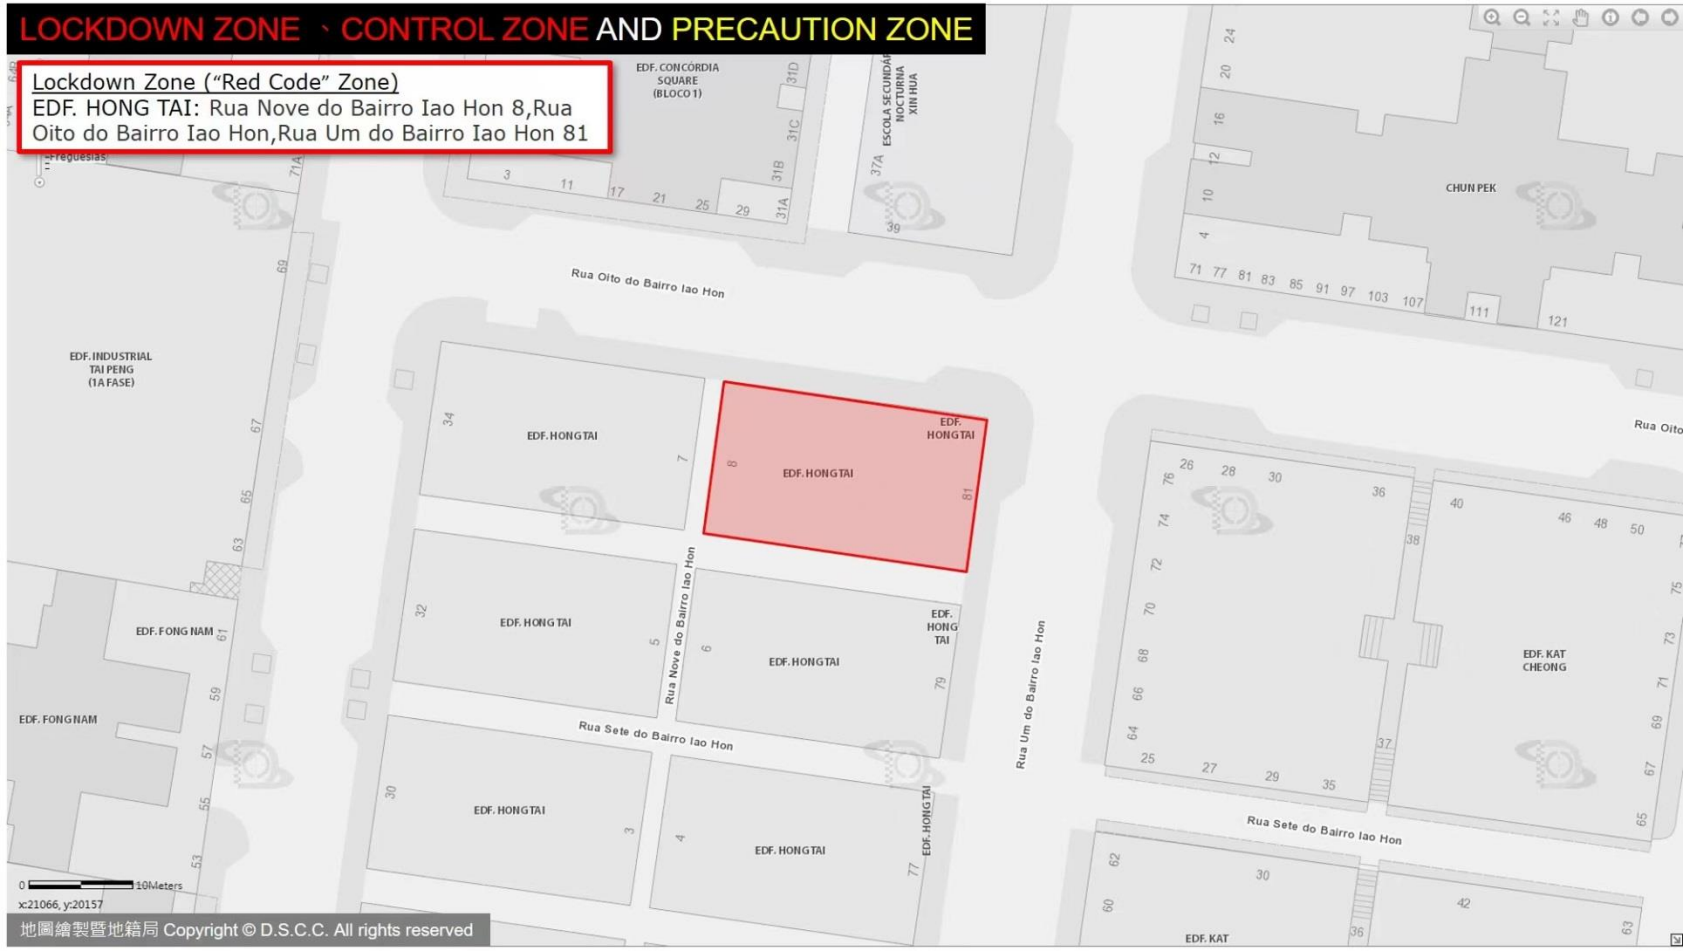

LOCKDOWN ZONE · CONTROL ZONE AND PRECAUTION ZONE

Lockdown Zone ("Red Code" Zone)
EDF. KAT CHEONG:
Rua Dois do Bairro Iao Hon 65-71, Rua Sete do Bairro Iao Hon 25-37,
Rua Um do Bairro Iao Hon 64-70

LOCKDOWN ZONE · CONTROL ZONE AND PRECAUTION ZONE

Lockdown Zone ("Red Code" Zone)

EDF. KINGLIGHT GARDEN (KAM YUEN) : Rua de Fat San 112

LOCKDOWN ZONE · CONTROL ZONE AND PRECAUTION ZONE

Lockdown Zone ("Red Code" Zone)

EDF. HONG TAI: Rua Nove do Bairro Iao Hon 8, Rua Oito do Bairro Iao Hon, Rua Um do Bairro Iao Hon 81

LOCKDOWN ZONE - CONTROL ZONE AND PRECAUTION ZONE

Lockdown Zone ("Red Code" Zone)

MERRY COURT:

Nova à Guia 23, Estrada do Visconde de S. Januário 14