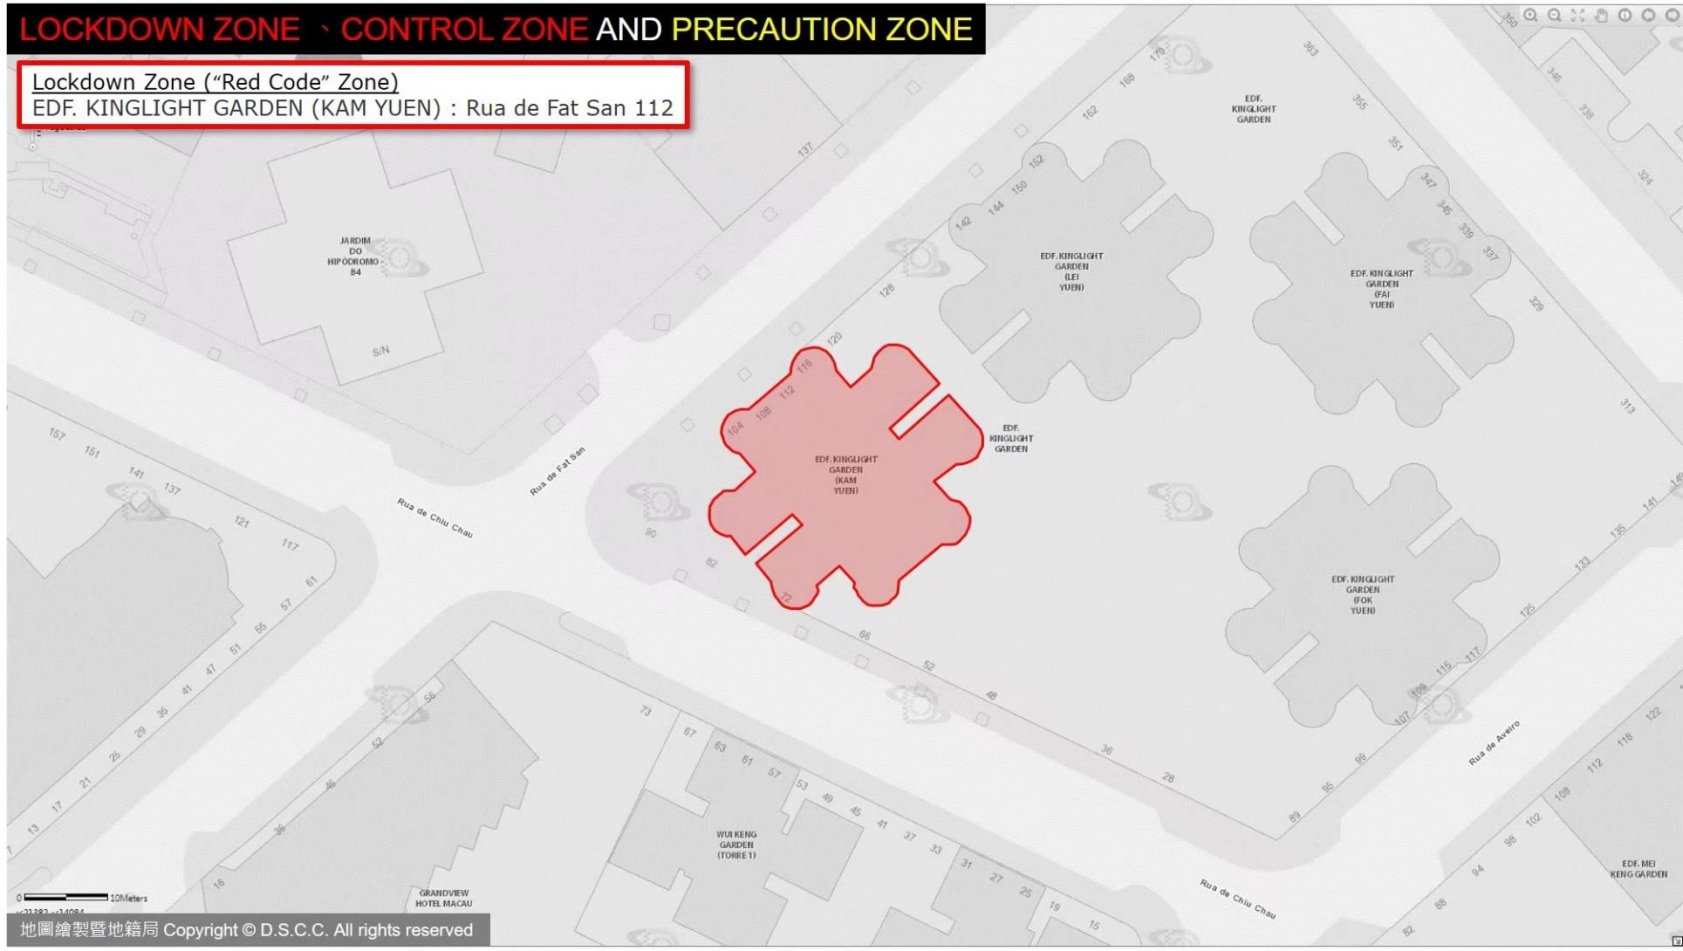

LOCKDOWN ZONE · CONTROL ZONE AND PRECAUTION ZONE

Lockdown Zone ("Red Code" Zone)
EDF. KAT CHEONG:
Rua Dois do Bairro Iao Hon 65-71, Rua Sete do Bairro Iao Hon 25-37,
Rua Um do Bairro Iao Hon 64-70

LOCKDOWN ZONE · CONTROL ZONE AND PRECAUTION ZONE

Lockdown Zone ("Red Code" Zone)

EDF. KINGLIGHT GARDEN (KAM YUEN) : Rua de Fat San 112

LOCKDOWN ZONE · CONTROL ZONE AND PRECAUTION ZONE

Lockdown Zone ("Red Code" Zone)

EDF. HONG TAI: Rua Nove do Bairro Iao Hon 8, Rua Oito do Bairro Iao Hon, Rua Um do Bairro Iao Hon 81

LOCKDOWN ZONE - CONTROL ZONE AND PRECAUTION ZONE

Lockdown Zone ("Red Code" Zone)

MERRY COURT:

Nova à Guia 23, Estrada do Visconde de S. Januário 14