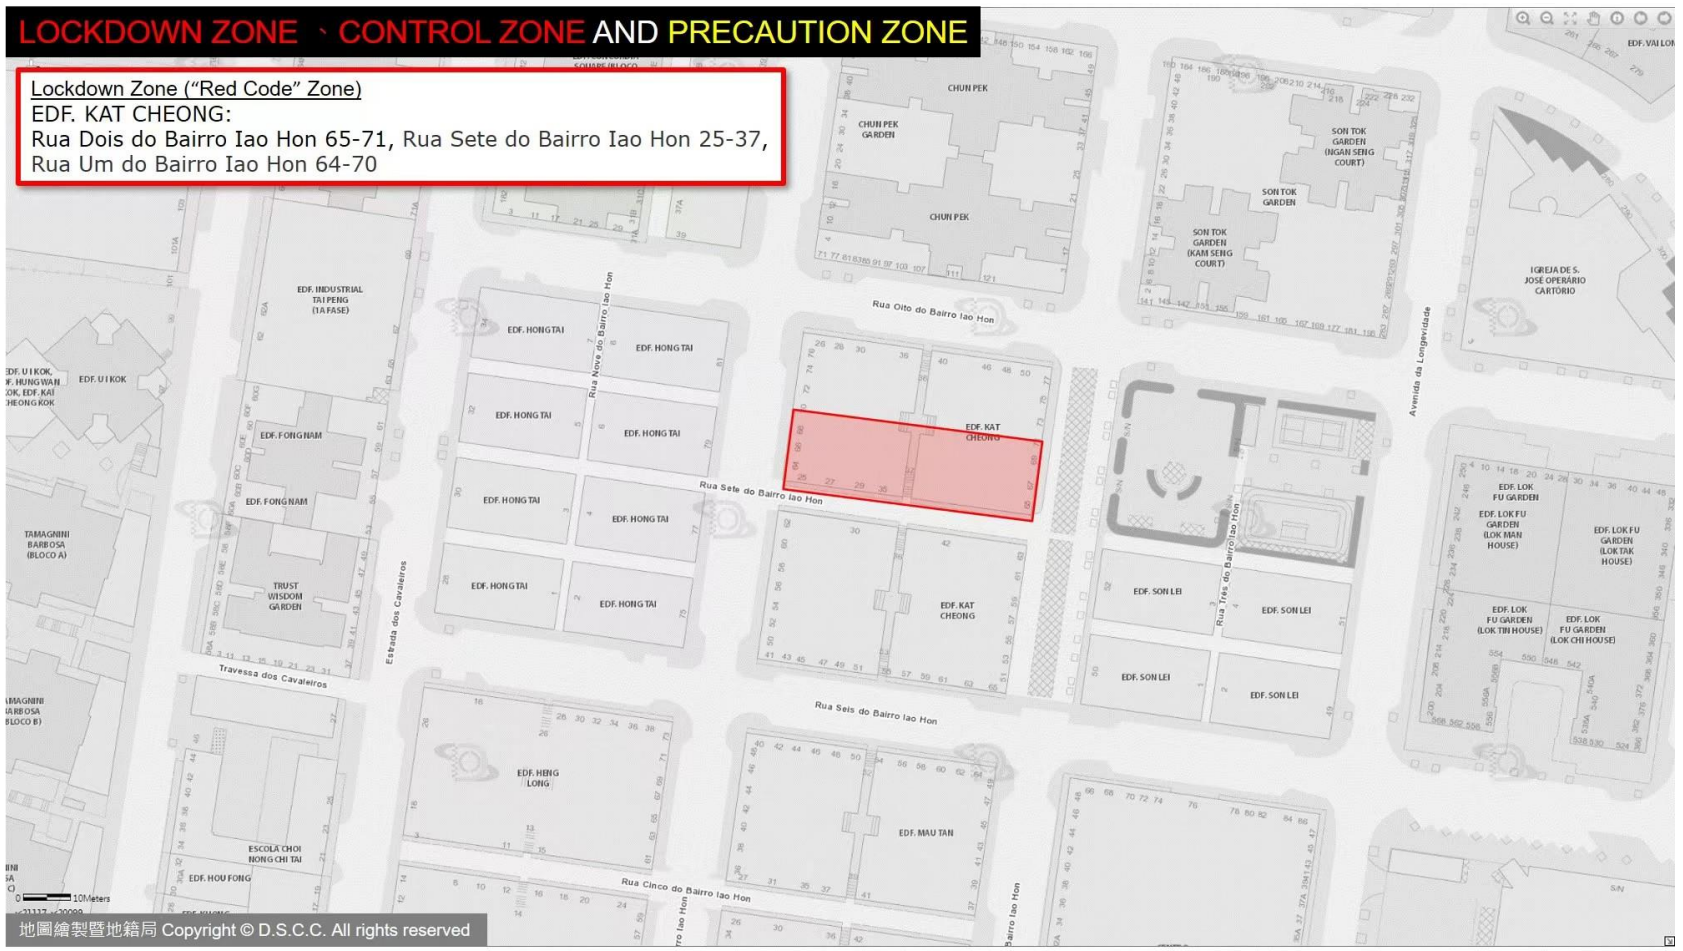

LOCKDOWN ZONE · CONTROL ZONE AND PRECAUTION ZONE

Lockdown Zone ("Red Code" Zone)
EDF. KAT CHEONG:
Rua Dois do Bairro Iao Hon 65-71, Rua Sete do Bairro Iao Hon 25-37,
Rua Um do Bairro Iao Hon 64-70

LOCKDOWN ZONE · CONTROL ZONE AND PRECAUTION ZONE

Lockdown Zone ("Red Code" Zone)

EDF. KINGLIGHT GARDEN (KAM YUEN) : Rua de Fat San 112

LOCKDOWN ZONE · CONTROL ZONE AND PRECAUTION ZONE

Lockdown Zone ("Red Code" Zone)

EDF. HONG TAI: Rua Nove do Bairro Iao Hon 8, Rua Oito do Bairro Iao Hon, Rua Um do Bairro Iao Hon 81

LOCKDOWN ZONE - CONTROL ZONE AND PRECAUTION ZONE

Lockdown Zone ("Red Code" Zone)

MERRY COURT:

Nova à Guia 23, Estrada do Visconde de S. Januário 14